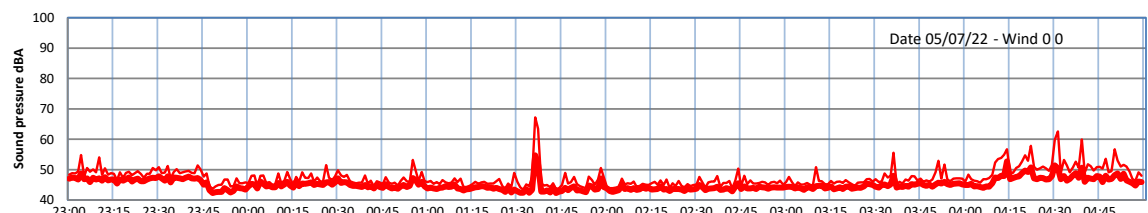

WILTON - SOUTH GATEHOUSE NIGHTTIME LEVELS - WEEK NUMBER 27

Time
— Lazenby — Laz max — Site — Site max