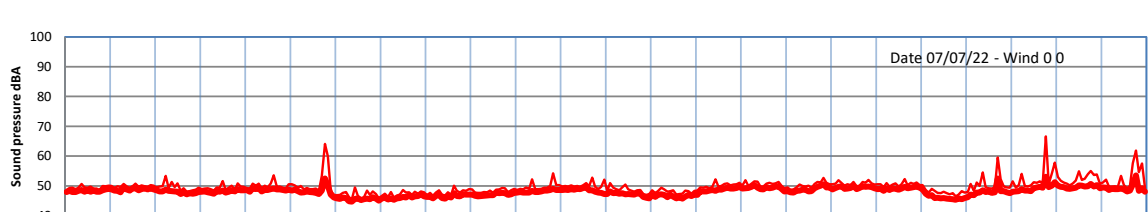

WILTON - SOUTH GATEHOUSE NIGHTTIME LEVELS - WEEK NUMBER 27

Time
— Lazenby — Laz max — Site — Site max