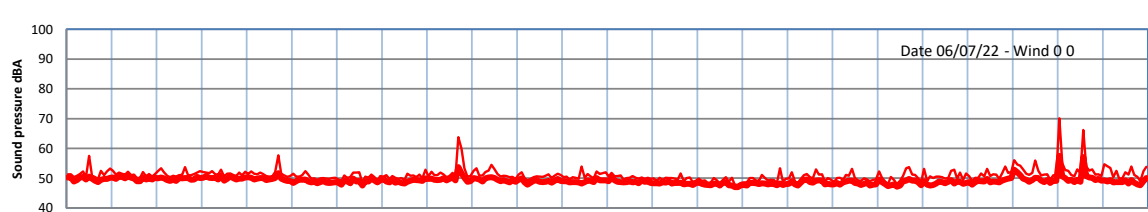

WILTON - SOUTH GATEHOUSE NIGHTTIME LEVELS - WEEK NUMBER 27

Time
— Lazenby — Laz max — Site — Site max