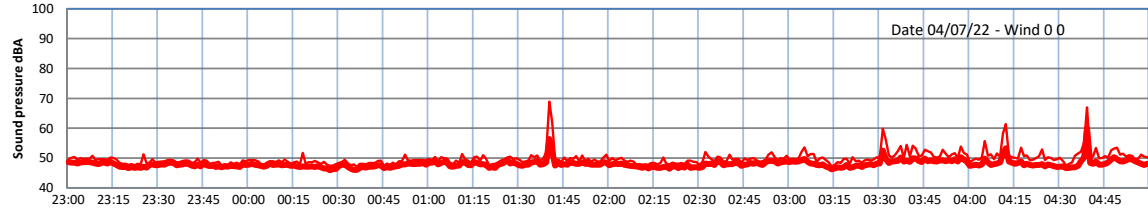

WILTON - SOUTH GATEHOUSE NIGHTTIME LEVELS - WEEK NUMBER 27

Time
— Lazenby — Laz max — Site — Site max