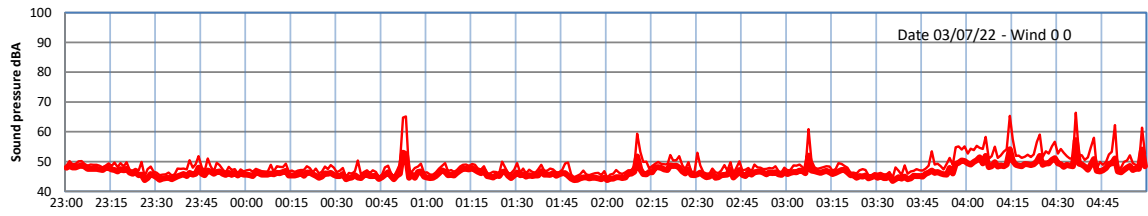

WILTON - SOUTH GATEHOUSE NIGHTTIME LEVELS - WEEK NUMBER 27

Time
— Lazenby — Laz max — Site — Site max