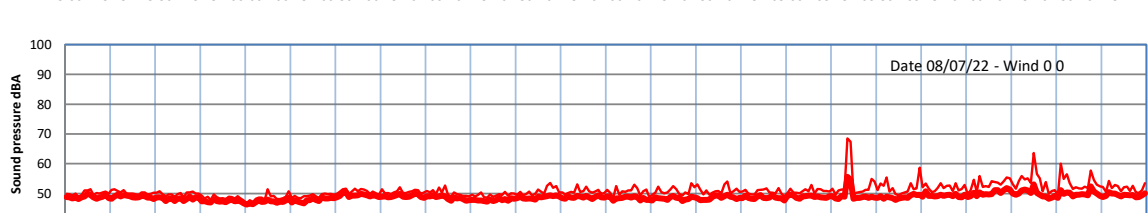

WILTON - SOUTH GATEHOUSE NIGHTTIME LEVELS - WEEK NUMBER 27

Time
— Lazenby — Laz max — Site — Site max