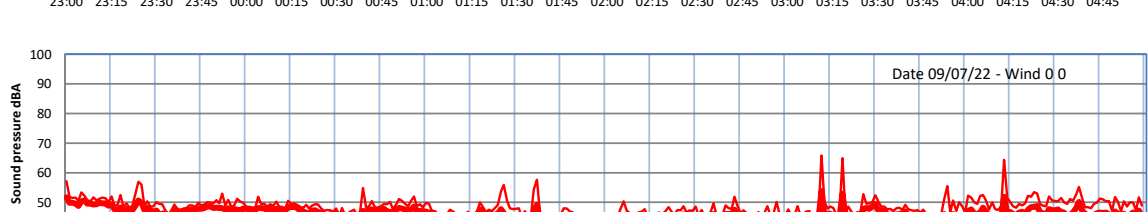

WILTON - SOUTH GATEHOUSE NIGHTTIME LEVELS - WEEK NUMBER 27

Time
— Lazenby — Laz max — Site — Site max