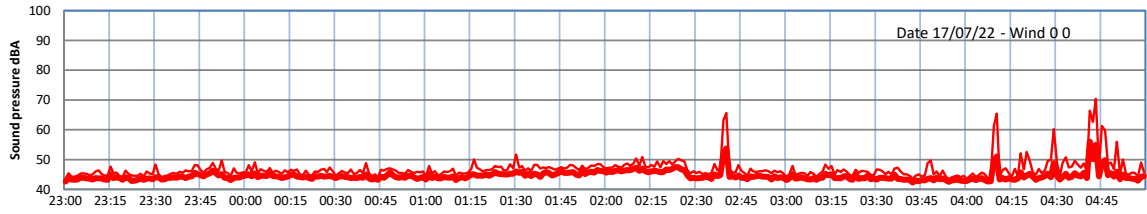

WILTON - SOUTH GATEHOUSE NIGHTTIME LEVELS - WEEK NUMBER 29

Time
— Lazenby — Laz max — Site — Site max