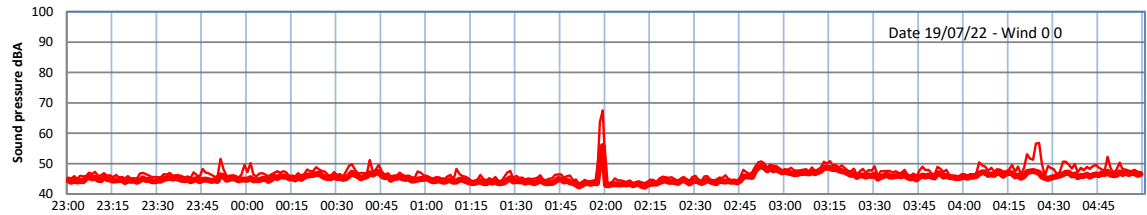

WILTON - SOUTH GATEHOUSE NIGHTTIME LEVELS - WEEK NUMBER 29

Time
— Lazenby — Laz max — Site — Site max