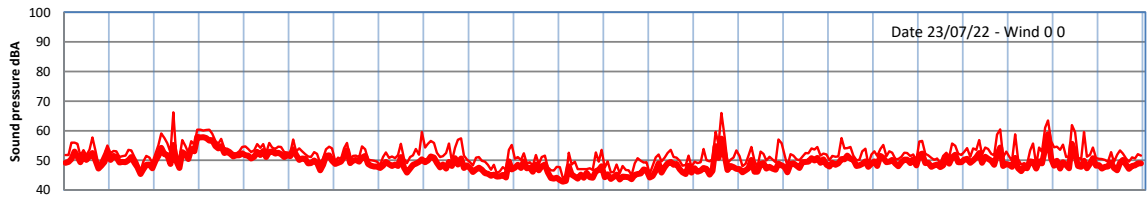

WILTON - SOUTH GATEHOUSE NIGHTTIME LEVELS - WEEK NUMBER 29

Time
— Lazenby — Laz max — Site — Site max