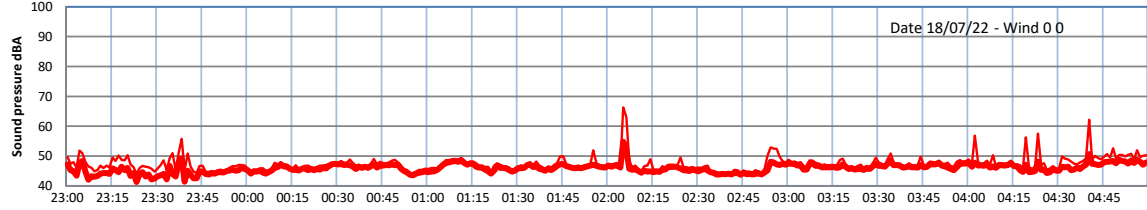

WILTON - SOUTH GATEHOUSE NIGHTTIME LEVELS - WEEK NUMBER 29

Time
— Lazenby — Laz max — Site — Site max