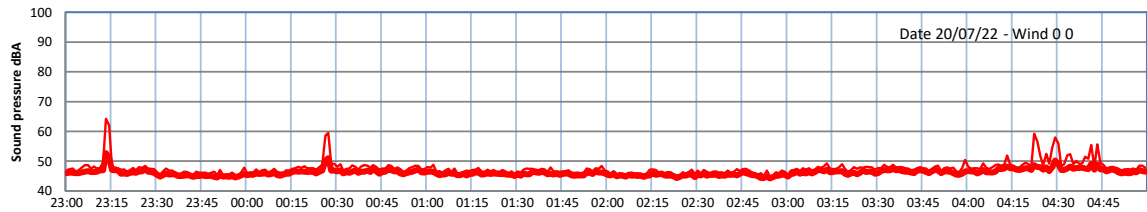

WILTON - SOUTH GATEHOUSE NIGHTTIME LEVELS - WEEK NUMBER 29

Time
— Lazenby — Laz max — Site — Site max