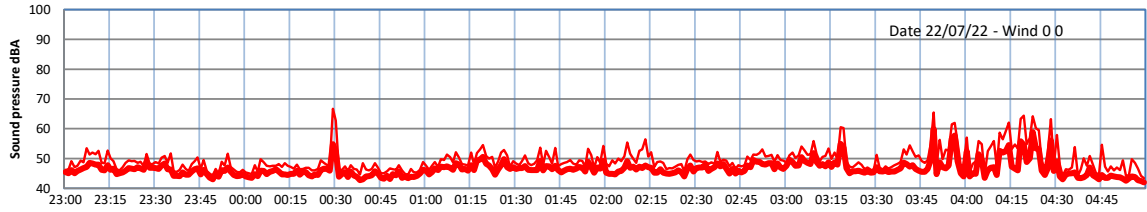

WILTON - SOUTH GATEHOUSE NIGHTTIME LEVELS - WEEK NUMBER 29

Time
— Lazenby — Laz max — Site — Site max