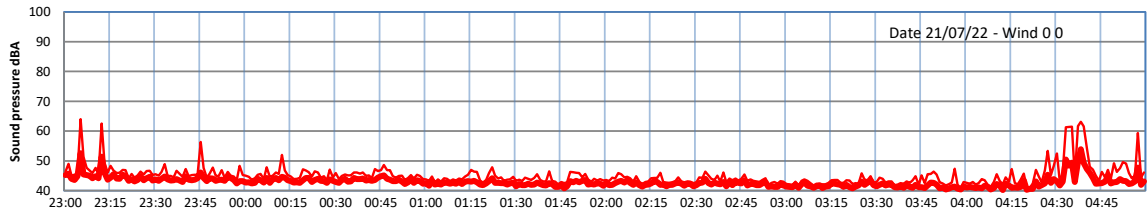

WILTON - SOUTH GATEHOUSE NIGHTTIME LEVELS - WEEK NUMBER 29

Time
— Lazenby — Laz max — Site — Site max