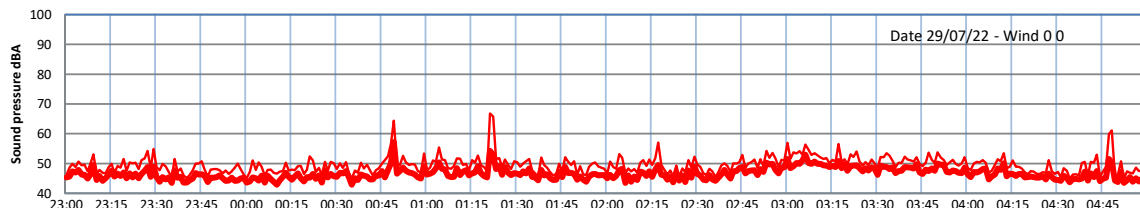

WILTON - SOUTH GATEHOUSE NIGHTTIME LEVELS - WEEK NUMBER 30

Time
— Lazenby — Laz max — Site — Site max