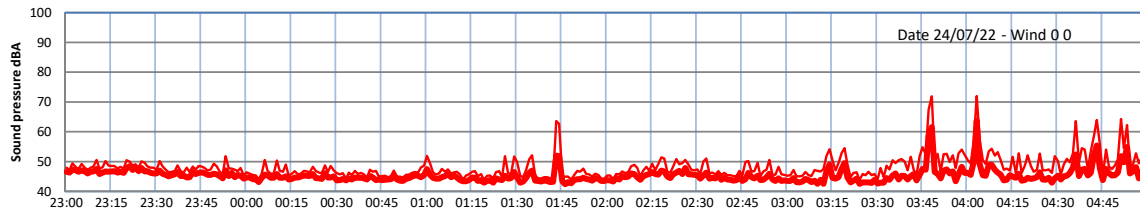

WILTON - SOUTH GATEHOUSE NIGHTTIME LEVELS - WEEK NUMBER 30

Time
— Lazenby — Laz max — Site — Site max