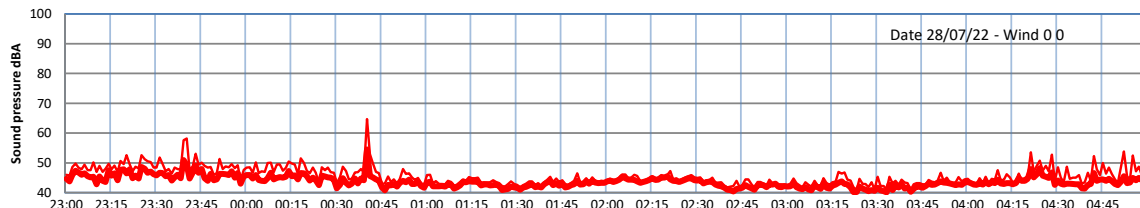

WILTON - SOUTH GATEHOUSE NIGHTTIME LEVELS - WEEK NUMBER 30

Time
— Lazenby — Laz max — Site — Site max