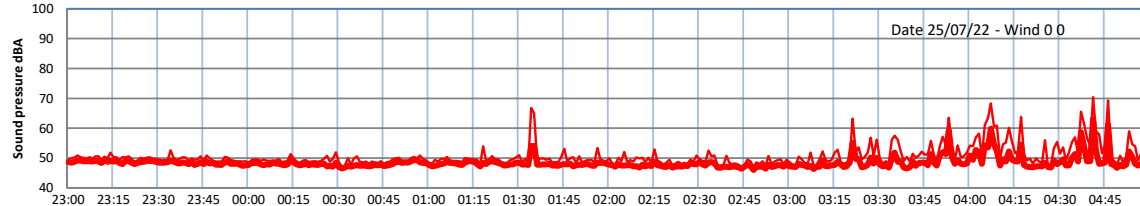

WILTON - SOUTH GATEHOUSE NIGHTTIME LEVELS - WEEK NUMBER 30

Time
— Lazenby — Laz max — Site — Site max