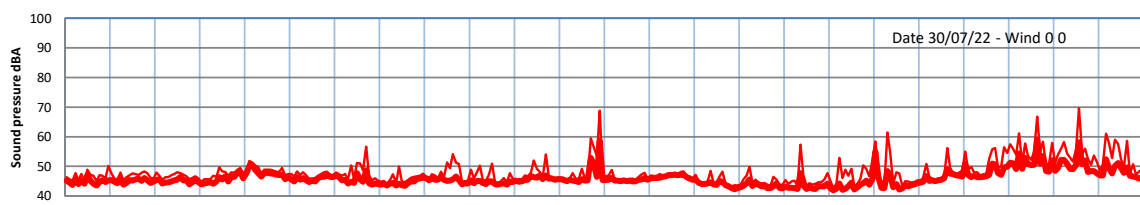

WILTON - SOUTH GATEHOUSE NIGHTTIME LEVELS - WEEK NUMBER 30

Time
— Lazenby — Laz max — Site — Site max