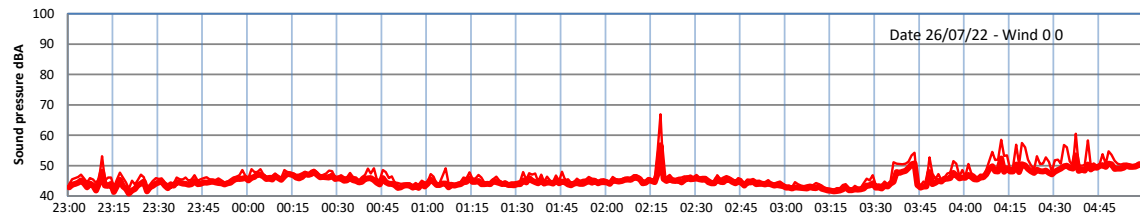

WILTON - SOUTH GATEHOUSE NIGHTTIME LEVELS - WEEK NUMBER 30

Time
— Lazenby — Laz max — Site — Site max