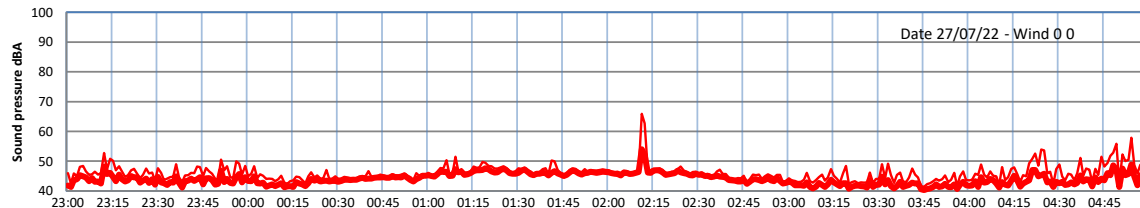

WILTON - SOUTH GATEHOUSE NIGHTTIME LEVELS - WEEK NUMBER 30

Time
— Lazenby — Laz max — Site — Site max