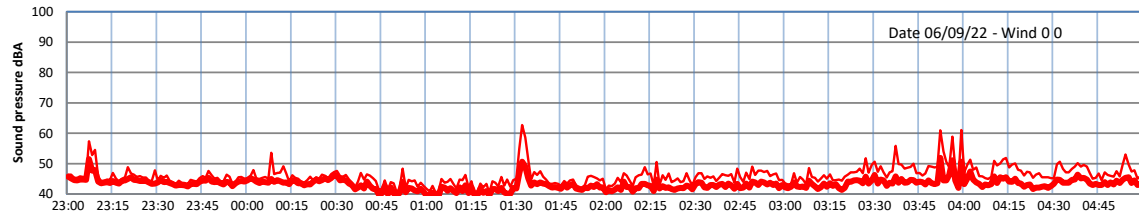

WILTON - SOUTH GATEHOUSE NIGHTTIME LEVELS - WEEK NUMBER 36

Time
— Lazenby — Laz max — Site — Site max