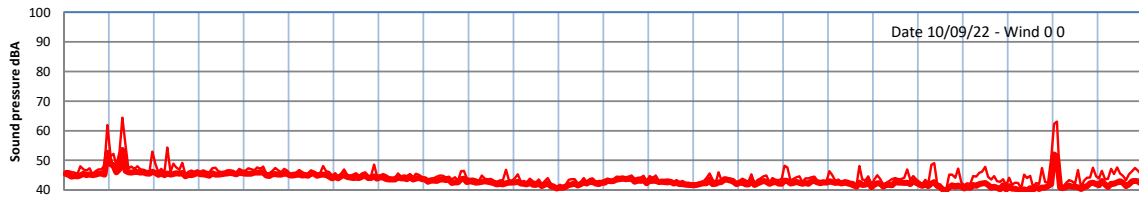

WILTON - SOUTH GATEHOUSE NIGHTTIME LEVELS - WEEK NUMBER 36

Time
— Lazenby — Laz max — Site — Site max