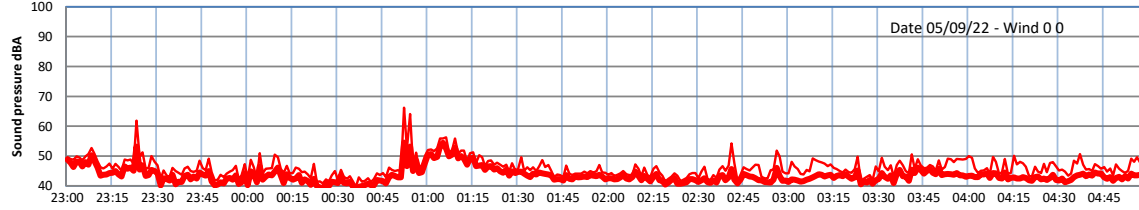

WILTON - SOUTH GATEHOUSE NIGHTTIME LEVELS - WEEK NUMBER 36

Time
— Lazenby — Laz max — Site — Site max