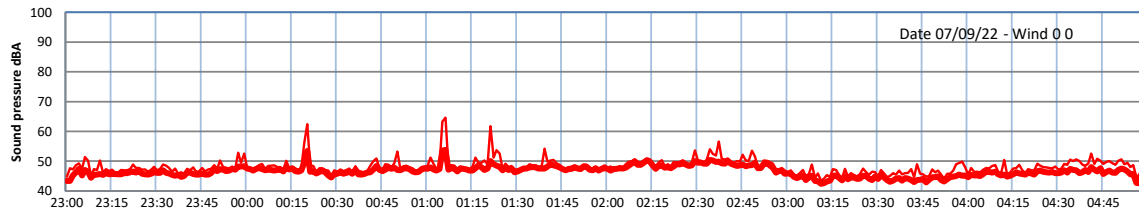

WILTON - SOUTH GATEHOUSE NIGHTTIME LEVELS - WEEK NUMBER 36

Time
— Lazenby — Laz max — Site — Site max