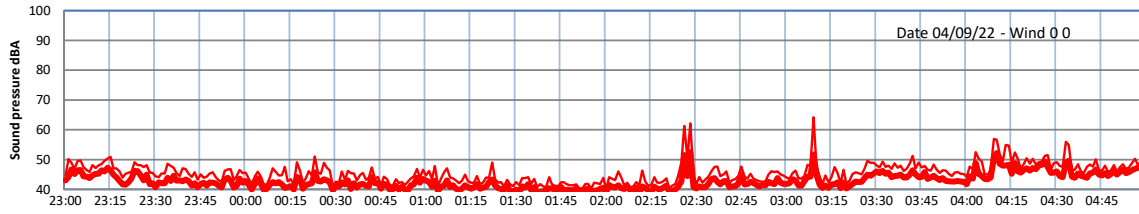

WILTON - SOUTH GATEHOUSE NIGHTTIME LEVELS - WEEK NUMBER 36

Time
— Lazenby — Laz max — Site — Site max