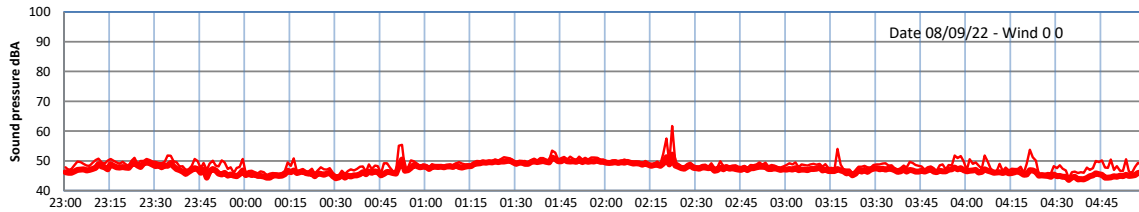

WILTON - SOUTH GATEHOUSE NIGHTTIME LEVELS - WEEK NUMBER 36

Time
— Lazenby — Laz max — Site — Site max