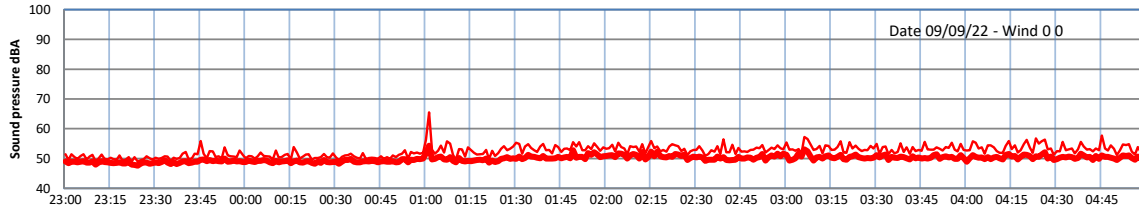

WILTON - SOUTH GATEHOUSE NIGHTTIME LEVELS - WEEK NUMBER 36

Time
— Lazenby — Laz max — Site — Site max