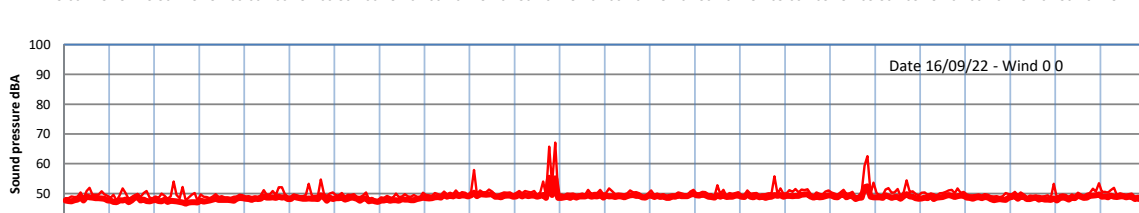

WILTON - SOUTH GATEHOUSE NIGHTTIME LEVELS - WEEK NUMBER 37

Time
— Lazenby — Laz max — Site — Site max