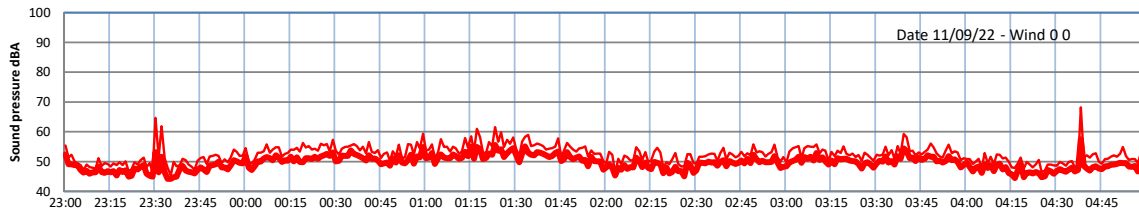

WILTON - SOUTH GATEHOUSE NIGHTTIME LEVELS - WEEK NUMBER 37

Time
— Lazenby — Laz max — Site — Site max