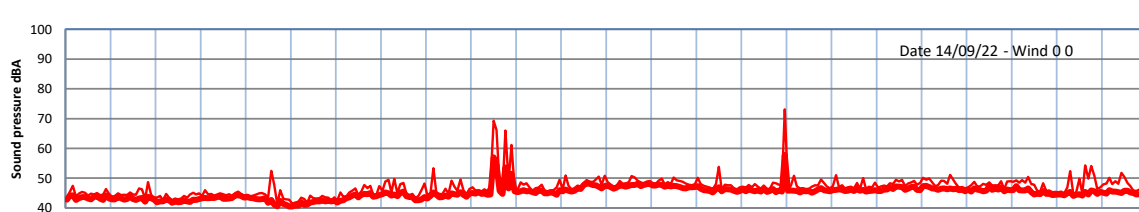

WILTON - SOUTH GATEHOUSE NIGHTTIME LEVELS - WEEK NUMBER 37

Time
— Lazenby — Laz max — Site — Site max