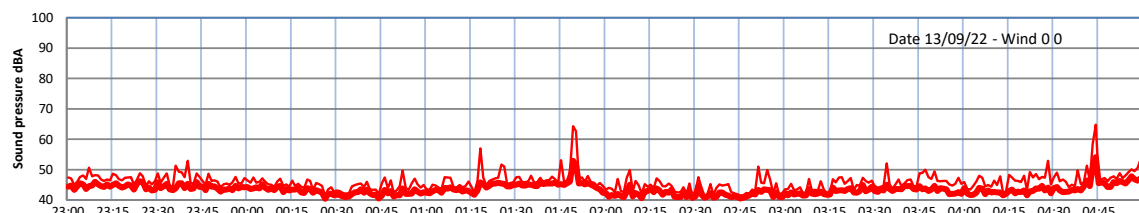

WILTON - SOUTH GATEHOUSE NIGHTTIME LEVELS - WEEK NUMBER 37

Time
— Lazenby — Laz max — Site — Site max