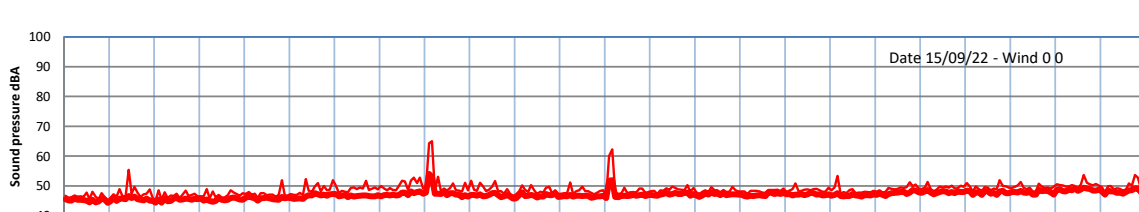

WILTON - SOUTH GATEHOUSE NIGHTTIME LEVELS - WEEK NUMBER 37

Time
— Lazenby — Laz max — Site — Site max