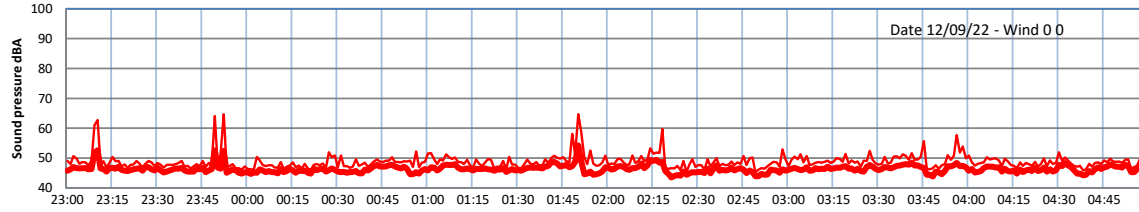

WILTON - SOUTH GATEHOUSE NIGHTTIME LEVELS - WEEK NUMBER 37

Time
— Lazenby — Laz max — Site — Site max