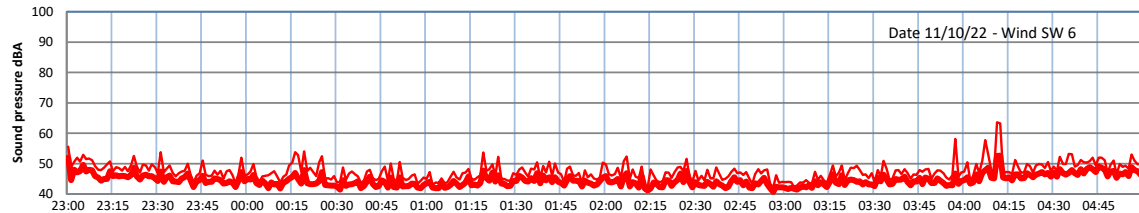

WILTON - SOUTH GATEHOUSE NIGHTTIME LEVELS - WEEK NUMBER 41

Time
— Lazenby — Laz max — Site — Site max