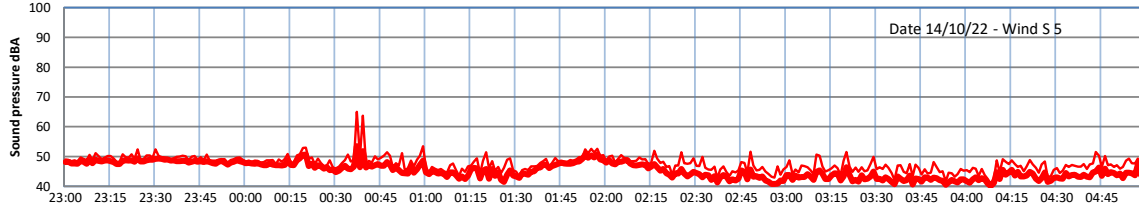

WILTON - SOUTH GATEHOUSE NIGHTTIME LEVELS - WEEK NUMBER 41

Time
— Lazenby — Laz max — Site — Site max