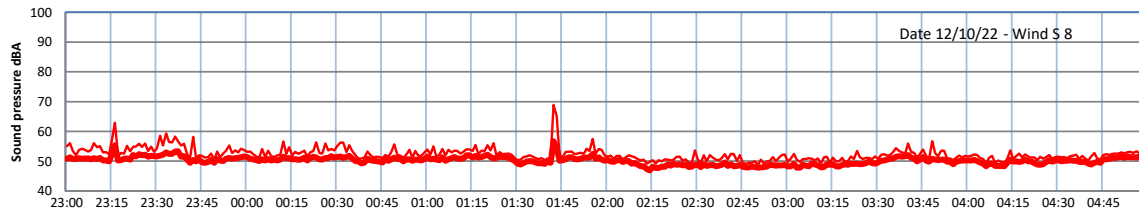

WILTON - SOUTH GATEHOUSE NIGHTTIME LEVELS - WEEK NUMBER 41

Time
— Lazenby — Laz max — Site — Site max