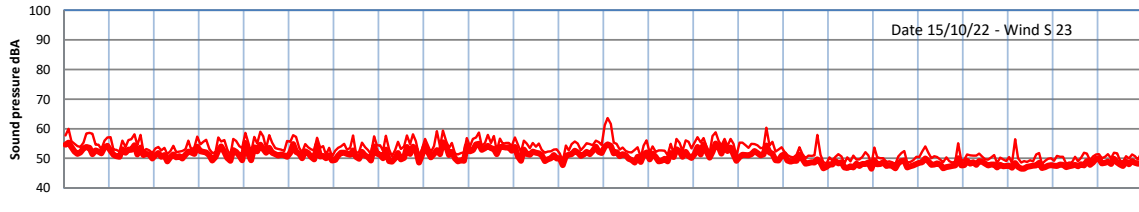

WILTON - SOUTH GATEHOUSE NIGHTTIME LEVELS - WEEK NUMBER 41

Time
— Lazenby — Laz max — Site — Site max