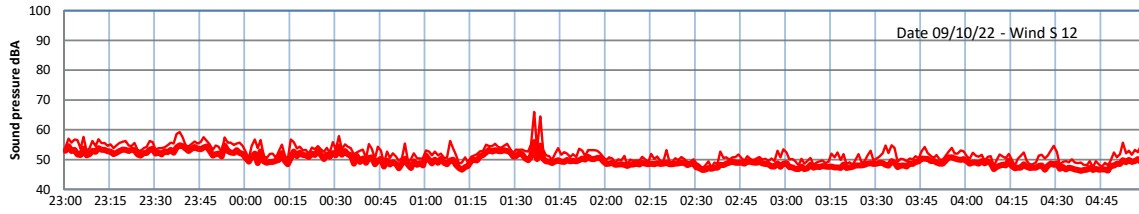

WILTON - SOUTH GATEHOUSE NIGHTTIME LEVELS - WEEK NUMBER 41

Time
— Lazenby — Laz max — Site — Site max