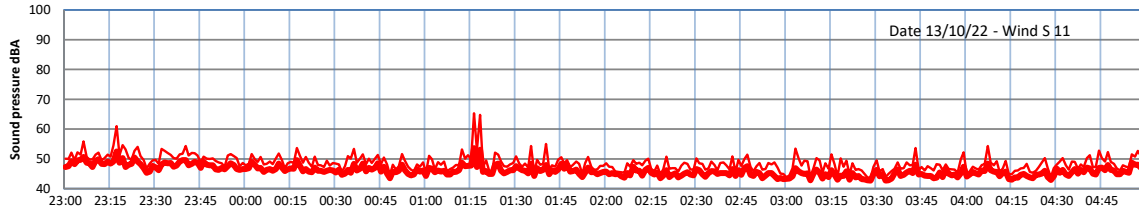

WILTON - SOUTH GATEHOUSE NIGHTTIME LEVELS - WEEK NUMBER 41

Time
— Lazenby — Laz max — Site — Site max