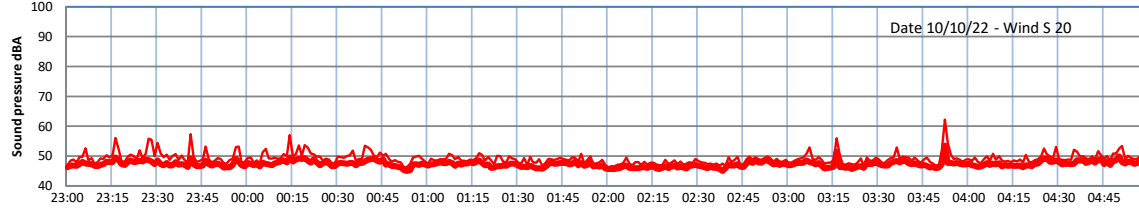

WILTON - SOUTH GATEHOUSE NIGHTTIME LEVELS - WEEK NUMBER 41

Time
— Lazenby — Laz max — Site — Site max