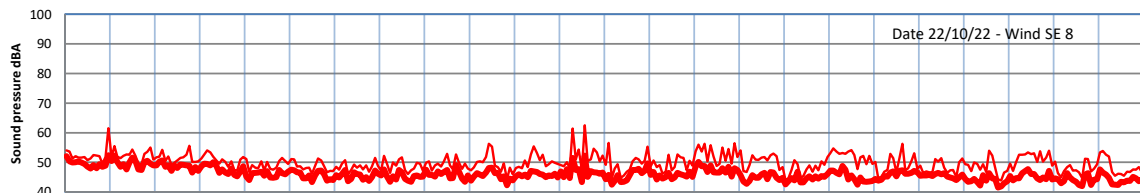

# WILTON - SOUTH GATEHOUSE NIGHTTIME LEVELS - WEEK NUMBER 42

Time  
— Lazenby — Laz max — Site — Site max