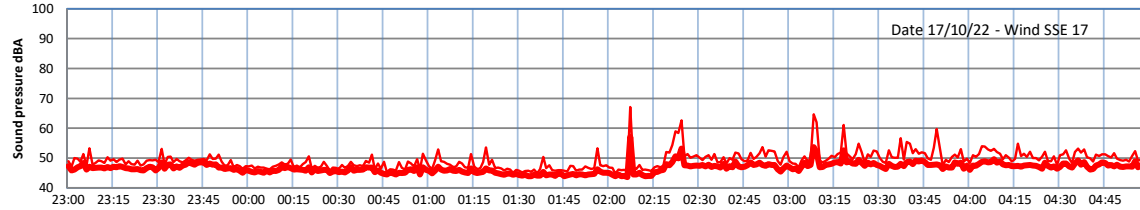

# WILTON - SOUTH GATEHOUSE NIGHTTIME LEVELS - WEEK NUMBER 42

Time  
— Lazenby — Laz max — Site — Site max