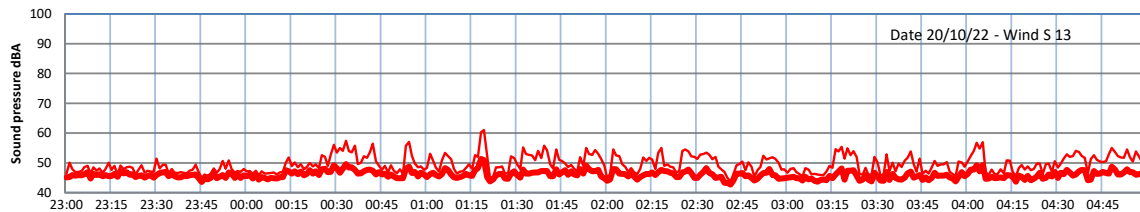

# WILTON - SOUTH GATEHOUSE NIGHTTIME LEVELS - WEEK NUMBER 42

Time  
— Lazenby — Laz max — Site — Site max