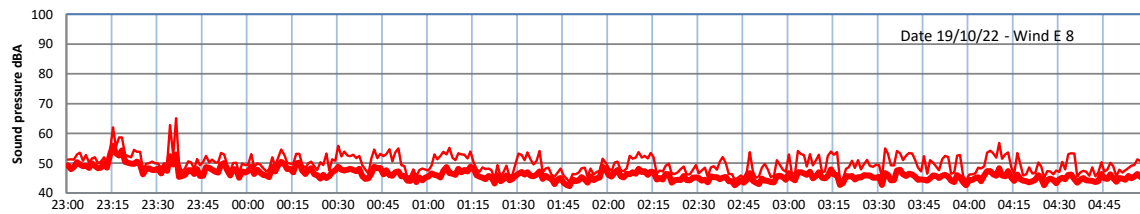

# WILTON - SOUTH GATEHOUSE NIGHTTIME LEVELS - WEEK NUMBER 42

Time  
— Lazenby — Laz max — Site — Site max