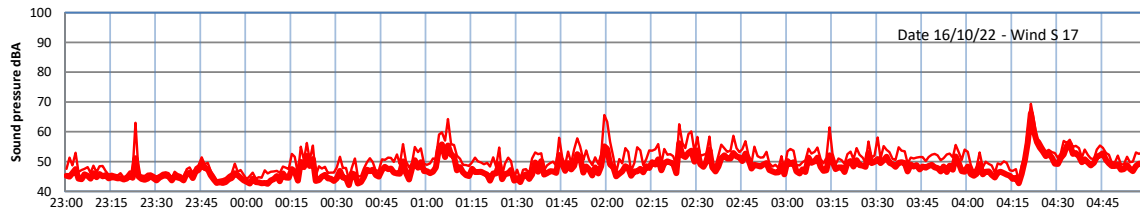

# WILTON - SOUTH GATEHOUSE NIGHTTIME LEVELS - WEEK NUMBER 42

Time  
— Lazenby — Laz max — Site — Site max