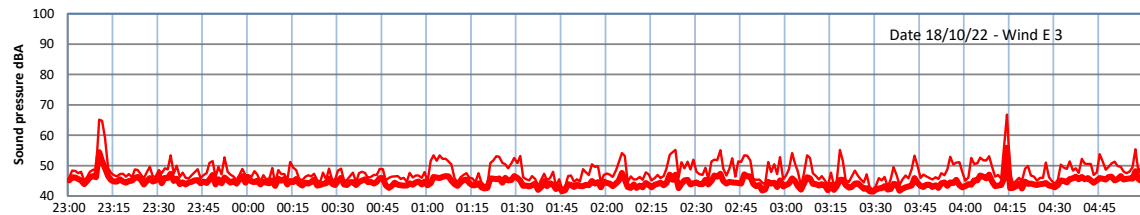

# WILTON - SOUTH GATEHOUSE NIGHTTIME LEVELS - WEEK NUMBER 42

Time  
— Lazenby — Laz max — Site — Site max