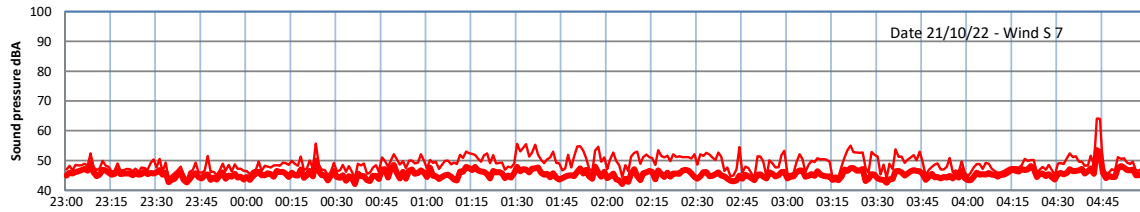

# WILTON - SOUTH GATEHOUSE NIGHTTIME LEVELS - WEEK NUMBER 42

Time  
— Lazenby — Laz max — Site — Site max