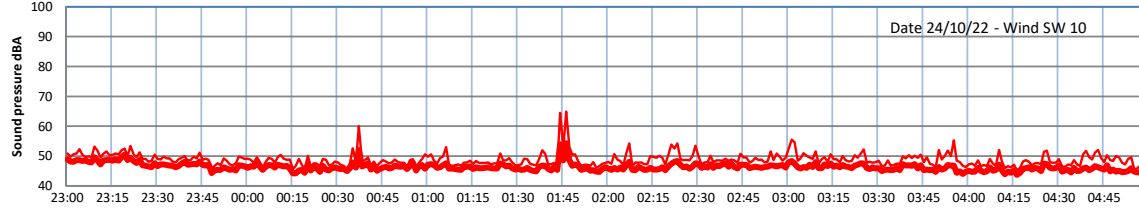

WILTON - SOUTH GATEHOUSE NIGHTTIME LEVELS - WEEK NUMBER 43

Time
— Lazenby — Laz max — Site — Site max