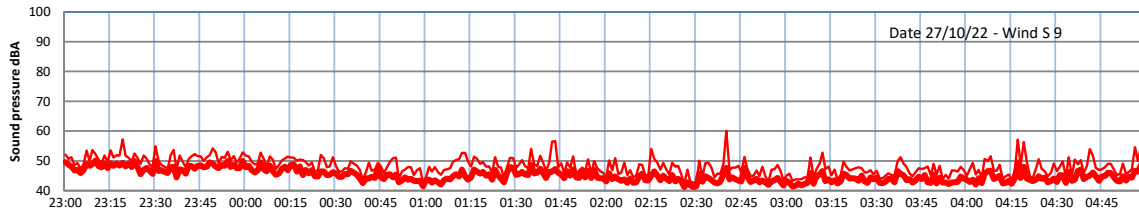

WILTON - SOUTH GATEHOUSE NIGHTTIME LEVELS - WEEK NUMBER 43

Time
— Lazenby — Laz max — Site — Site max