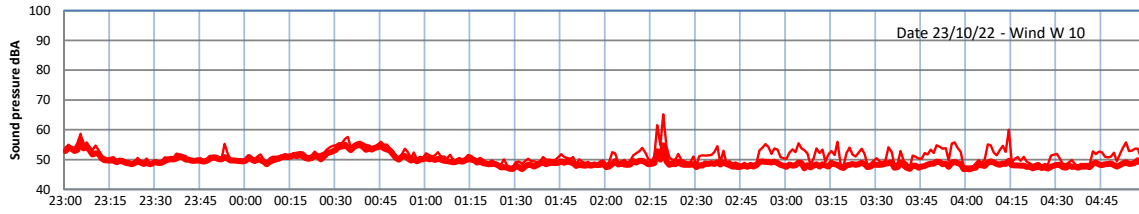

WILTON - SOUTH GATEHOUSE NIGHTTIME LEVELS - WEEK NUMBER 43

Time
— Lazenby — Laz max — Site — Site max