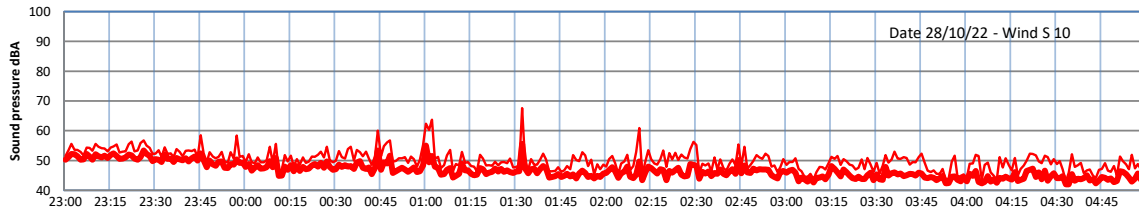

WILTON - SOUTH GATEHOUSE NIGHTTIME LEVELS - WEEK NUMBER 43

Time
— Lazenby — Laz max — Site — Site max