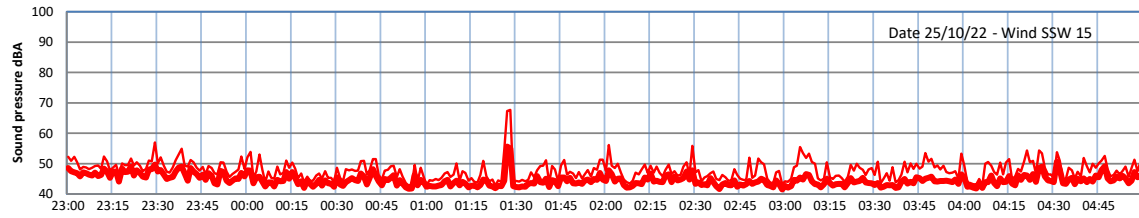

WILTON - SOUTH GATEHOUSE NIGHTTIME LEVELS - WEEK NUMBER 43

Time
— Lazenby — Laz max — Site — Site max