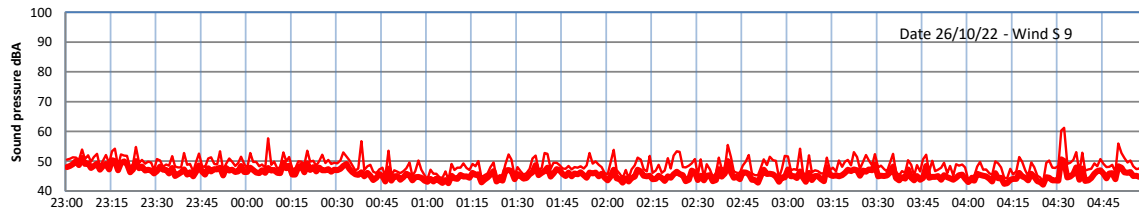

WILTON - SOUTH GATEHOUSE NIGHTTIME LEVELS - WEEK NUMBER 43

Time
— Lazenby — Laz max — Site — Site max