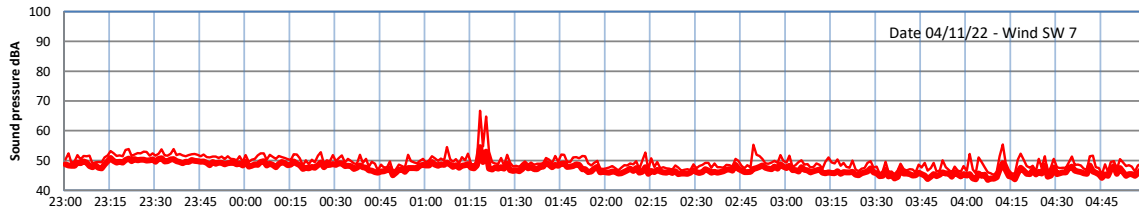

WILTON - SOUTH GATEHOUSE NIGHTTIME LEVELS - WEEK NUMBER 44

Time
— Lazenby — Laz max — Site — Site max