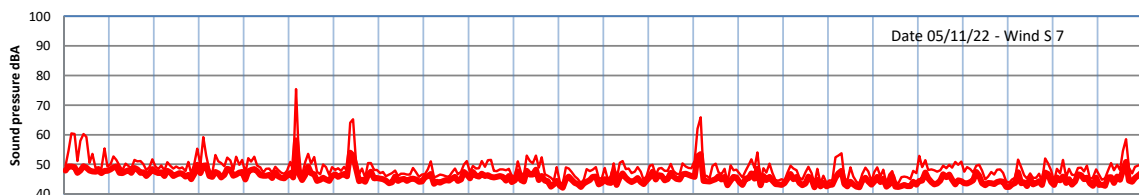

WILTON - SOUTH GATEHOUSE NIGHTTIME LEVELS - WEEK NUMBER 44

Time
— Lazenby — Laz max — Site — Site max