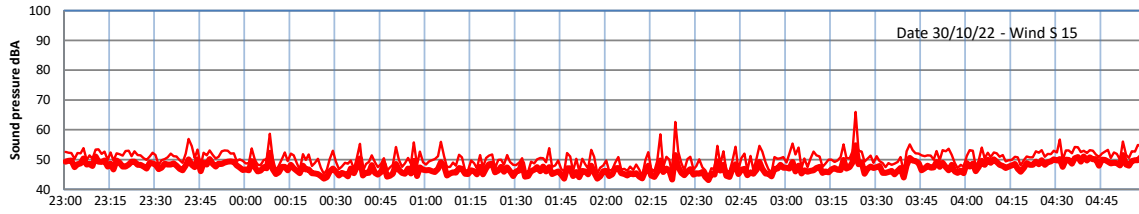

WILTON - SOUTH GATEHOUSE NIGHTTIME LEVELS - WEEK NUMBER 44

Time
— Lazenby — Laz max — Site — Site max