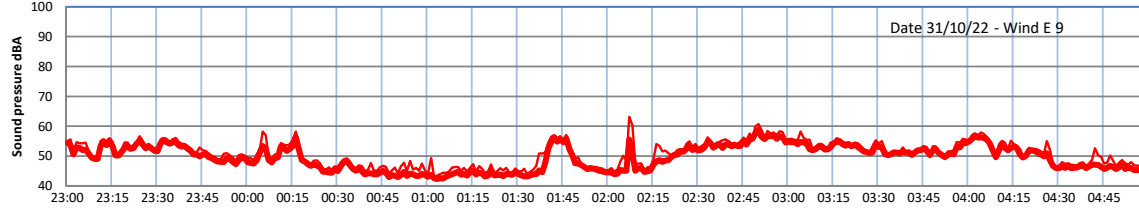

WILTON - SOUTH GATEHOUSE NIGHTTIME LEVELS - WEEK NUMBER 44

Time
— Lazenby — Laz max — Site — Site max