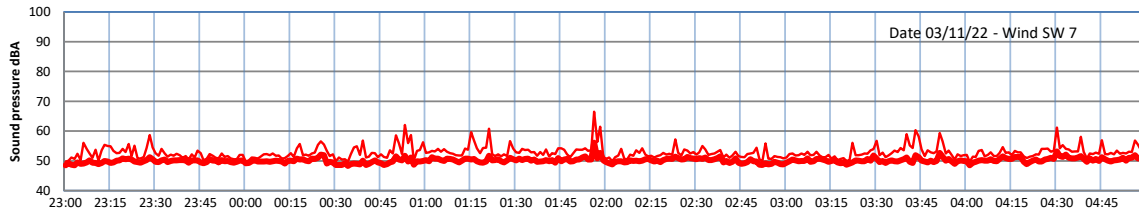

WILTON - SOUTH GATEHOUSE NIGHTTIME LEVELS - WEEK NUMBER 44

Time
— Lazenby — Laz max — Site — Site max