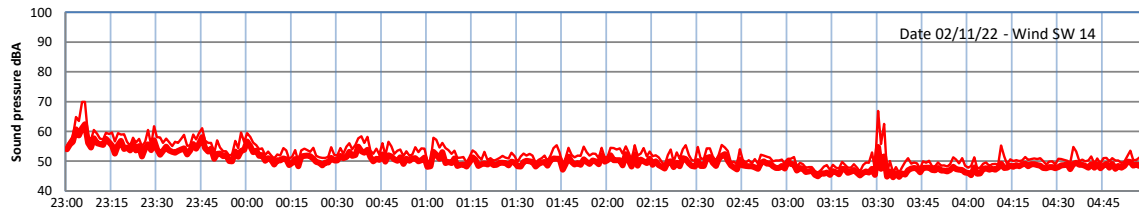

WILTON - SOUTH GATEHOUSE NIGHTTIME LEVELS - WEEK NUMBER 44

Time
— Lazenby — Laz max — Site — Site max