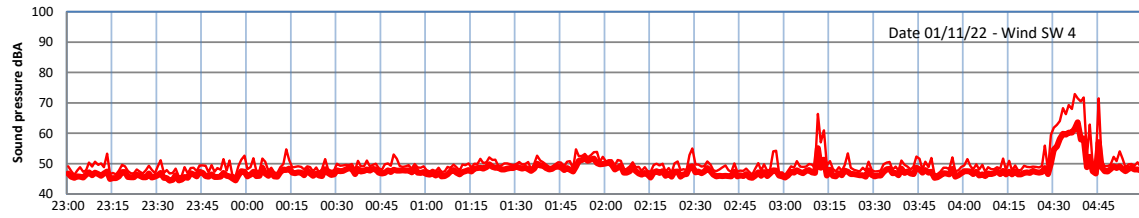

WILTON - SOUTH GATEHOUSE NIGHTTIME LEVELS - WEEK NUMBER 44

Time
— Lazenby — Laz max — Site — Site max