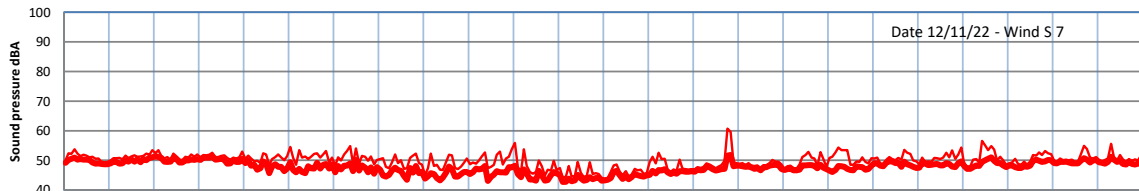

WILTON - SOUTH GATEHOUSE NIGHTTIME LEVELS - WEEK NUMBER 45

Time
Lazenby Laz max Site Site max