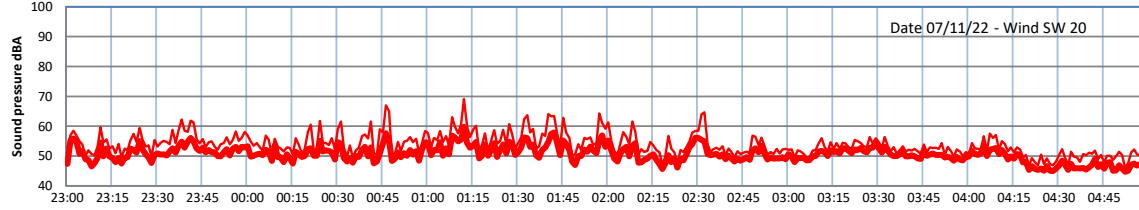

WILTON - SOUTH GATEHOUSE NIGHTTIME LEVELS - WEEK NUMBER 45

Time
Lazenby Laz max Site Site max