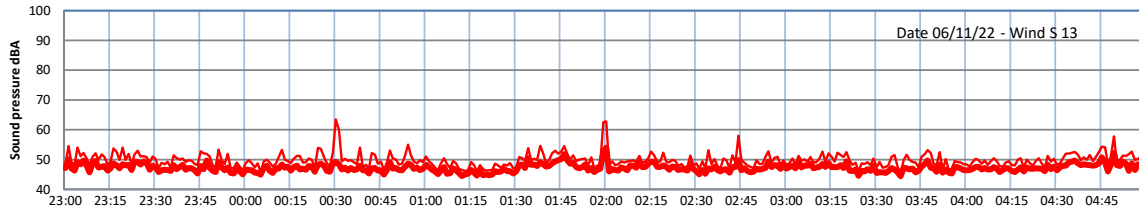

WILTON - SOUTH GATEHOUSE NIGHTTIME LEVELS - WEEK NUMBER 45

Time
Lazenby Laz max Site Site max