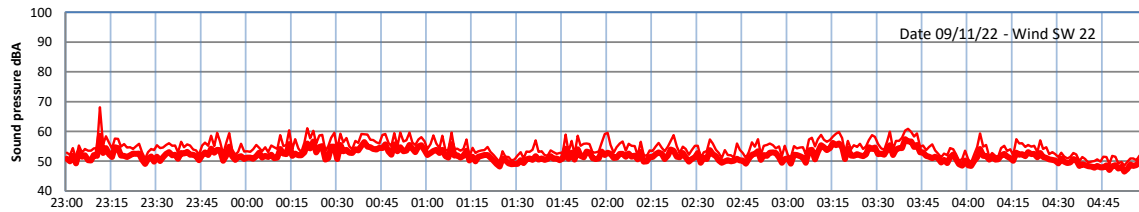

WILTON - SOUTH GATEHOUSE NIGHTTIME LEVELS - WEEK NUMBER 45

Time
Lazenby Laz max Site Site max