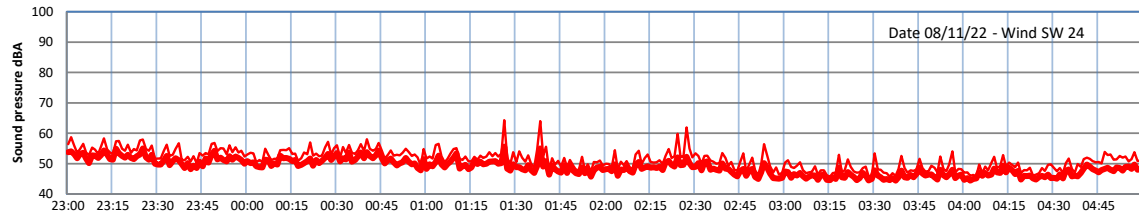

WILTON - SOUTH GATEHOUSE NIGHTTIME LEVELS - WEEK NUMBER 45

Time
Lazenby Laz max Site Site max