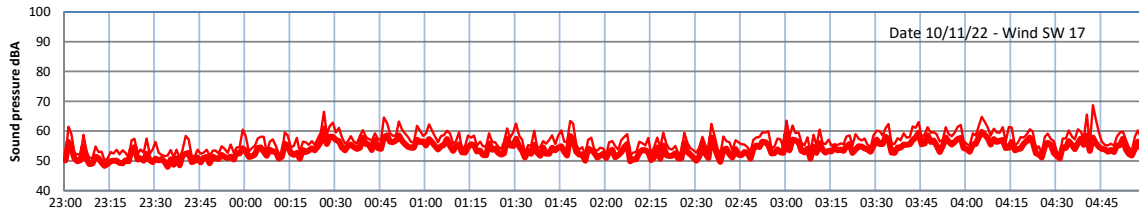

WILTON - SOUTH GATEHOUSE NIGHTTIME LEVELS - WEEK NUMBER 45

Time
Lazenby Laz max Site Site max