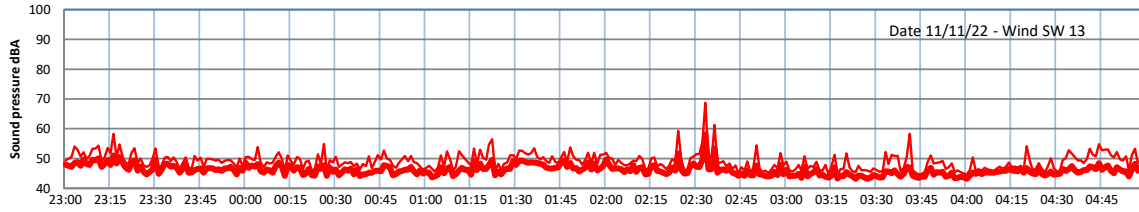

WILTON - SOUTH GATEHOUSE NIGHTTIME LEVELS - WEEK NUMBER 45

Time
Lazenby Laz max Site Site max