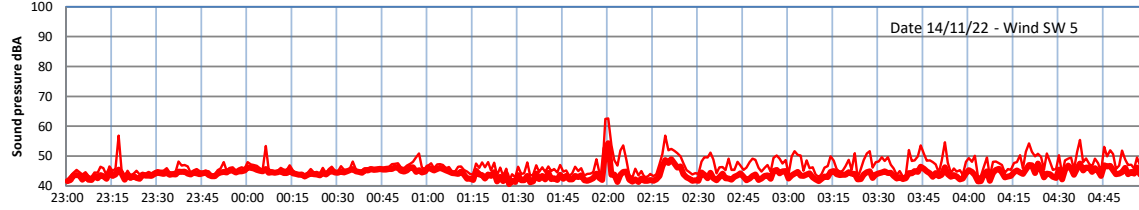

WILTON - SOUTH GATEHOUSE NIGHTTIME LEVELS - WEEK NUMBER 46

Time
— Lazenby — Laz max — Site — Site max