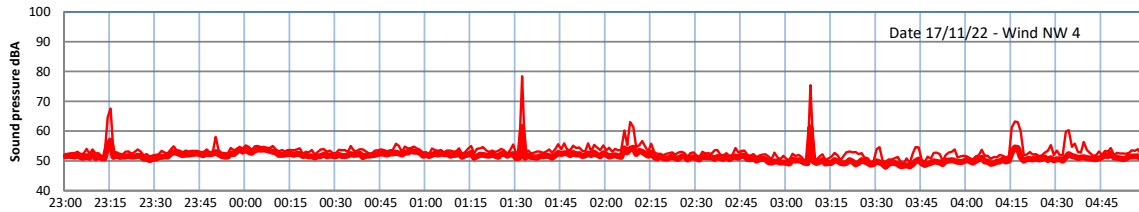

WILTON - SOUTH GATEHOUSE NIGHTTIME LEVELS - WEEK NUMBER 46

Time
— Lazenby — Laz max — Site — Site max