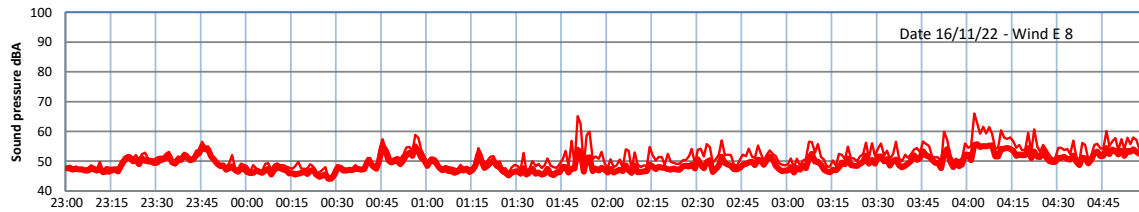

WILTON - SOUTH GATEHOUSE NIGHTTIME LEVELS - WEEK NUMBER 46

Time
— Lazenby — Laz max — Site — Site max