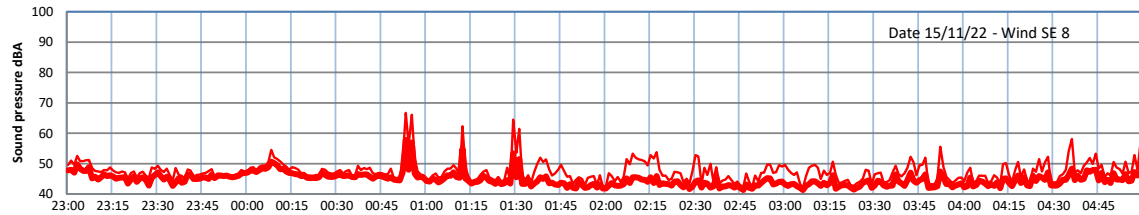

WILTON - SOUTH GATEHOUSE NIGHTTIME LEVELS - WEEK NUMBER 46

Time
— Lazenby — Laz max — Site — Site max