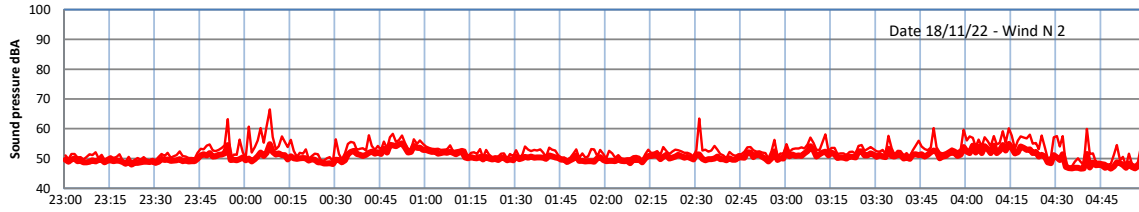

WILTON - SOUTH GATEHOUSE NIGHTTIME LEVELS - WEEK NUMBER 46

Time
— Lazenby — Laz max — Site — Site max