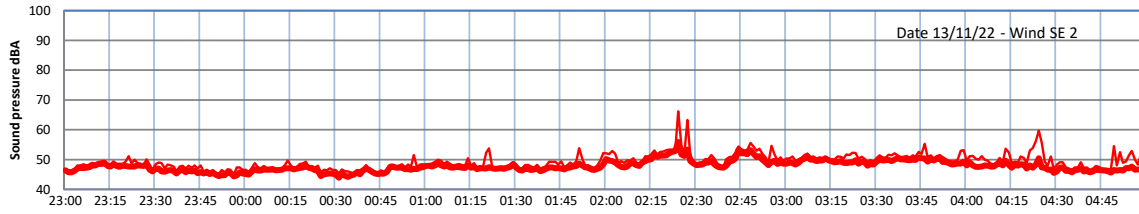

WILTON - SOUTH GATEHOUSE NIGHTTIME LEVELS - WEEK NUMBER 46

Time
— Lazenby — Laz max — Site — Site max