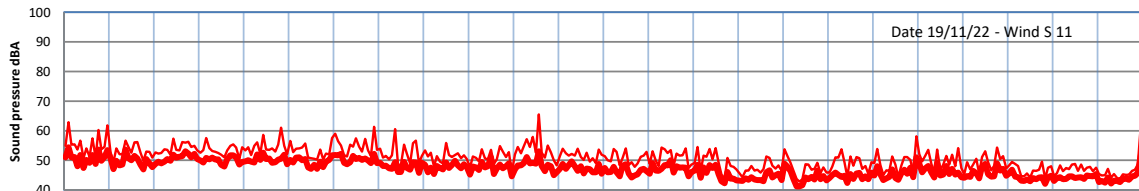

WILTON - SOUTH GATEHOUSE NIGHTTIME LEVELS - WEEK NUMBER 46

Time
— Lazenby — Laz max — Site — Site max