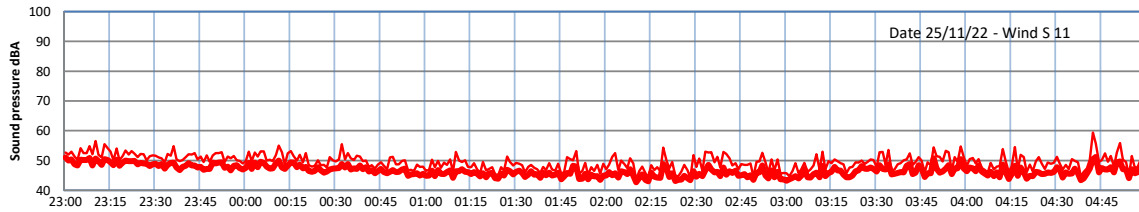

WILTON - SOUTH GATEHOUSE NIGHTTIME LEVELS - WEEK NUMBER 47

Time
— Lazenby — Laz max — Site — Site max