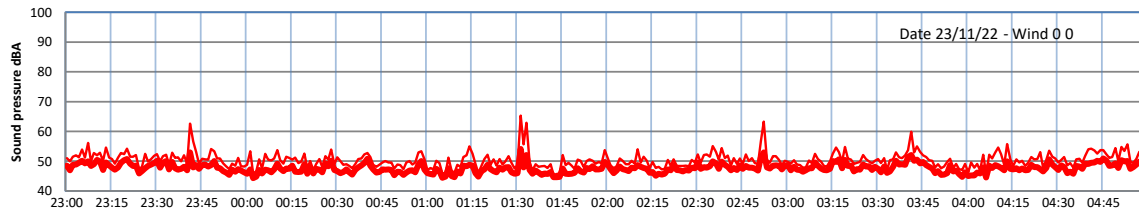

WILTON - SOUTH GATEHOUSE NIGHTTIME LEVELS - WEEK NUMBER 47

Time
— Lazenby — Laz max — Site — Site max