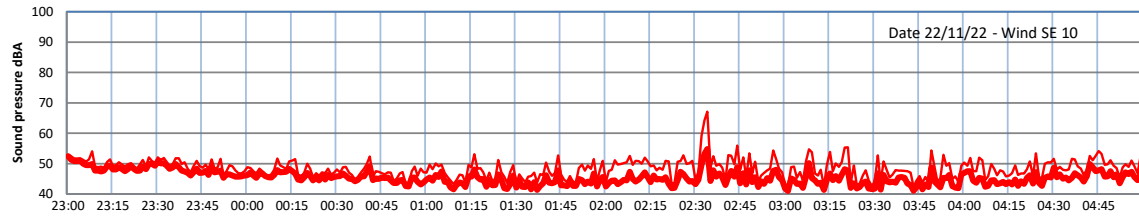

WILTON - SOUTH GATEHOUSE NIGHTTIME LEVELS - WEEK NUMBER 47

Time
— Lazenby — Laz max — Site — Site max