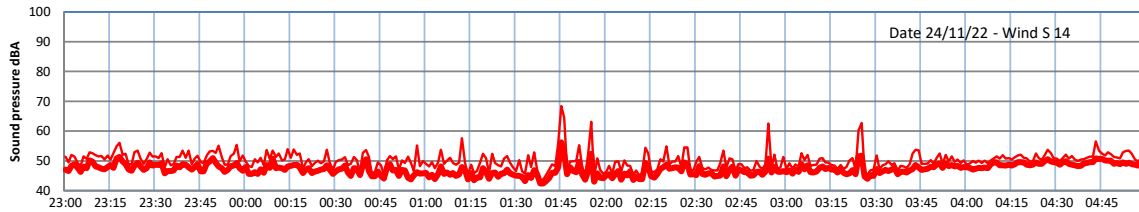

WILTON - SOUTH GATEHOUSE NIGHTTIME LEVELS - WEEK NUMBER 47

Time
— Lazenby — Laz max — Site — Site max