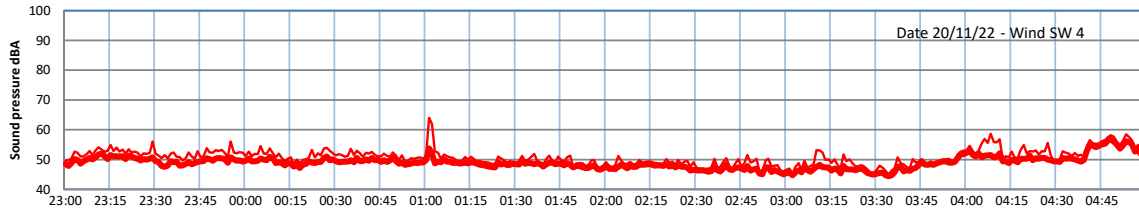

WILTON - SOUTH GATEHOUSE NIGHTTIME LEVELS - WEEK NUMBER 47

Time
— Lazenby — Laz max — Site — Site max