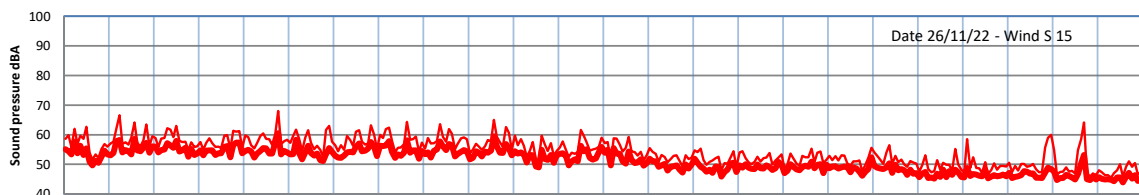

WILTON - SOUTH GATEHOUSE NIGHTTIME LEVELS - WEEK NUMBER 47

Time
— Lazenby — Laz max — Site — Site max