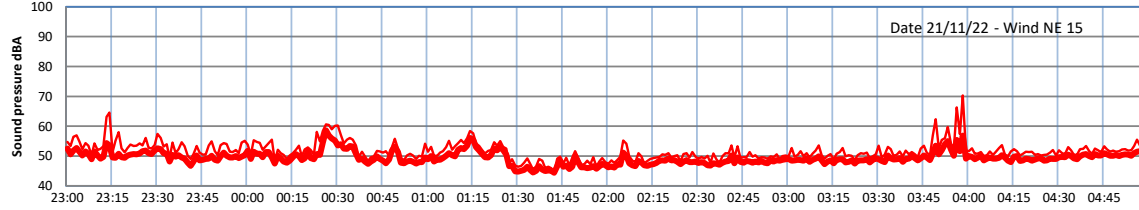

WILTON - SOUTH GATEHOUSE NIGHTTIME LEVELS - WEEK NUMBER 47

Time
— Lazenby — Laz max — Site — Site max