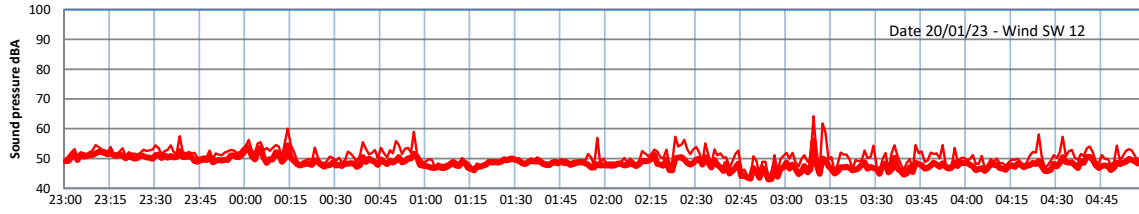

WILTON - SOUTH GATEHOUSE NIGHTTIME LEVELS - WEEK NUMBER 3

Time
— Lazenby — Laz max — Site — Site max