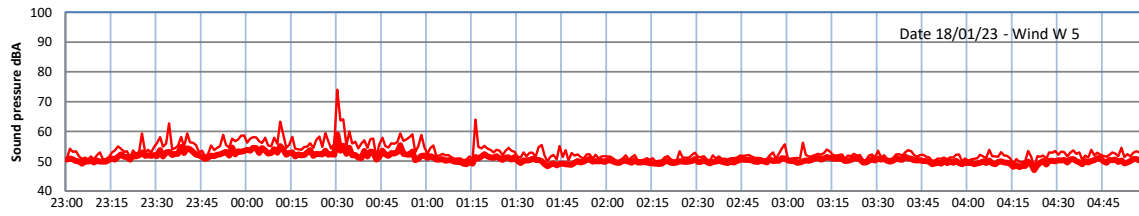

WILTON - SOUTH GATEHOUSE NIGHTTIME LEVELS - WEEK NUMBER 3

Time
— Lazenby — Laz max — Site — Site max