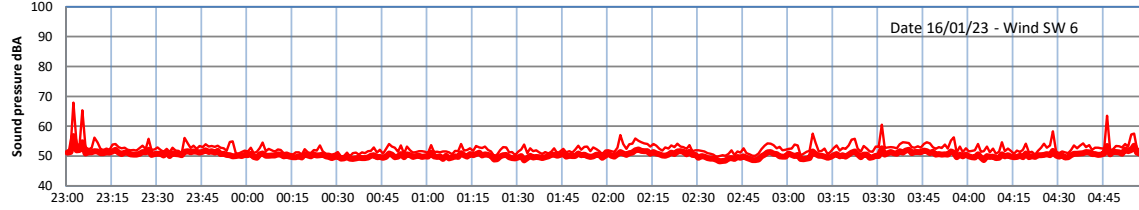

WILTON - SOUTH GATEHOUSE NIGHTTIME LEVELS - WEEK NUMBER 3

Time
— Lazenby — Laz max — Site — Site max