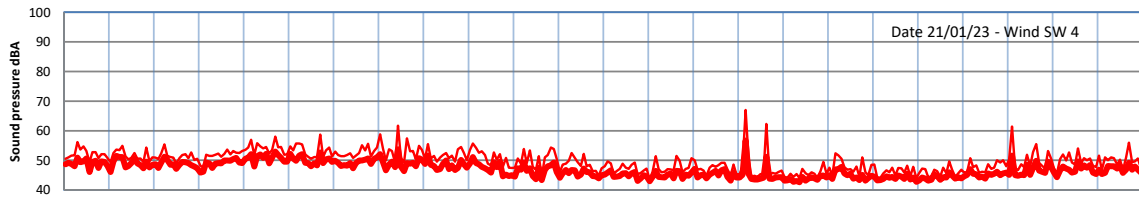

WILTON - SOUTH GATEHOUSE NIGHTTIME LEVELS - WEEK NUMBER 3

Time
— Lazenby — Laz max — Site — Site max