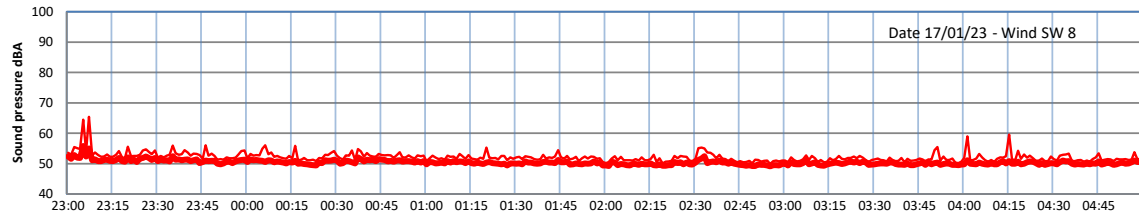

WILTON - SOUTH GATEHOUSE NIGHTTIME LEVELS - WEEK NUMBER 3

Time
— Lazenby — Laz max — Site — Site max