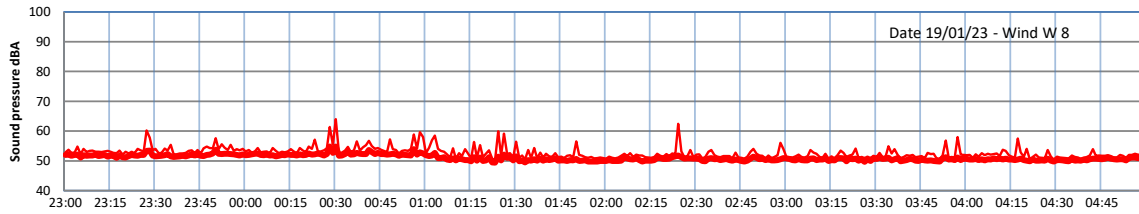

WILTON - SOUTH GATEHOUSE NIGHTTIME LEVELS - WEEK NUMBER 3

Time
— Lazenby — Laz max — Site — Site max