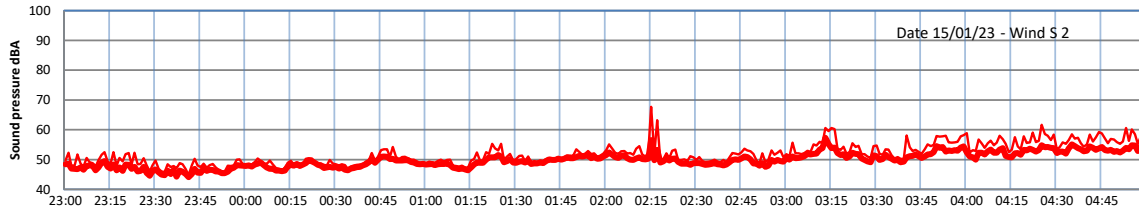

WILTON - SOUTH GATEHOUSE NIGHTTIME LEVELS - WEEK NUMBER 3

Time
— Lazenby — Laz max — Site — Site max