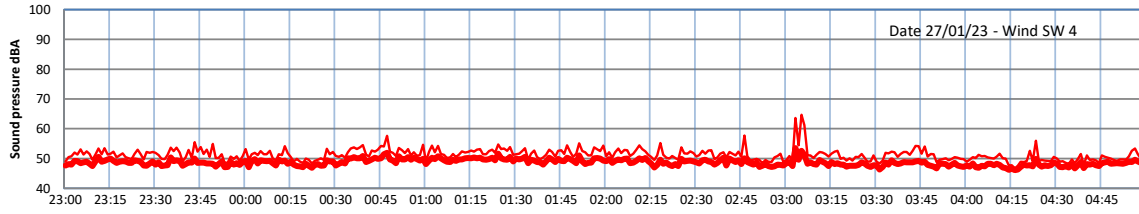

WILTON - SOUTH GATEHOUSE NIGHTTIME LEVELS - WEEK NUMBER 4

Time
 — Lazenby — Laz max — Site — Site max