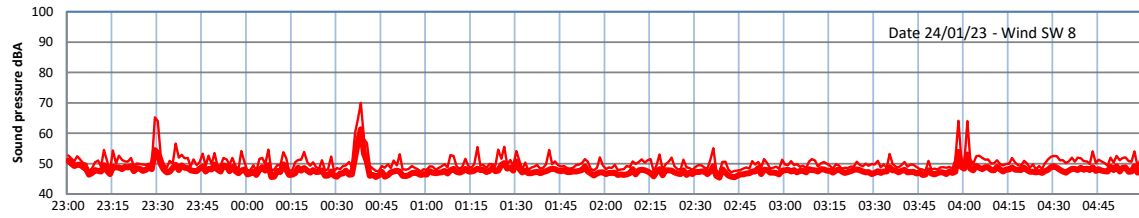

WILTON - SOUTH GATEHOUSE NIGHTTIME LEVELS - WEEK NUMBER 4

Time
 — Lazenby — Laz max — Site — Site max