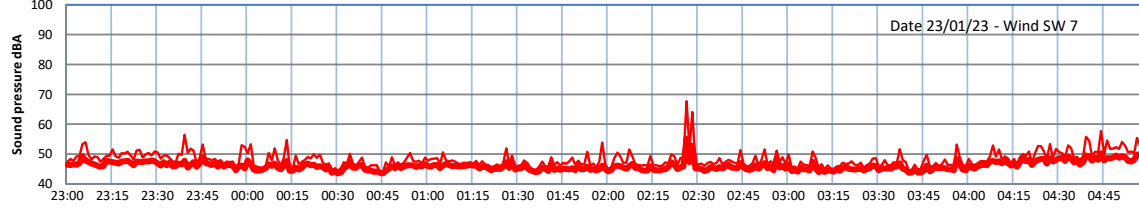

WILTON - SOUTH GATEHOUSE NIGHTTIME LEVELS - WEEK NUMBER 4

Time
 — Lazenby — Laz max — Site — Site max