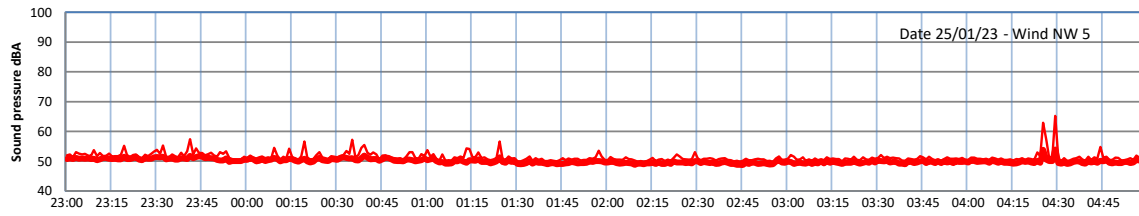

WILTON - SOUTH GATEHOUSE NIGHTTIME LEVELS - WEEK NUMBER 4

Time
 — Lazenby — Laz max — Site — Site max