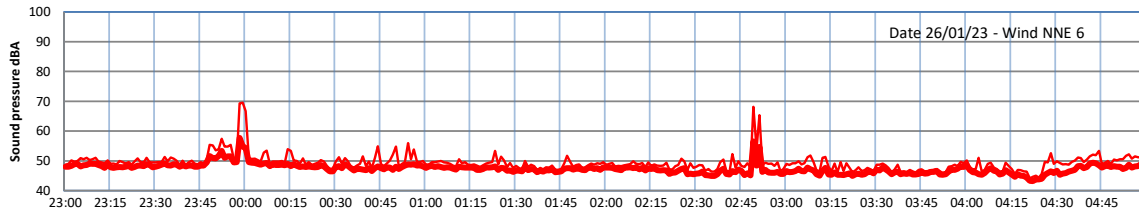

WILTON - SOUTH GATEHOUSE NIGHTTIME LEVELS - WEEK NUMBER 4

Time
 — Lazenby — Laz max — Site — Site max