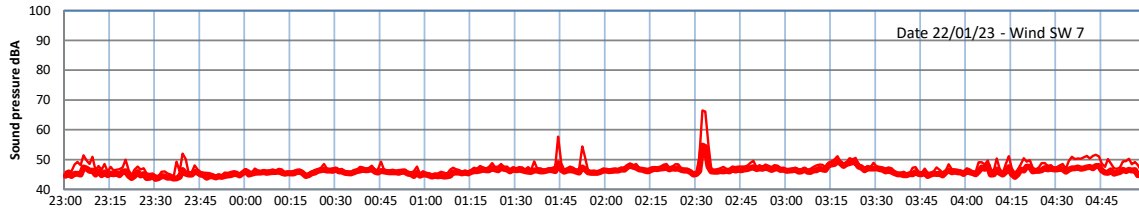

WILTON - SOUTH GATEHOUSE NIGHTTIME LEVELS - WEEK NUMBER 4

Time
 — Lazenby — Laz max — Site — Site max