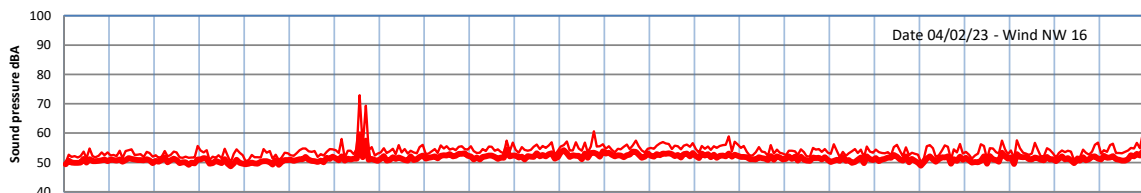

WILTON - SOUTH GATEHOUSE NIGHTTIME LEVELS - WEEK NUMBER 5

Time  
— Lazenby — Laz max — Site — Site max