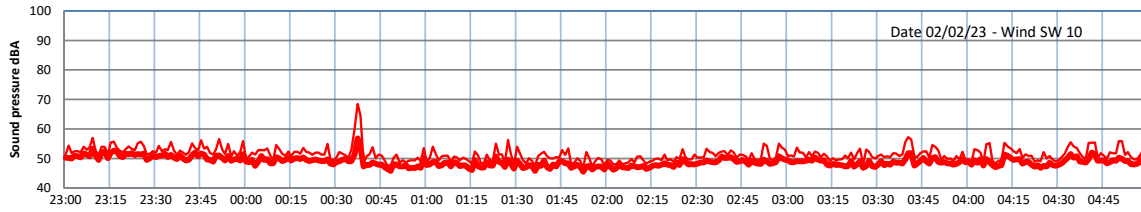

WILTON - SOUTH GATEHOUSE NIGHTTIME LEVELS - WEEK NUMBER 5

Time  
— Lazenby — Laz max — Site — Site max