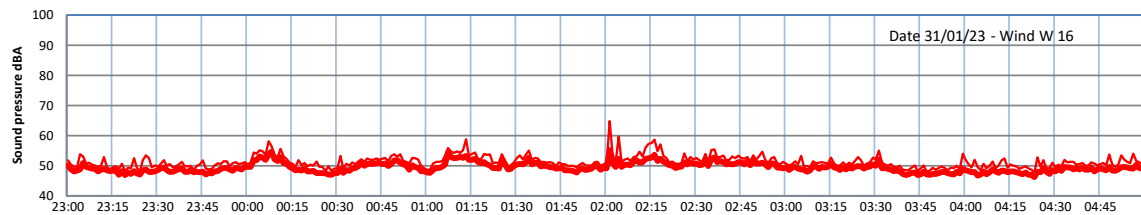

WILTON - SOUTH GATEHOUSE NIGHTTIME LEVELS - WEEK NUMBER 5

Time  
— Lazenby — Laz max — Site — Site max