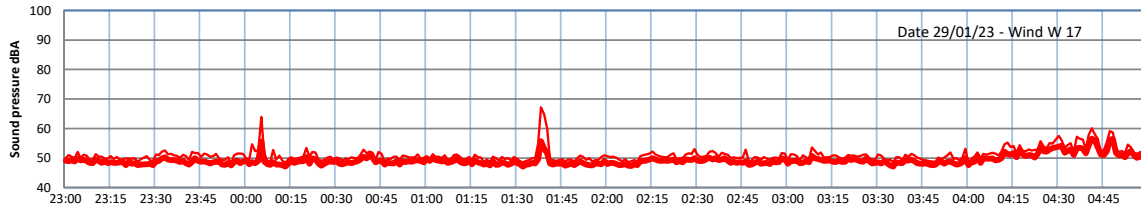

WILTON - SOUTH GATEHOUSE NIGHTTIME LEVELS - WEEK NUMBER 5

Time  
— Lazenby — Laz max — Site — Site max