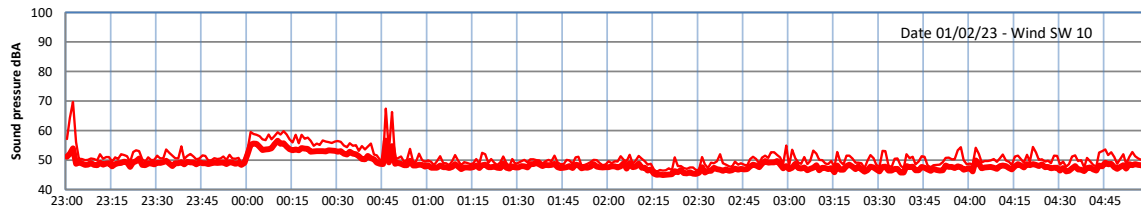

WILTON - SOUTH GATEHOUSE NIGHTTIME LEVELS - WEEK NUMBER 5

Time  
— Lazenby — Laz max — Site — Site max