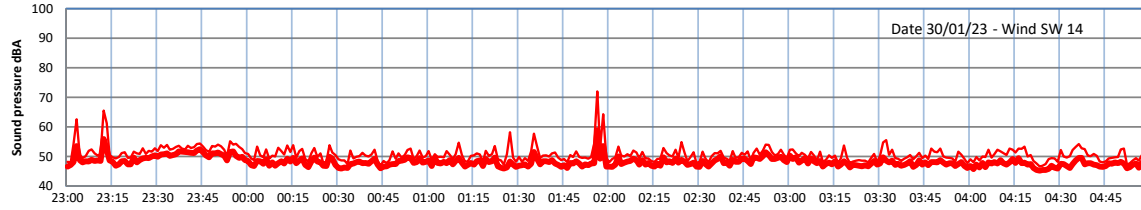

WILTON - SOUTH GATEHOUSE NIGHTTIME LEVELS - WEEK NUMBER 5

Time  
— Lazenby — Laz max — Site — Site max