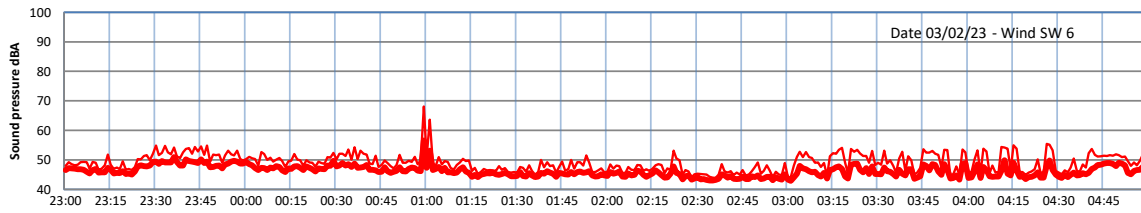

WILTON - SOUTH GATEHOUSE NIGHTTIME LEVELS - WEEK NUMBER 5

Time  
— Lazenby — Laz max — Site — Site max