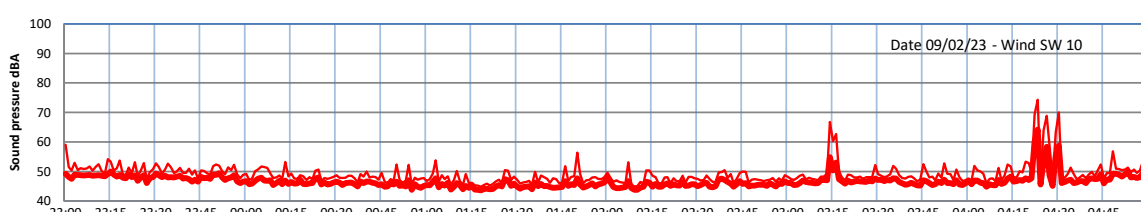

WILTON - SOUTH GATEHOUSE NIGHTTIME LEVELS - WEEK NUMBER 6

Time  
— Lazenby — Laz max — Site — Site max