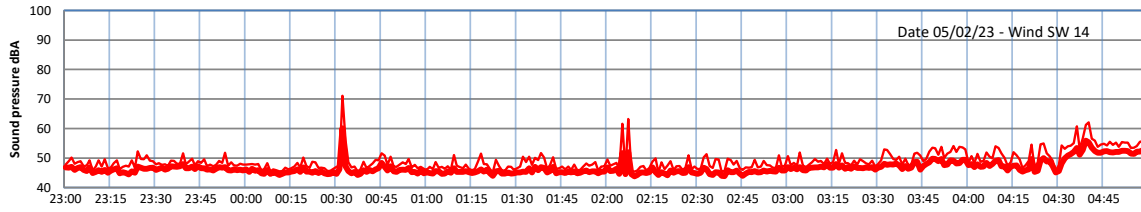

WILTON - SOUTH GATEHOUSE NIGHTTIME LEVELS - WEEK NUMBER 6

Time  
— Lazenby — Laz max — Site — Site max