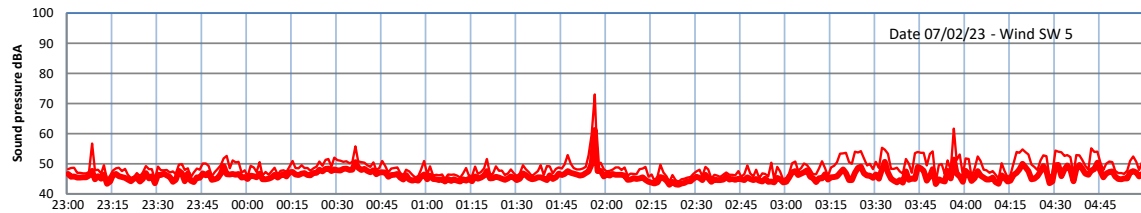

WILTON - SOUTH GATEHOUSE NIGHTTIME LEVELS - WEEK NUMBER 6

Time  
— Lazenby — Laz max — Site — Site max