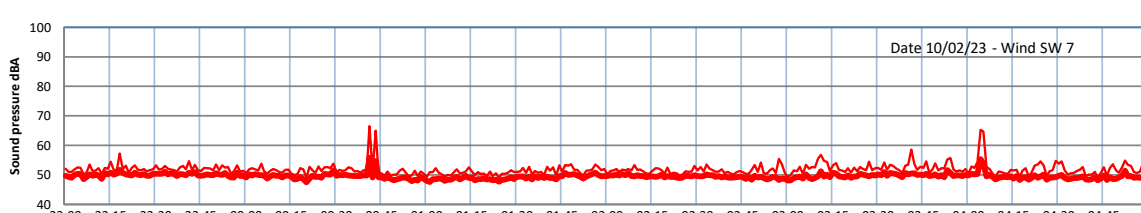

WILTON - SOUTH GATEHOUSE NIGHTTIME LEVELS - WEEK NUMBER 6

Time  
— Lazenby — Laz max — Site — Site max