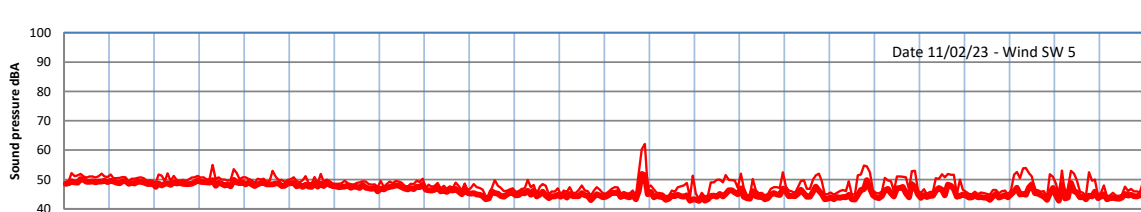

WILTON - SOUTH GATEHOUSE NIGHTTIME LEVELS - WEEK NUMBER 6

Time  
— Lazenby — Laz max — Site — Site max