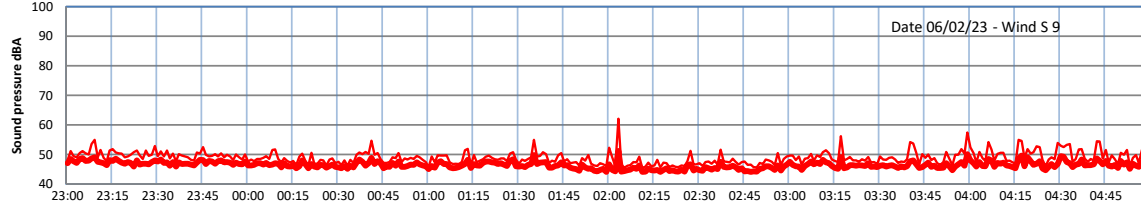

WILTON - SOUTH GATEHOUSE NIGHTTIME LEVELS - WEEK NUMBER 6

Time  
— Lazenby — Laz max — Site — Site max