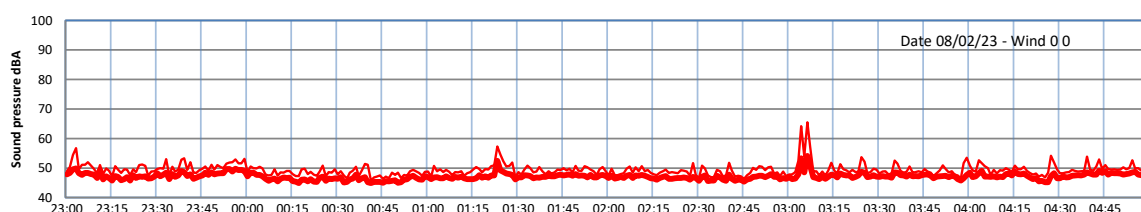

WILTON - SOUTH GATEHOUSE NIGHTTIME LEVELS - WEEK NUMBER 6

Time  
— Lazenby — Laz max — Site — Site max