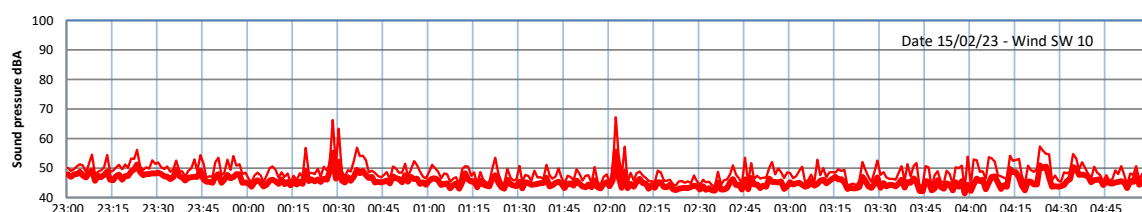

# WILTON - SOUTH GATEHOUSE NIGHTTIME LEVELS - WEEK NUMBER 7

Time  
— Lazenby — Laz max — Site — Site max