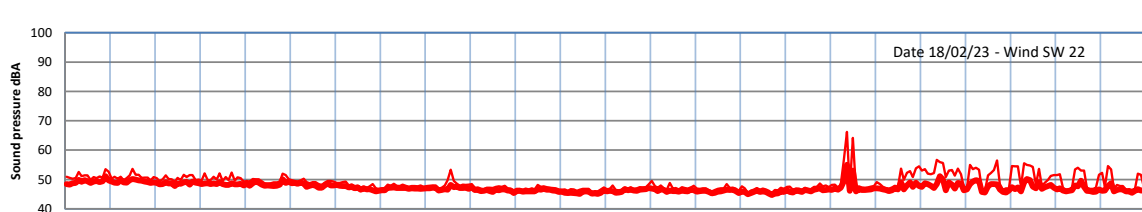

# WILTON - SOUTH GATEHOUSE NIGHTTIME LEVELS - WEEK NUMBER 7

Time  
— Lazenby — Laz max — Site — Site max