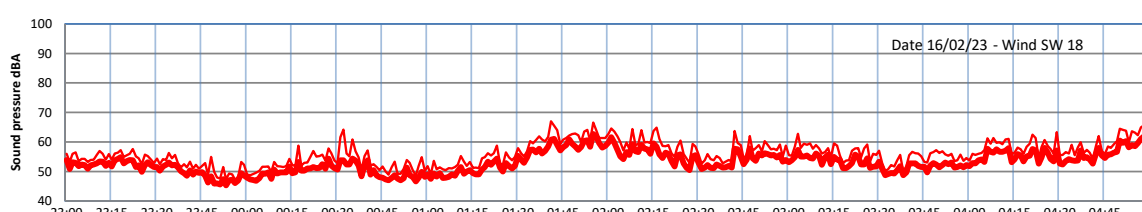

# WILTON - SOUTH GATEHOUSE NIGHTTIME LEVELS - WEEK NUMBER 7

Time  
— Lazenby — Laz max — Site — Site max