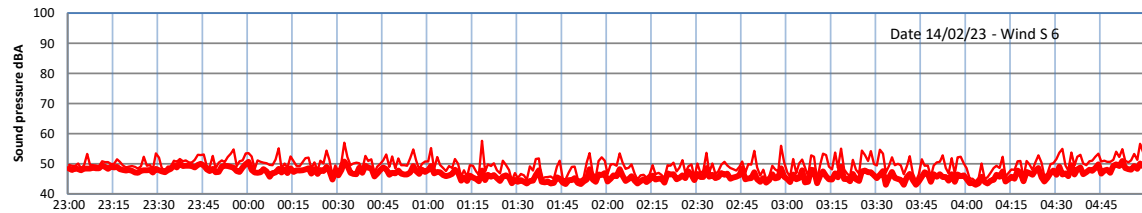

# WILTON - SOUTH GATEHOUSE NIGHTTIME LEVELS - WEEK NUMBER 7

Time  
— Lazenby — Laz max — Site — Site max