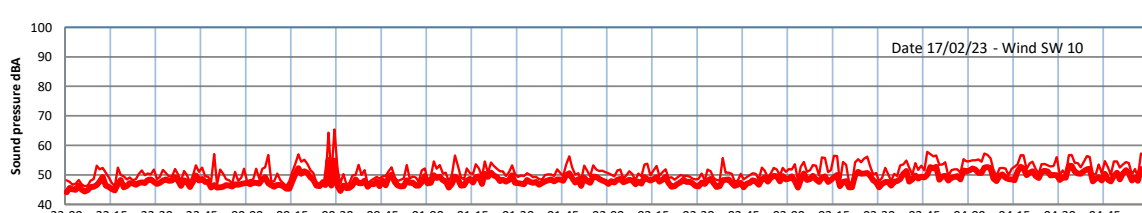

# WILTON - SOUTH GATEHOUSE NIGHTTIME LEVELS - WEEK NUMBER 7

Time  
— Lazenby — Laz max — Site — Site max