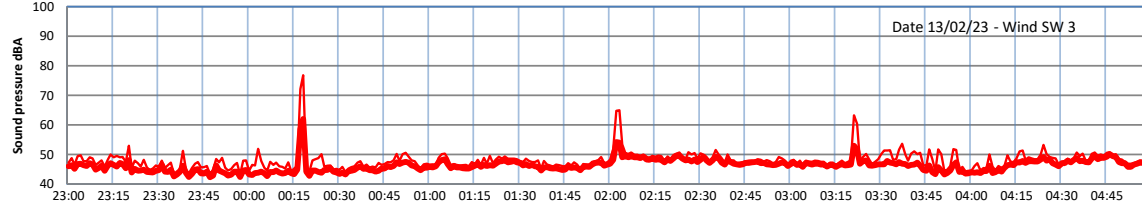

# WILTON - SOUTH GATEHOUSE NIGHTTIME LEVELS - WEEK NUMBER 7

Time  
— Lazenby — Laz max — Site — Site max