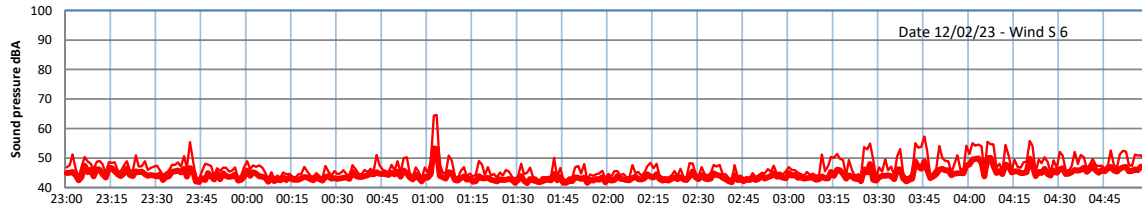

# WILTON - SOUTH GATEHOUSE NIGHTTIME LEVELS - WEEK NUMBER 7

Time  
— Lazenby — Laz max — Site — Site max