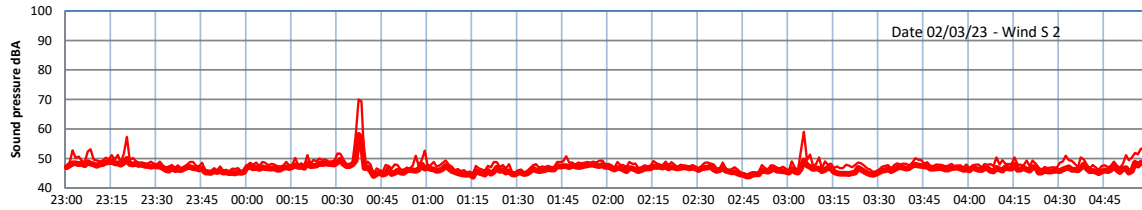

WILTON - SOUTH GATEHOUSE NIGHTTIME LEVELS - WEEK NUMBER 9

Time
— Lazenby — Laz max — Site — Site max