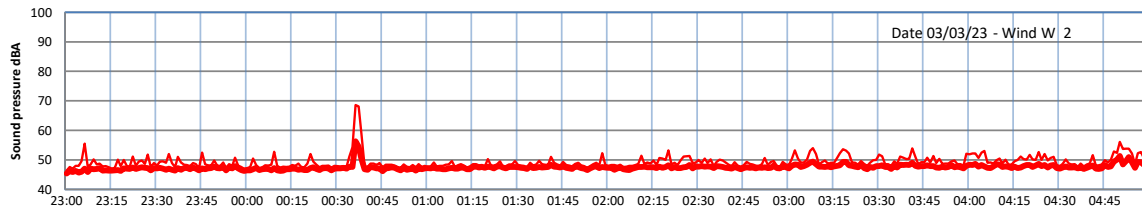

WILTON - SOUTH GATEHOUSE NIGHTTIME LEVELS - WEEK NUMBER 9

Time
— Lazenby — Laz max — Site — Site max