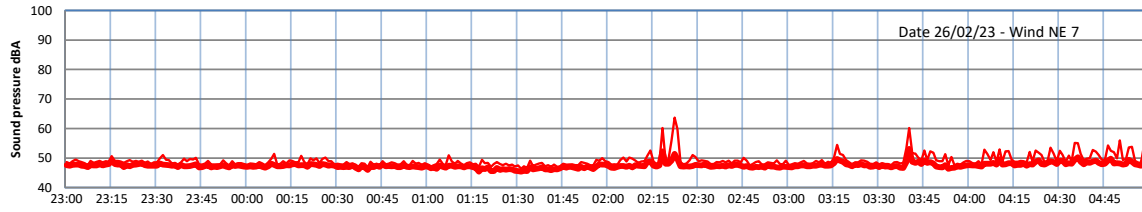

WILTON - SOUTH GATEHOUSE NIGHTTIME LEVELS - WEEK NUMBER 9

Time
— Lazenby — Laz max — Site — Site max