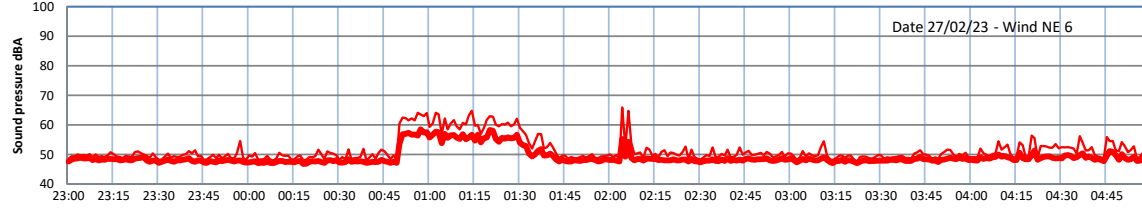

WILTON - SOUTH GATEHOUSE NIGHTTIME LEVELS - WEEK NUMBER 9

Time
— Lazenby — Laz max — Site — Site max