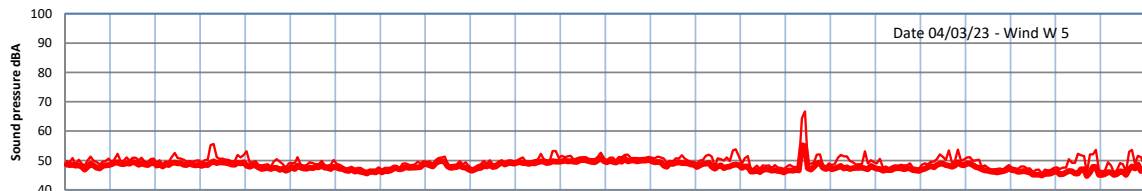

WILTON - SOUTH GATEHOUSE NIGHTTIME LEVELS - WEEK NUMBER 9

Time
— Lazenby — Laz max — Site — Site max