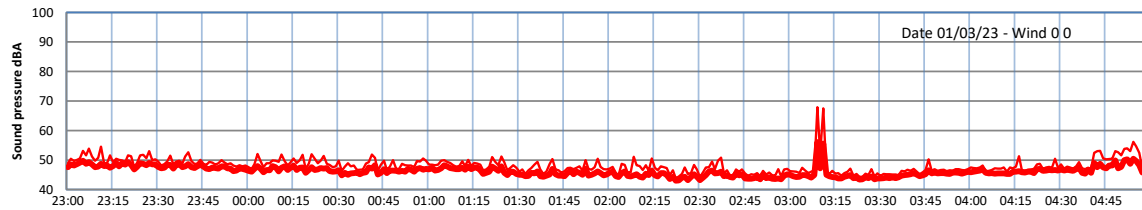

WILTON - SOUTH GATEHOUSE NIGHTTIME LEVELS - WEEK NUMBER 9

Time
— Lazenby — Laz max — Site — Site max