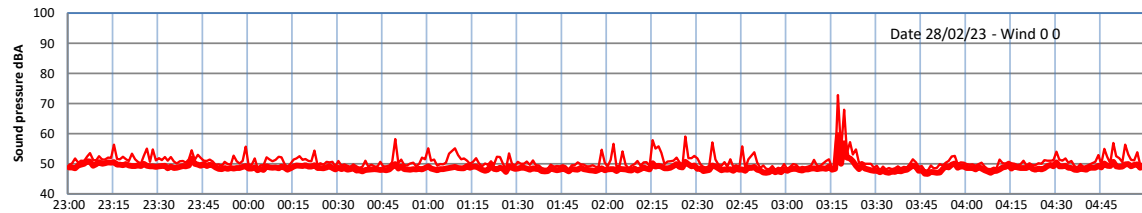

WILTON - SOUTH GATEHOUSE NIGHTTIME LEVELS - WEEK NUMBER 9

Time
— Lazenby — Laz max — Site — Site max