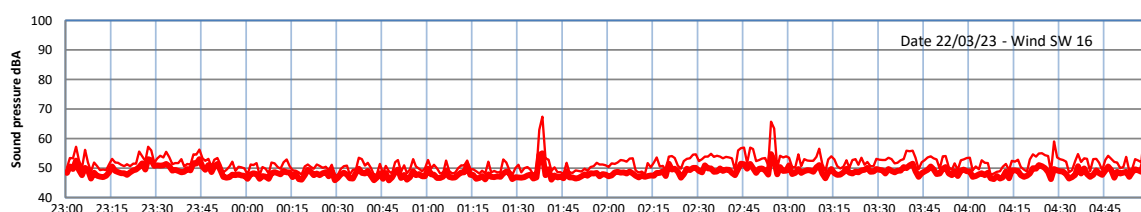

WILTON - SOUTH GATEHOUSE NIGHTTIME LEVELS - WEEK NUMBER 12

Time
— Lazenby — Laz max — Site — Site max