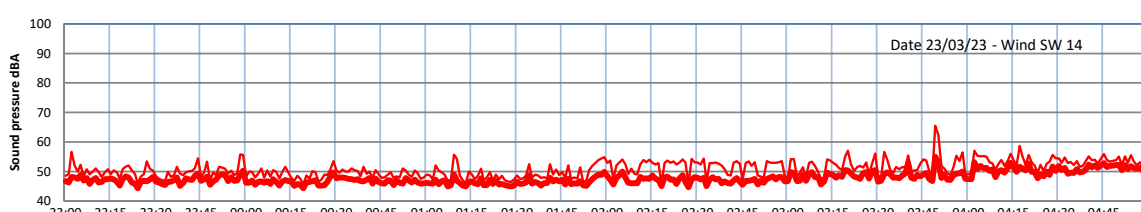

WILTON - SOUTH GATEHOUSE NIGHTTIME LEVELS - WEEK NUMBER 12

Time
— Lazenby — Laz max — Site — Site max