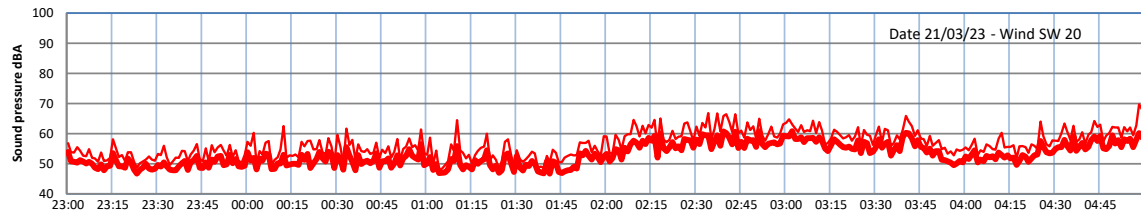

WILTON - SOUTH GATEHOUSE NIGHTTIME LEVELS - WEEK NUMBER 12

Time
— Lazenby — Laz max — Site — Site max