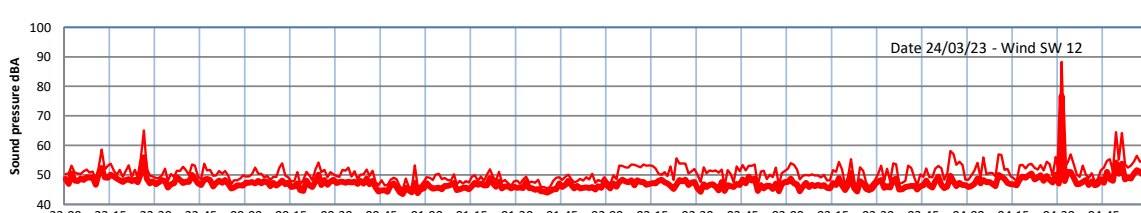

WILTON - SOUTH GATEHOUSE NIGHTTIME LEVELS - WEEK NUMBER 12

Time
— Lazenby — Laz max — Site — Site max