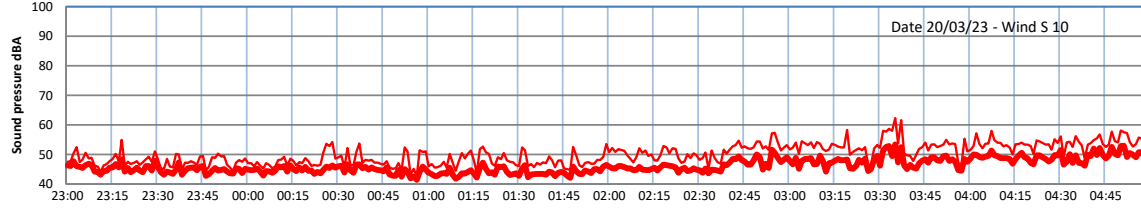

WILTON - SOUTH GATEHOUSE NIGHTTIME LEVELS - WEEK NUMBER 12

Time
— Lazenby — Laz max — Site — Site max