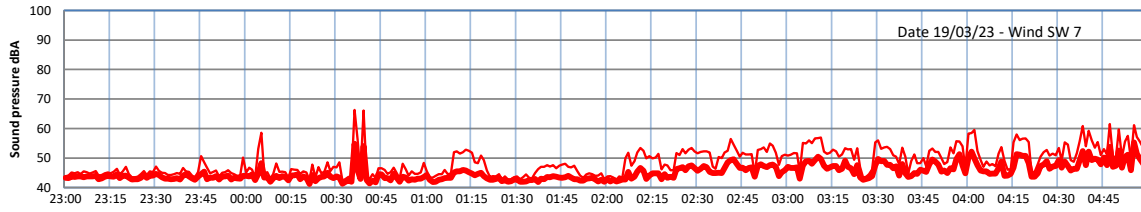

WILTON - SOUTH GATEHOUSE NIGHTTIME LEVELS - WEEK NUMBER 12

Time
— Lazenby — Laz max — Site — Site max