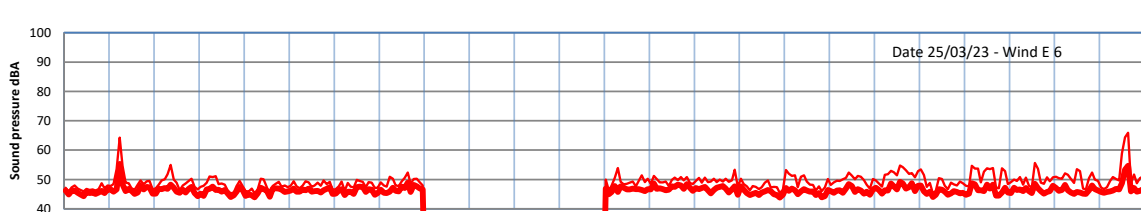

WILTON - SOUTH GATEHOUSE NIGHTTIME LEVELS - WEEK NUMBER 12

Time
— Lazenby — Laz max — Site — Site max