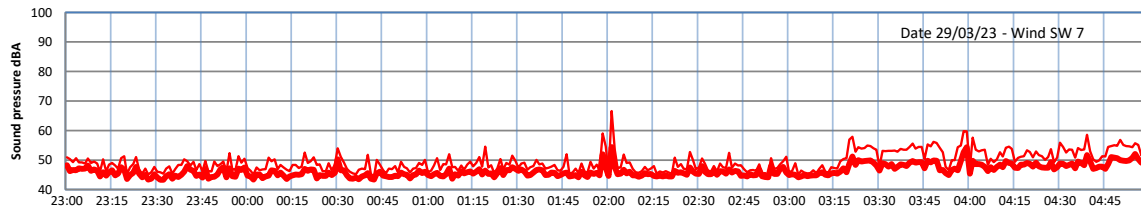

WILTON - SOUTH GATEHOUSE NIGHTTIME LEVELS - WEEK NUMBER 13

Time  
— Lazenby    — Laz max    — Site    — Site max