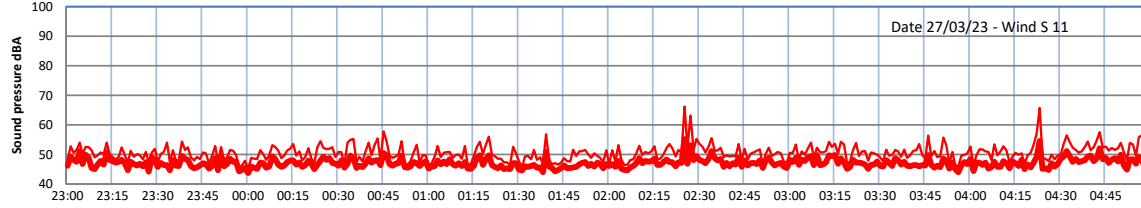

WILTON - SOUTH GATEHOUSE NIGHTTIME LEVELS - WEEK NUMBER 13

Time  
— Lazenby    — Laz max    — Site    — Site max