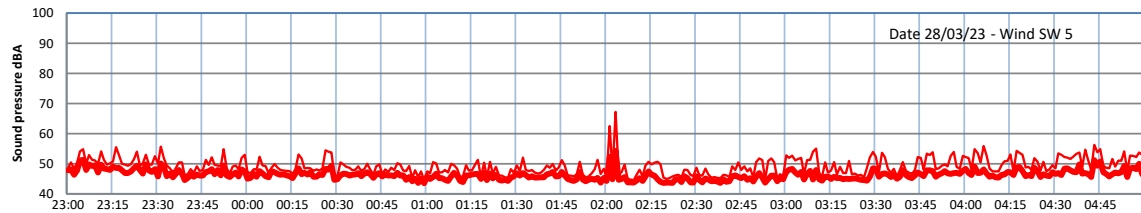

WILTON - SOUTH GATEHOUSE NIGHTTIME LEVELS - WEEK NUMBER 13

Time  
— Lazenby    — Laz max    — Site    — Site max