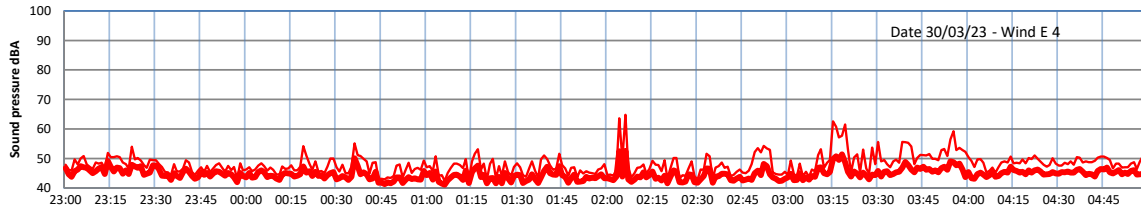

WILTON - SOUTH GATEHOUSE NIGHTTIME LEVELS - WEEK NUMBER 13

Time  
— Lazenby    — Laz max    — Site    — Site max