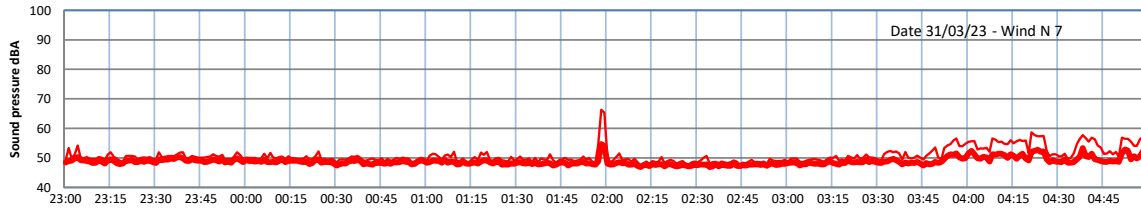

WILTON - SOUTH GATEHOUSE NIGHTTIME LEVELS - WEEK NUMBER 13

Time  
— Lazenby    — Laz max    — Site    — Site max