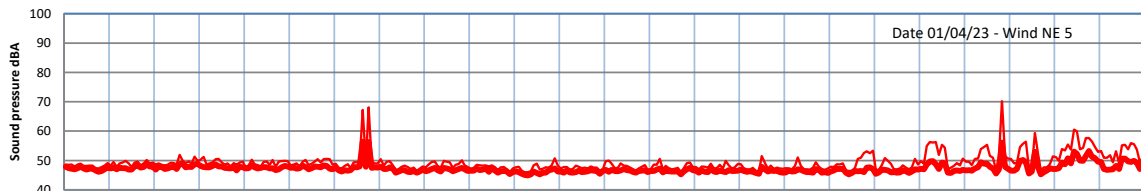

WILTON - SOUTH GATEHOUSE NIGHTTIME LEVELS - WEEK NUMBER 13

Time  
— Lazenby    — Laz max    — Site    — Site max