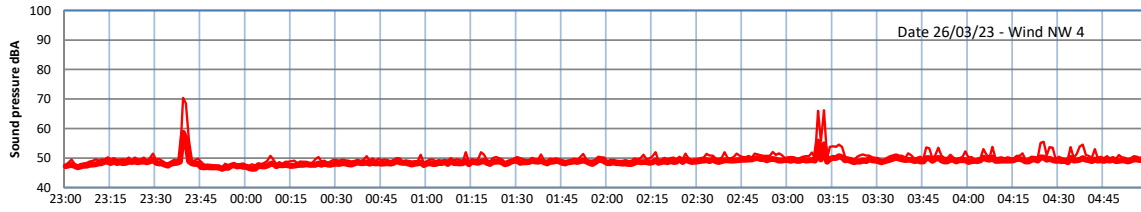

WILTON - SOUTH GATEHOUSE NIGHTTIME LEVELS - WEEK NUMBER 13

Time  
— Lazenby    — Laz max    — Site    — Site max