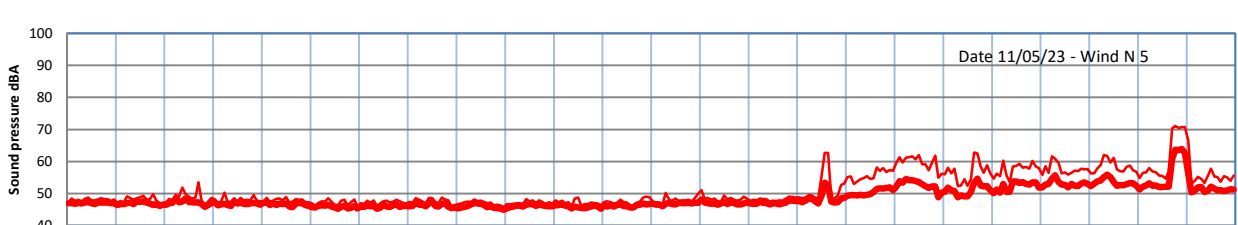

WILTON - SOUTH GATEHOUSE NIGHTTIME LEVELS - WEEK NUMBER 19

Time
Lazenby Laz max Site Site max