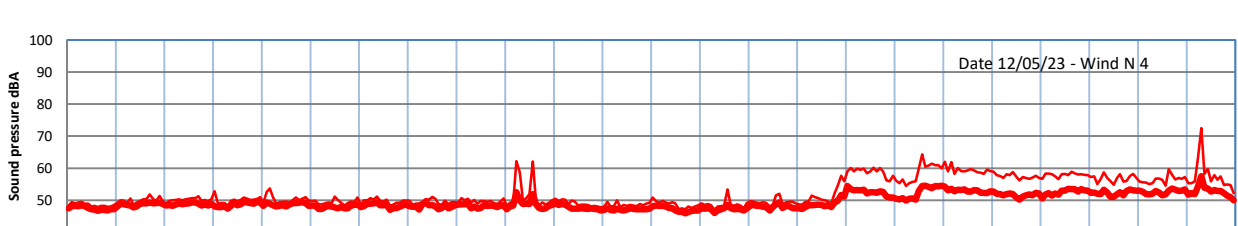

WILTON - SOUTH GATEHOUSE NIGHTTIME LEVELS - WEEK NUMBER 19

Time
Lazenby Laz max Site Site max