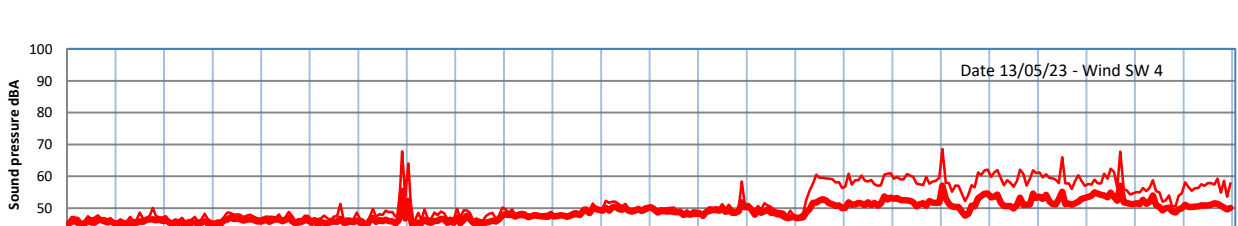

WILTON - SOUTH GATEHOUSE NIGHTTIME LEVELS - WEEK NUMBER 19

Time
Lazenby Laz max Site Site max