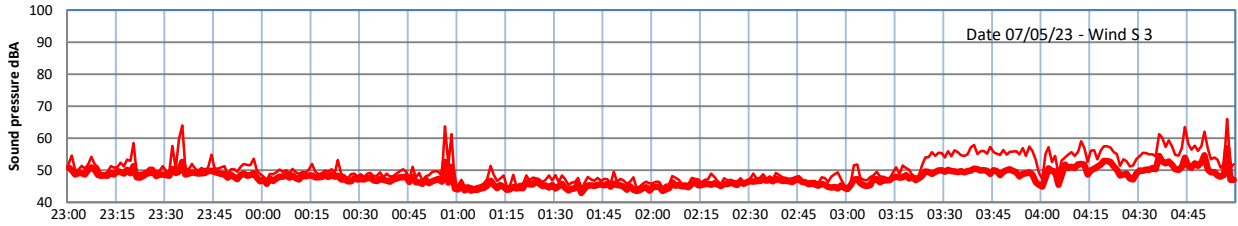

WILTON - SOUTH GATEHOUSE NIGHTTIME LEVELS - WEEK NUMBER 19

Time
Lazenby Laz max Site Site max