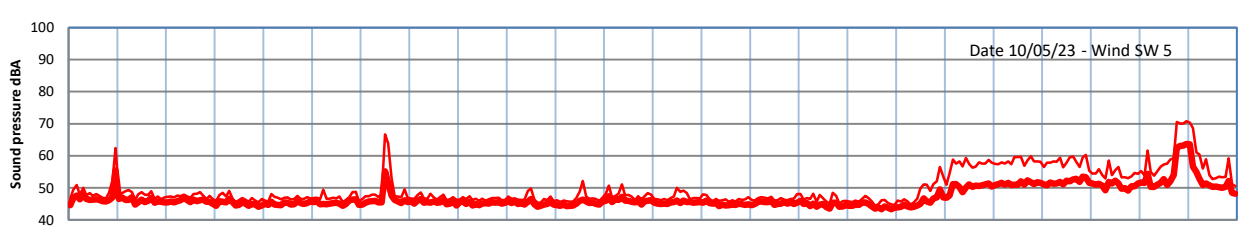

WILTON - SOUTH GATEHOUSE NIGHTTIME LEVELS - WEEK NUMBER 19

Time
Lazenby Laz max Site Site max