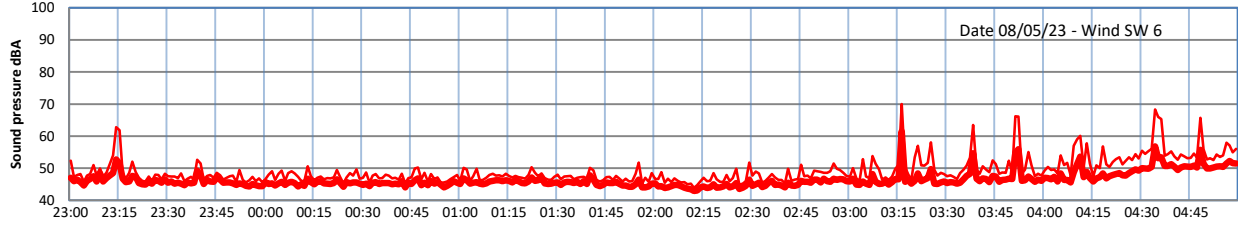

WILTON - SOUTH GATEHOUSE NIGHTTIME LEVELS - WEEK NUMBER 19

Time
Lazenby Laz max Site Site max