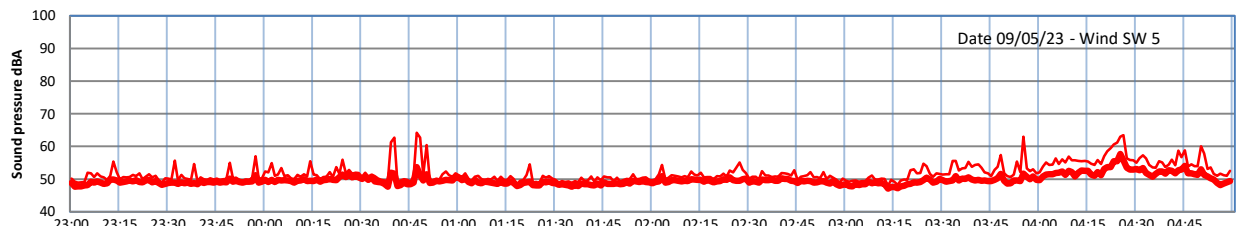

WILTON - SOUTH GATEHOUSE NIGHTTIME LEVELS - WEEK NUMBER 19

Time
Lazenby Laz max Site Site max