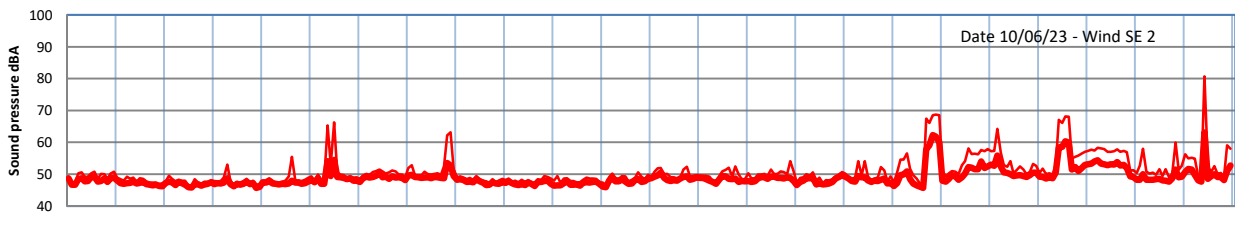

WILTON - SOUTH GATEHOUSE NIGHTTIME LEVELS - WEEK NUMBER 23

Time  
— Lazenby    — Laz max    — Site    — Site max