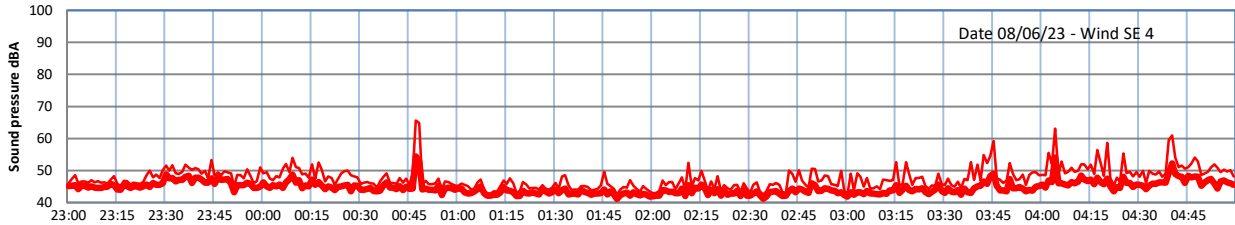

WILTON - SOUTH GATEHOUSE NIGHTTIME LEVELS - WEEK NUMBER 23

Time  
— Lazenby    — Laz max    — Site    — Site max