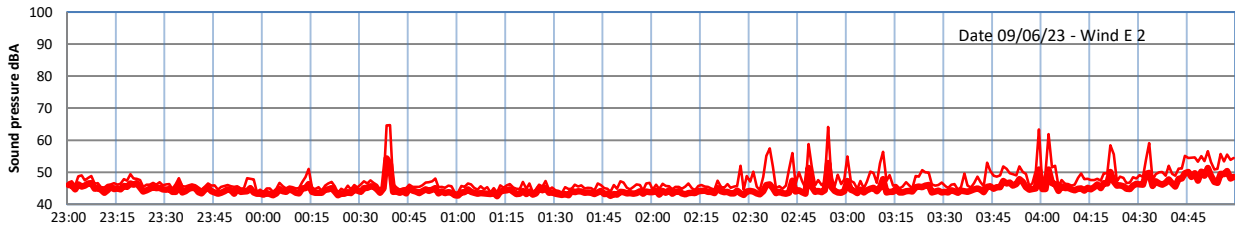

WILTON - SOUTH GATEHOUSE NIGHTTIME LEVELS - WEEK NUMBER 23

Time  
— Lazenby    — Laz max    — Site    — Site max