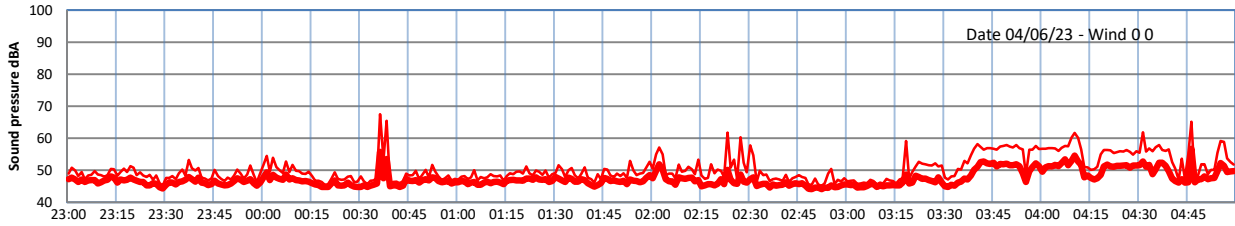

WILTON - SOUTH GATEHOUSE NIGHTTIME LEVELS - WEEK NUMBER 23

Time  
— Lazenby    — Laz max    — Site    — Site max