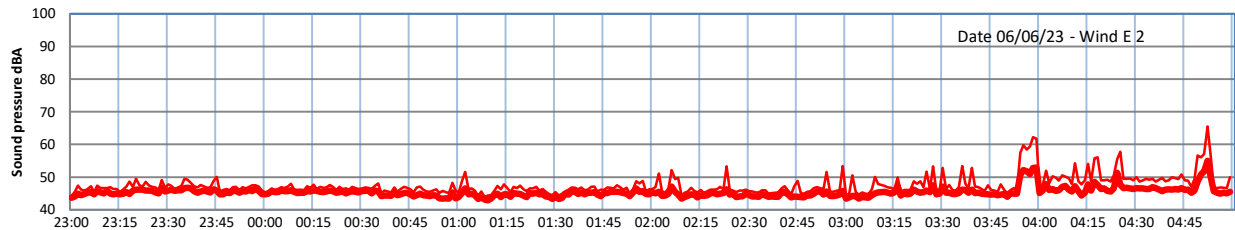

WILTON - SOUTH GATEHOUSE NIGHTTIME LEVELS - WEEK NUMBER 23

Time  
— Lazenby    — Laz max    — Site    — Site max