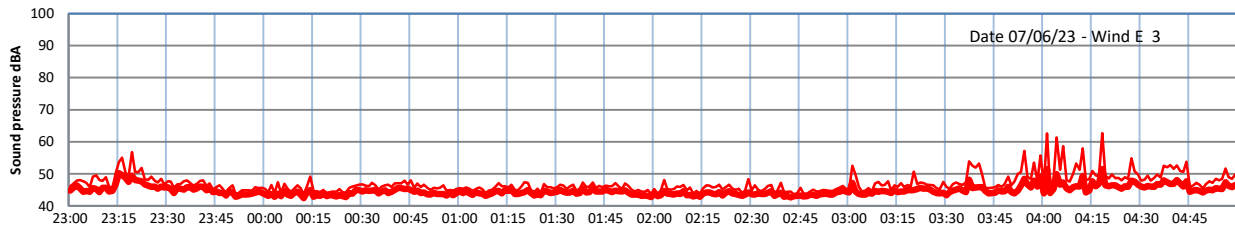

WILTON - SOUTH GATEHOUSE NIGHTTIME LEVELS - WEEK NUMBER 23

Time  
— Lazenby    — Laz max    — Site    — Site max