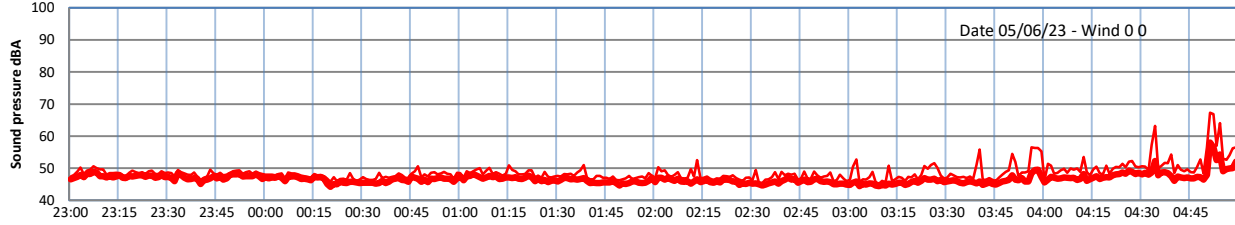

WILTON - SOUTH GATEHOUSE NIGHTTIME LEVELS - WEEK NUMBER 23

Time  
— Lazenby    — Laz max    — Site    — Site max