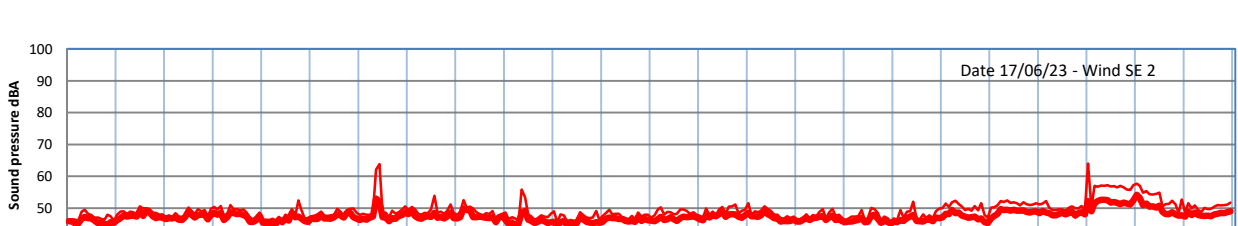

WILTON - SOUTH GATEHOUSE NIGHTTIME LEVELS - WEEK NUMBER 24

Time
— Lazenby — Laz max — Site — Site max