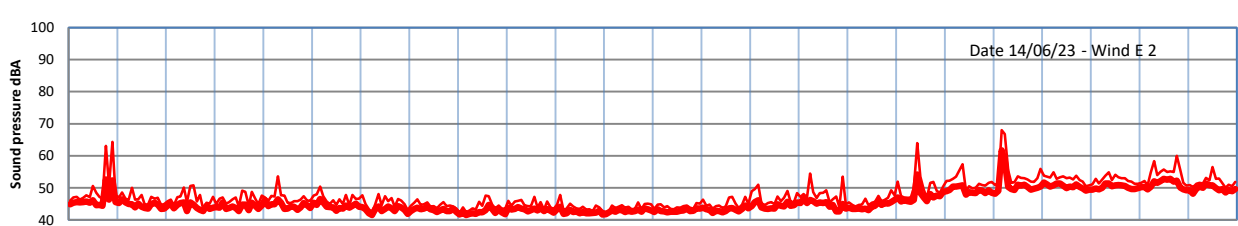

WILTON - SOUTH GATEHOUSE NIGHTTIME LEVELS - WEEK NUMBER 24

Time
— Lazenby — Laz max — Site — Site max