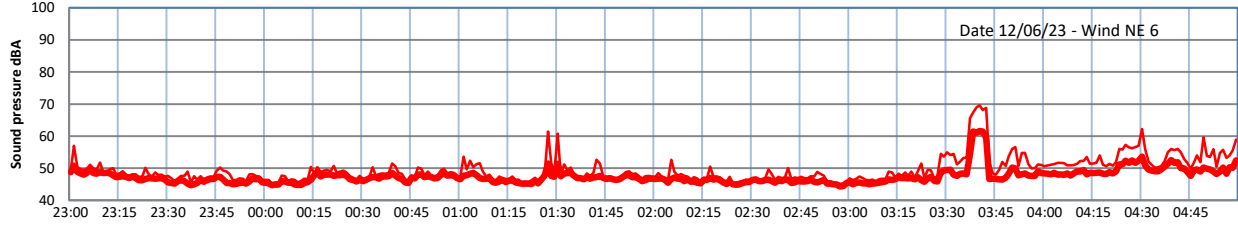

WILTON - SOUTH GATEHOUSE NIGHTTIME LEVELS - WEEK NUMBER 24

Time
— Lazenby — Laz max — Site — Site max