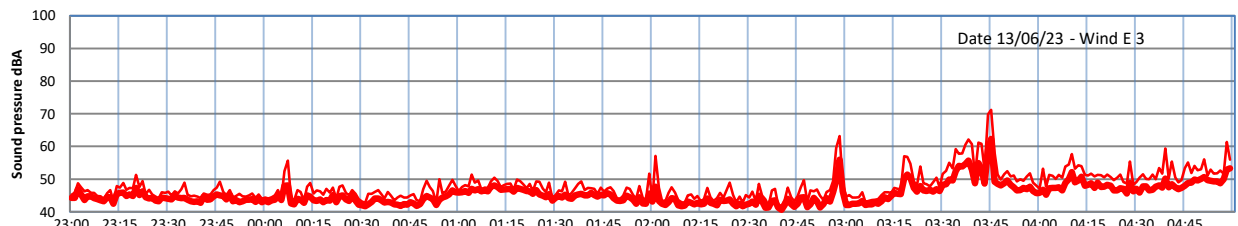

WILTON - SOUTH GATEHOUSE NIGHTTIME LEVELS - WEEK NUMBER 24

Time
— Lazenby — Laz max — Site — Site max