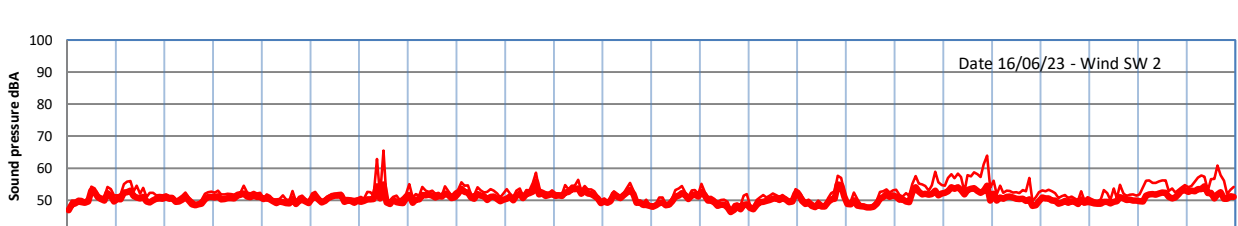

WILTON - SOUTH GATEHOUSE NIGHTTIME LEVELS - WEEK NUMBER 24

Time
— Lazenby — Laz max — Site — Site max