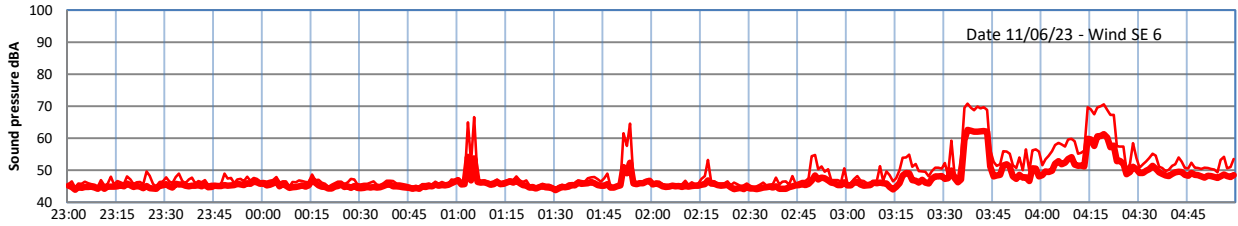

WILTON - SOUTH GATEHOUSE NIGHTTIME LEVELS - WEEK NUMBER 24

Time
— Lazenby — Laz max — Site — Site max