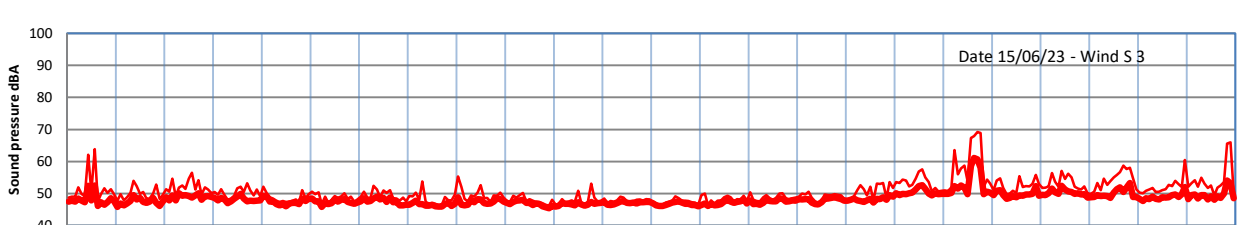

WILTON - SOUTH GATEHOUSE NIGHTTIME LEVELS - WEEK NUMBER 24

Time
— Lazenby — Laz max — Site — Site max