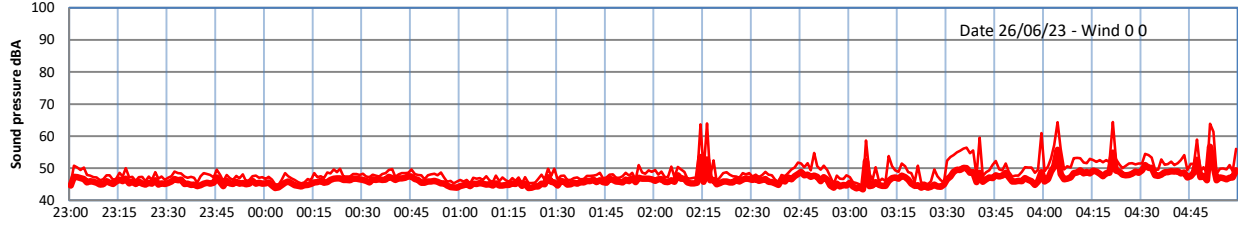

WILTON - SOUTH GATEHOUSE NIGHTTIME LEVELS - WEEK NUMBER 26

Time
— Lazenby — Laz max — Site — Site max