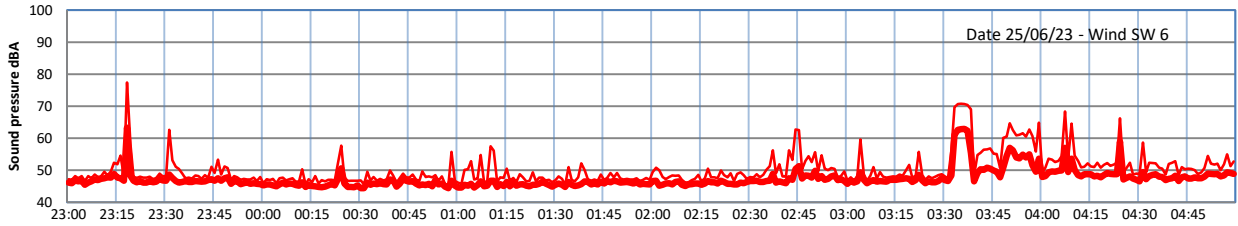

WILTON - SOUTH GATEHOUSE NIGHTTIME LEVELS - WEEK NUMBER 26

Time
— Lazenby — Laz max — Site — Site max