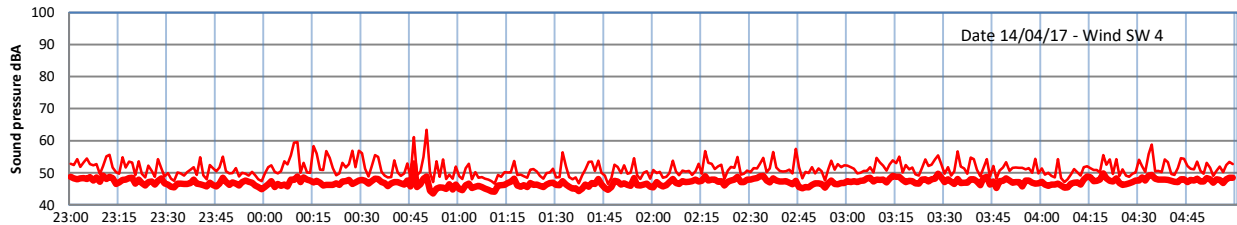

# LAZENBY + WILTON NIGHTTIME LEVELS

## Site 0 - LAZENBY DATA ONLY

Time  
— Lazenby — Laz max — Site — Site max