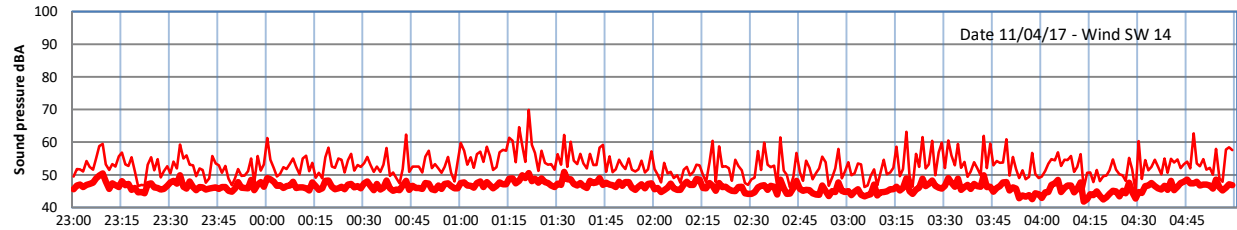

# LAZENBY + WILTON NIGHTTIME LEVELS

## Site 0 - LAZENBY DATA ONLY

Time  
— Lazenby — Laz max — Site — Site max