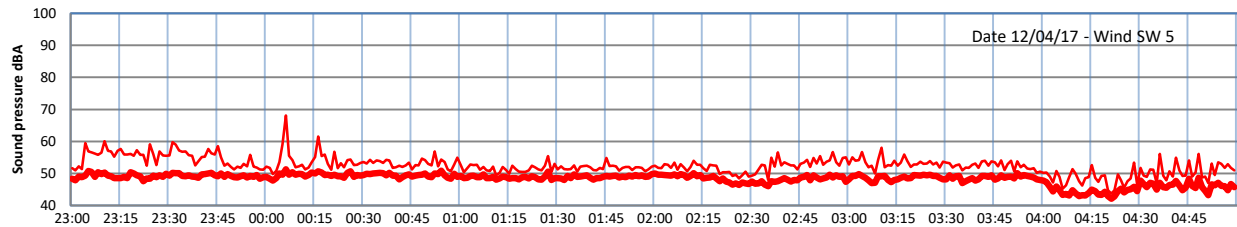

# LAZENBY + WILTON NIGHTTIME LEVELS

## Site 0 - LAZENBY DATA ONLY

Time  
— Lazenby — Laz max — Site — Site max