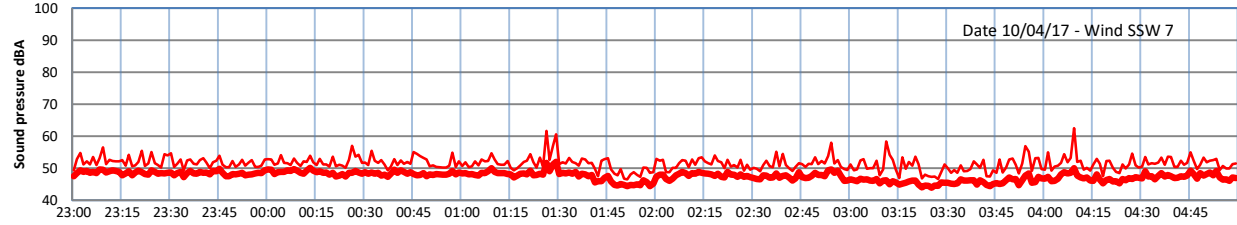

# LAZENBY + WILTON NIGHTTIME LEVELS

## Site 0 - LAZENBY DATA ONLY

Time  
— Lazenby — Laz max — Site — Site max