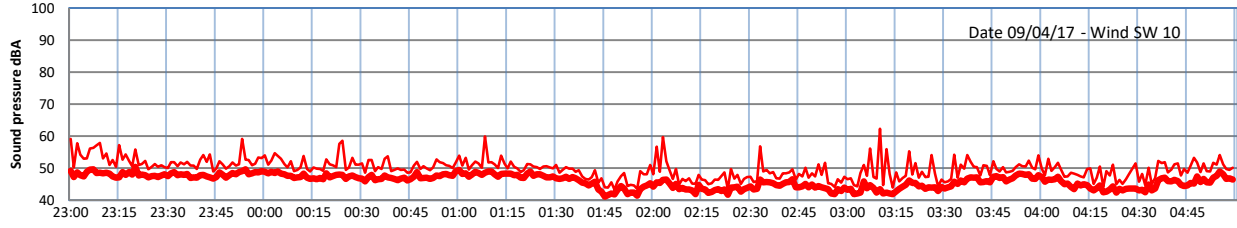

# LAZENBY + WILTON NIGHTTIME LEVELS

## Site 0 - LAZENBY DATA ONLY

Time  
— Lazenby — Laz max — Site — Site max