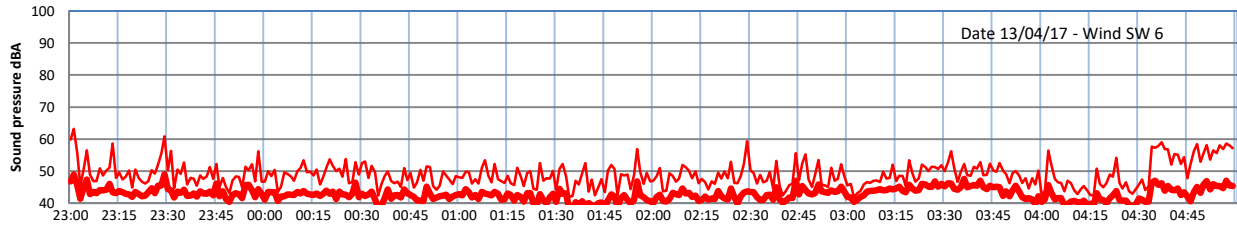

# LAZENBY + WILTON NIGHTTIME LEVELS

## Site 0 - LAZENBY DATA ONLY

Time  
— Lazenby — Laz max — Site — Site max