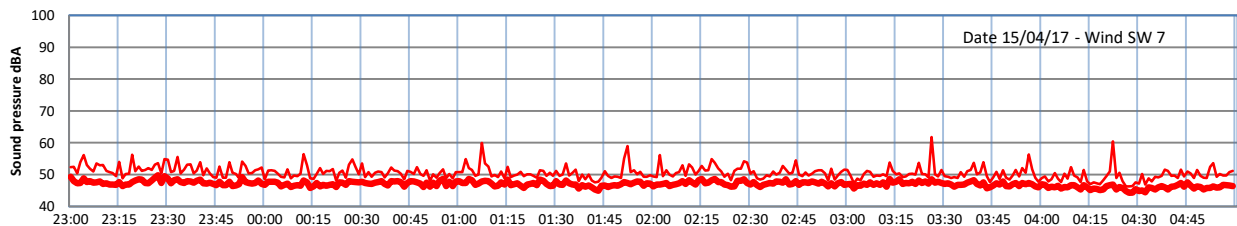

# LAZENBY + WILTON NIGHTTIME LEVELS

## Site 0 - LAZENBY DATA ONLY

Time  
— Lazenby — Laz max — Site — Site max