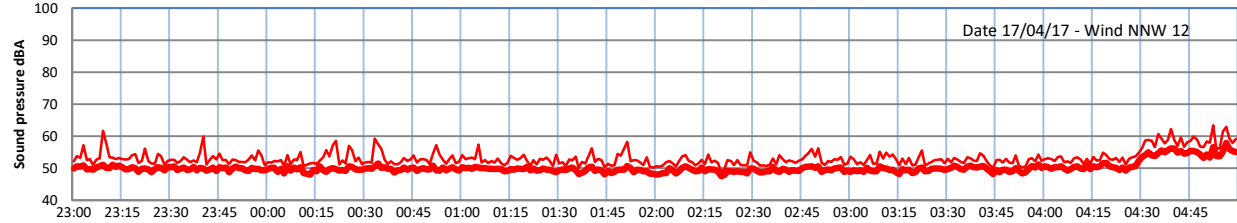

LAZENBY + WILTON NIGHTTIME LEVELS

Site 0 - LAZENBY DATA ONLY

Time
— Lazenby — Laz max — Site — Site max