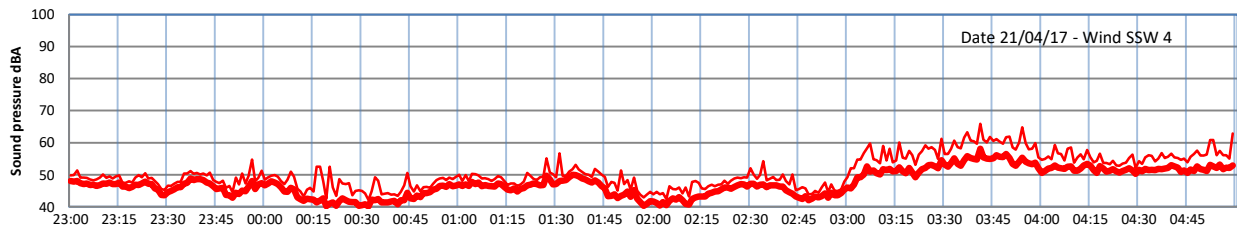

LAZENBY + WILTON NIGHTTIME LEVELS

Site 0 - LAZENBY DATA ONLY

Time
— Lazenby — Laz max — Site — Site max