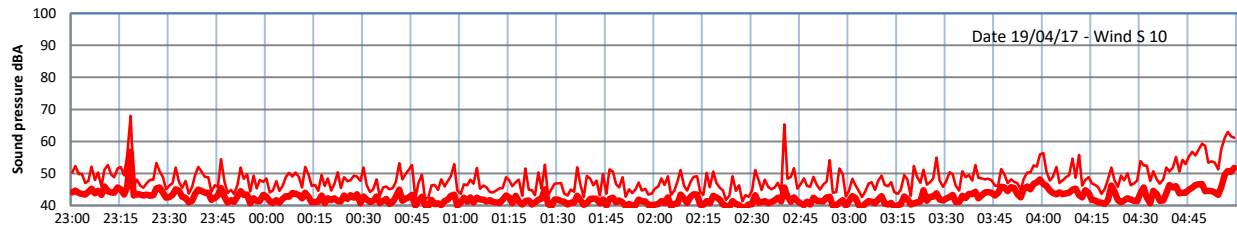

LAZENBY + WILTON NIGHTTIME LEVELS

Site 0 - LAZENBY DATA ONLY

Time
— Lazenby — Laz max — Site — Site max