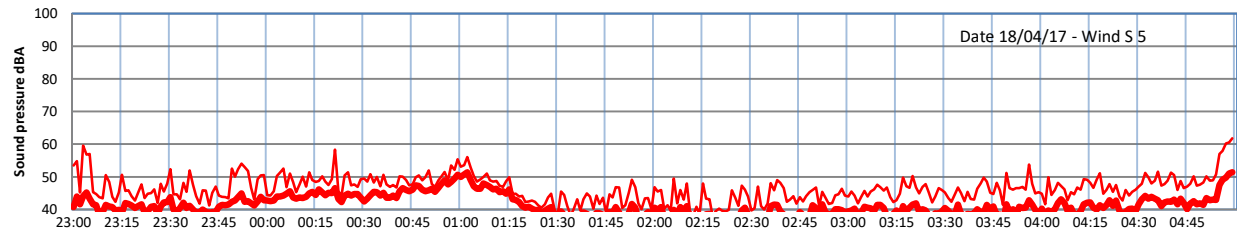

LAZENBY + WILTON NIGHTTIME LEVELS

Site 0 - LAZENBY DATA ONLY

Time
— Lazenby — Laz max — Site — Site max