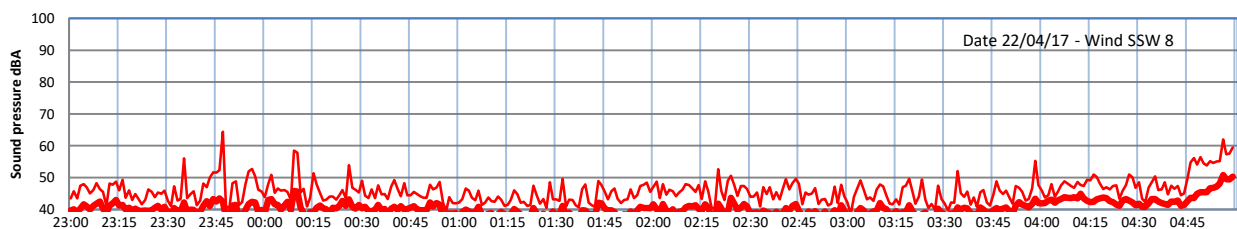

LAZENBY + WILTON NIGHTTIME LEVELS

Site 0 - LAZENBY DATA ONLY

Time
— Lazenby — Laz max — Site — Site max