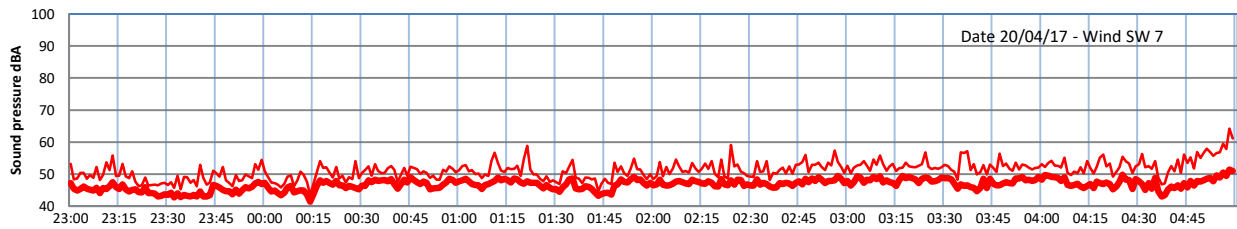

LAZENBY + WILTON NIGHTTIME LEVELS

Site 0 - LAZENBY DATA ONLY

Time
— Lazenby — Laz max — Site — Site max