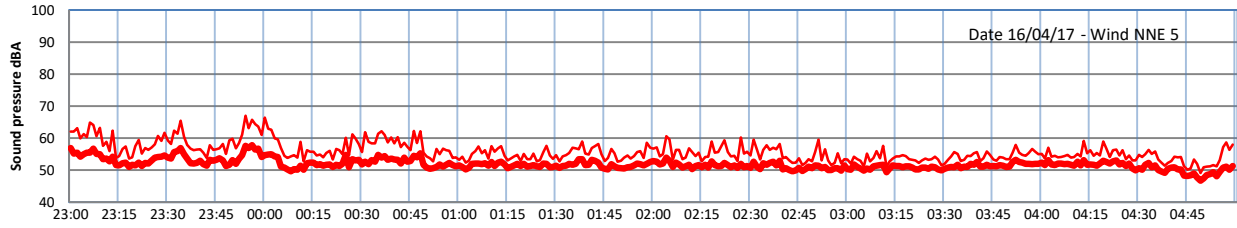

LAZENBY + WILTON NIGHTTIME LEVELS

Site 0 - LAZENBY DATA ONLY

Time
— Lazenby — Laz max — Site — Site max