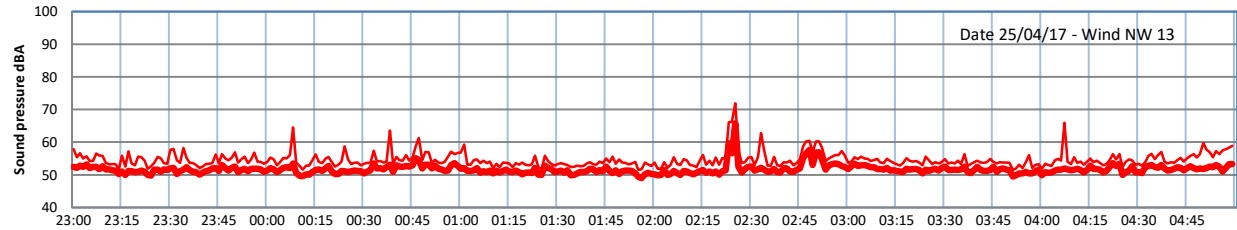

LAZENBY + WILTON NIGHTTIME LEVELS

Site 0 - LAZENBY DATA ONLY

Time
— Lazenby — Laz max — Site — Site max