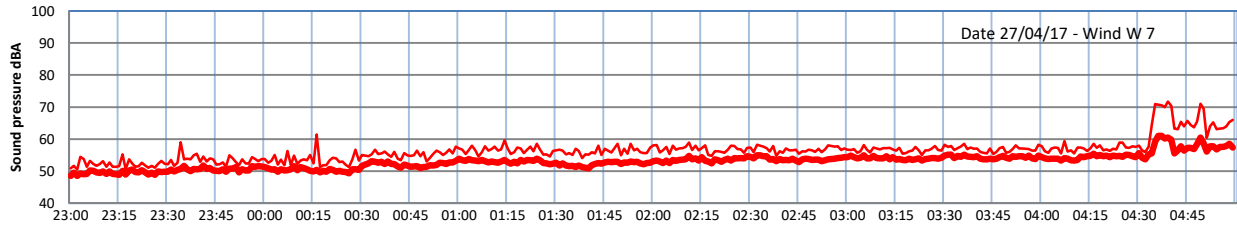

LAZENBY + WILTON NIGHTTIME LEVELS

Site 0 - LAZENBY DATA ONLY

Time
— Lazenby — Laz max — Site — Site max