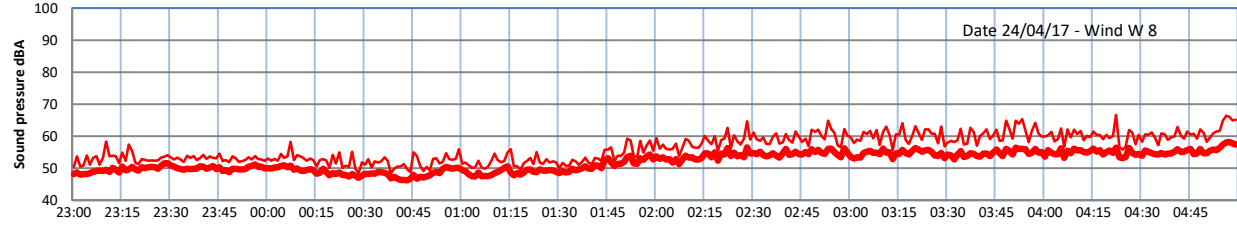

LAZENBY + WILTON NIGHTTIME LEVELS

Site 0 - LAZENBY DATA ONLY

Time
— Lazenby — Laz max — Site — Site max