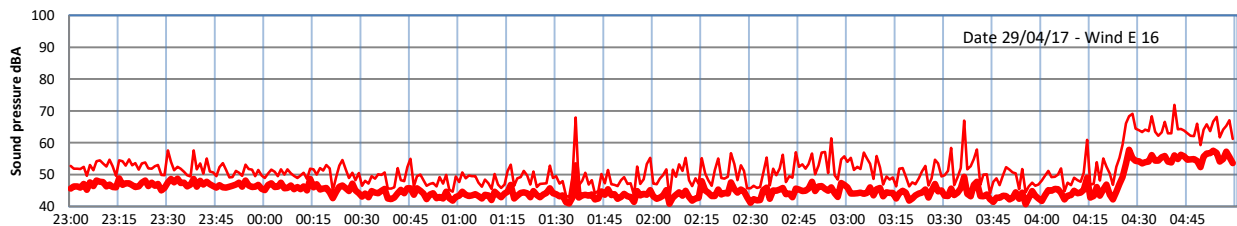

LAZENBY + WILTON NIGHTTIME LEVELS

Site 0 - LAZENBY DATA ONLY

Time
— Lazenby — Laz max — Site — Site max