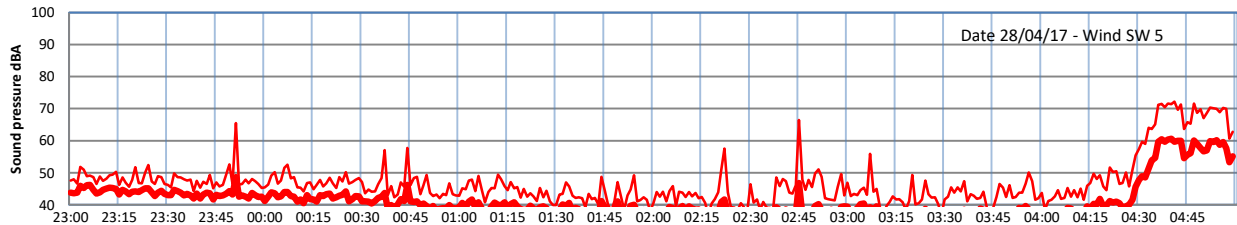

LAZENBY + WILTON NIGHTTIME LEVELS

Site 0 - LAZENBY DATA ONLY

Time
— Lazenby — Laz max — Site — Site max