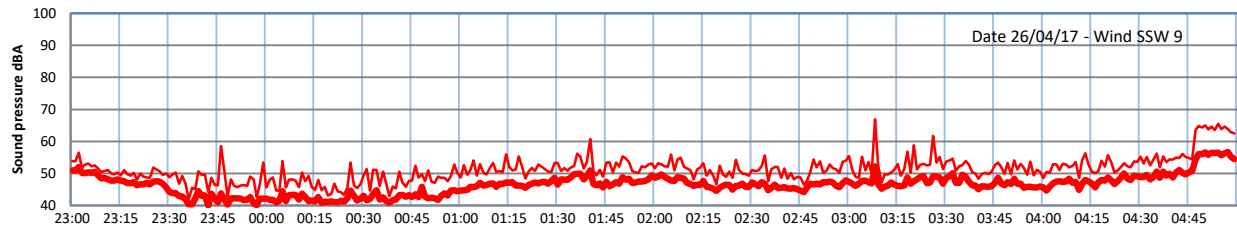

LAZENBY + WILTON NIGHTTIME LEVELS

Site 0 - LAZENBY DATA ONLY

Time
— Lazenby — Laz max — Site — Site max