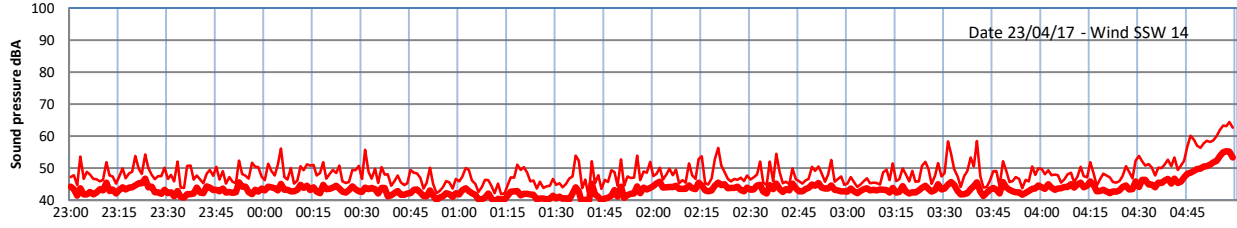

LAZENBY + WILTON NIGHTTIME LEVELS

Site 0 - LAZENBY DATA ONLY

Time
— Lazenby — Laz max — Site — Site max