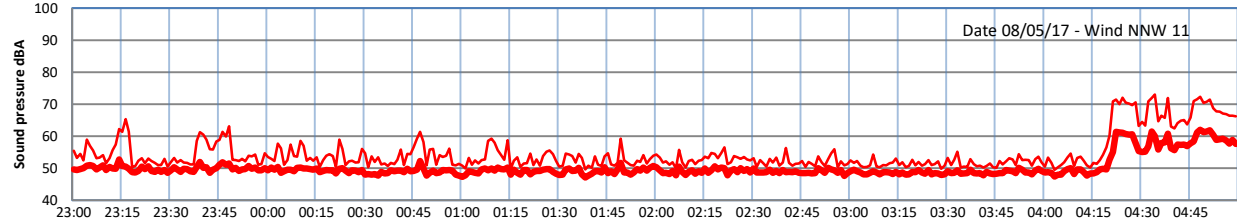

LAZENBY + WILTON NIGHTTIME LEVELS

Site 0 - LAZENBY DATA ONLY

Time
— Lazenby — Laz max — Site — Site max