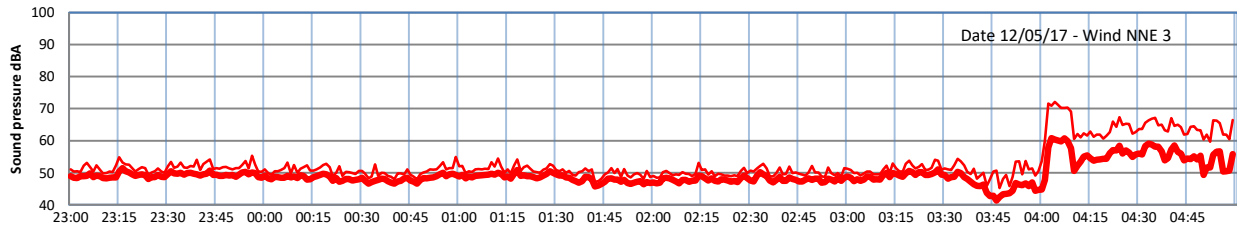

LAZENBY + WILTON NIGHTTIME LEVELS

Site 0 - LAZENBY DATA ONLY

Time
— Lazenby — Laz max — Site — Site max