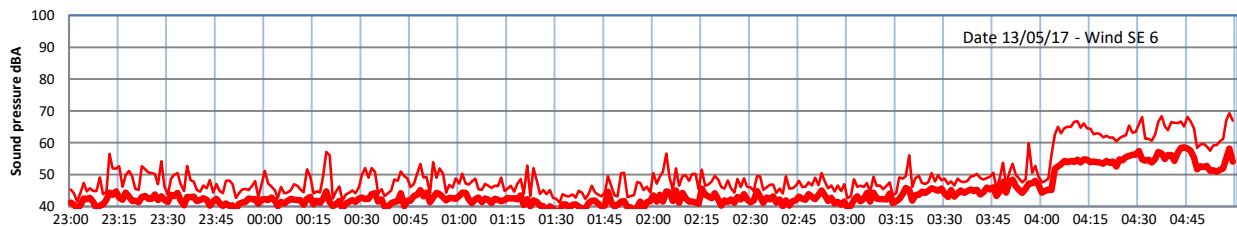

LAZENBY + WILTON NIGHTTIME LEVELS

Site 0 - LAZENBY DATA ONLY

Time
— Lazenby — Laz max — Site — Site max