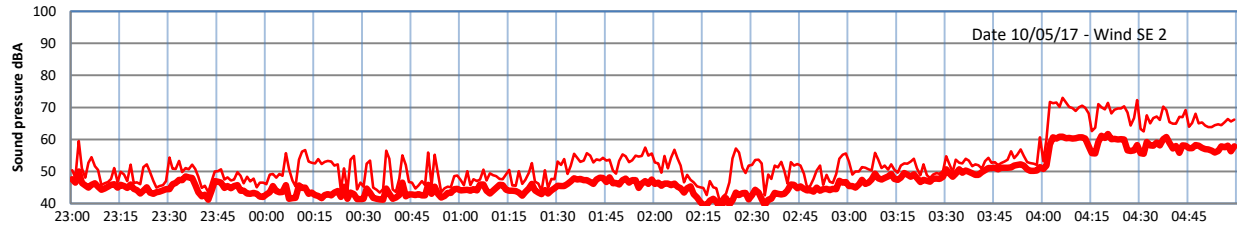

LAZENBY + WILTON NIGHTTIME LEVELS

Site 0 - LAZENBY DATA ONLY

Time
— Lazenby — Laz max — Site — Site max