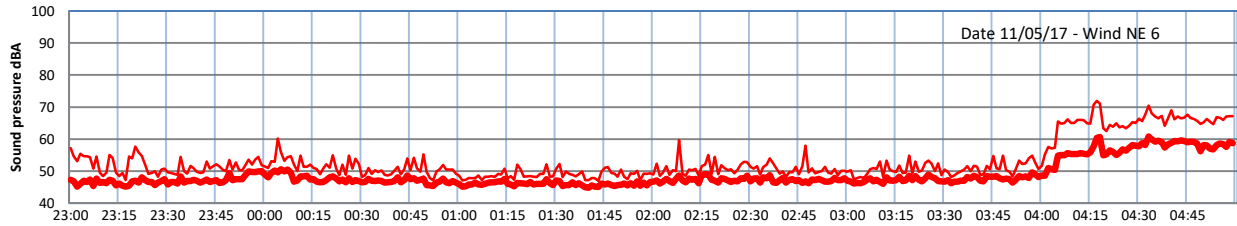

LAZENBY + WILTON NIGHTTIME LEVELS

Site 0 - LAZENBY DATA ONLY

Time
— Lazenby — Laz max — Site — Site max