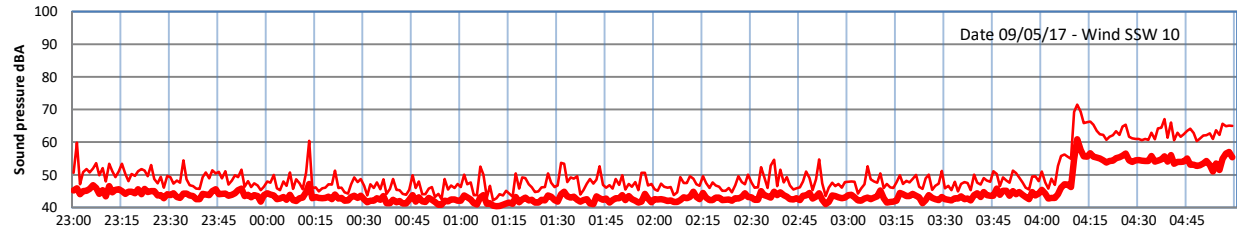

LAZENBY + WILTON NIGHTTIME LEVELS

Site 0 - LAZENBY DATA ONLY

Time
— Lazenby — Laz max — Site — Site max