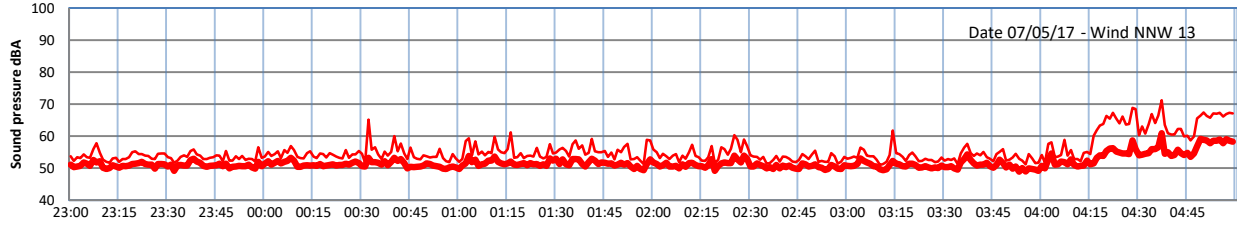

LAZENBY + WILTON NIGHTTIME LEVELS

Site 0 - LAZENBY DATA ONLY

Time
— Lazenby — Laz max — Site — Site max