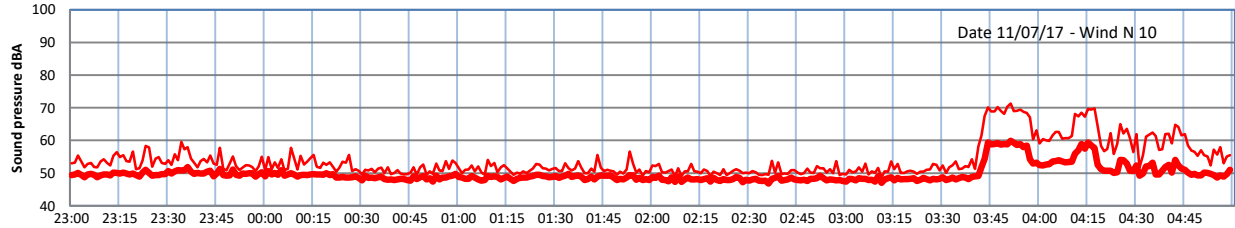

LAZENBY + WILTON NIGHTTIME LEVELS

Site 0 - LAZENBY DATA ONLY

Time
Lazenby Laz max Site Site max