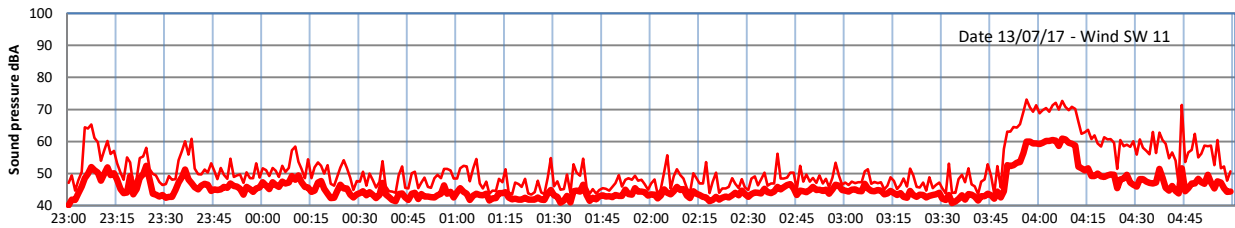

LAZENBY + WILTON NIGHTTIME LEVELS

Site 0 - LAZENBY DATA ONLY

Time
Lazenby Laz max Site Site max