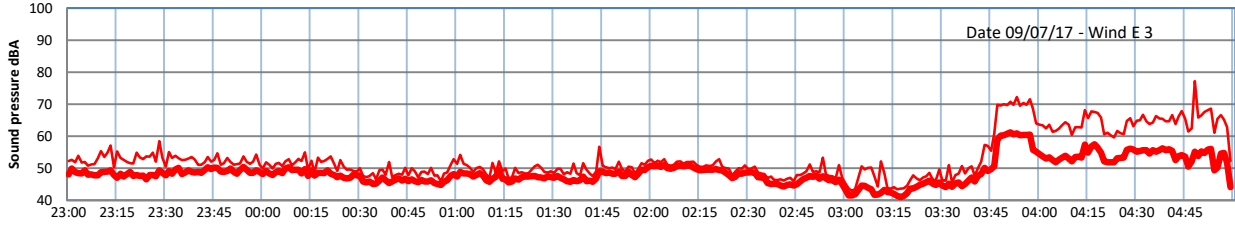

LAZENBY + WILTON NIGHTTIME LEVELS

Site 0 - LAZENBY DATA ONLY

Time
Lazenby Laz max Site Site max