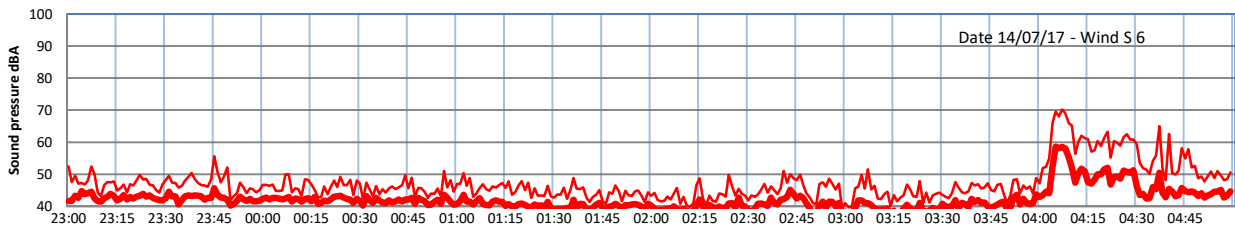

LAZENBY + WILTON NIGHTTIME LEVELS

Site 0 - LAZENBY DATA ONLY

Time
Lazenby Laz max Site Site max