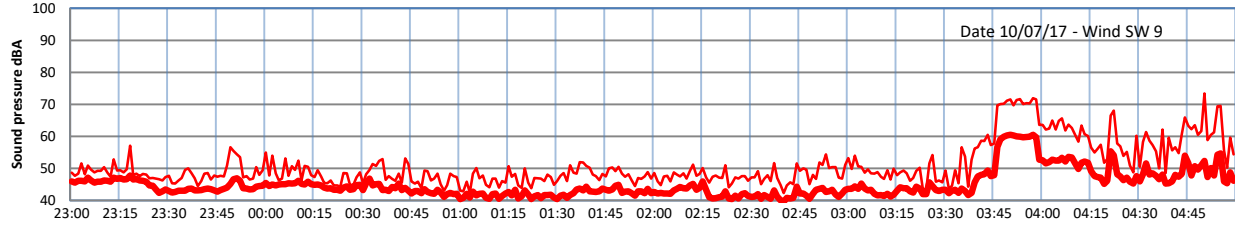

LAZENBY + WILTON NIGHTTIME LEVELS

Site 0 - LAZENBY DATA ONLY

Time
Lazenby Laz max Site Site max