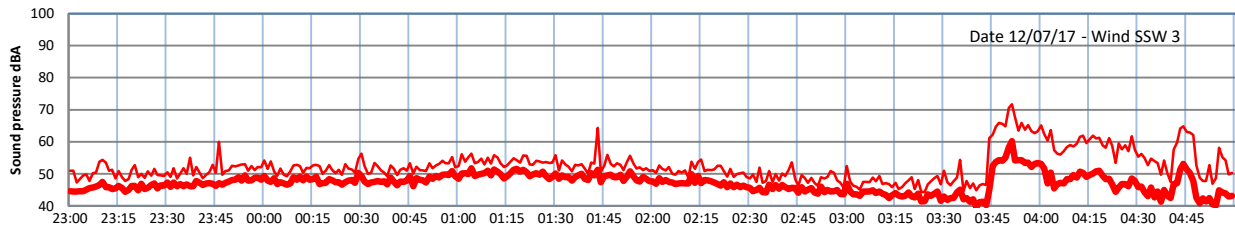

LAZENBY + WILTON NIGHTTIME LEVELS

Site 0 - LAZENBY DATA ONLY

Time
Lazenby Laz max Site Site max