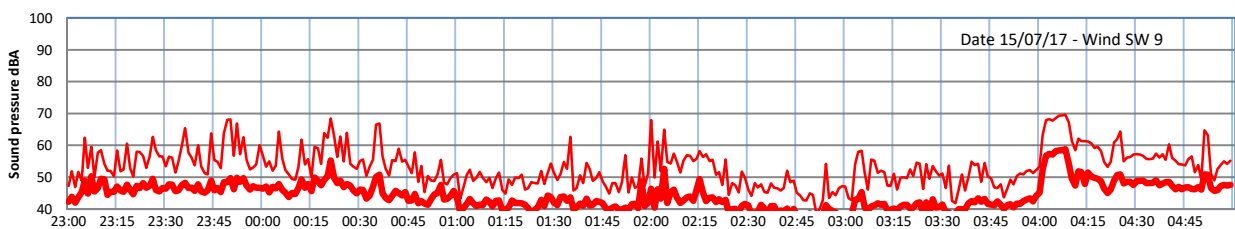

LAZENBY + WILTON NIGHTTIME LEVELS

Site 0 - LAZENBY DATA ONLY

Time
Lazenby Laz max Site Site max