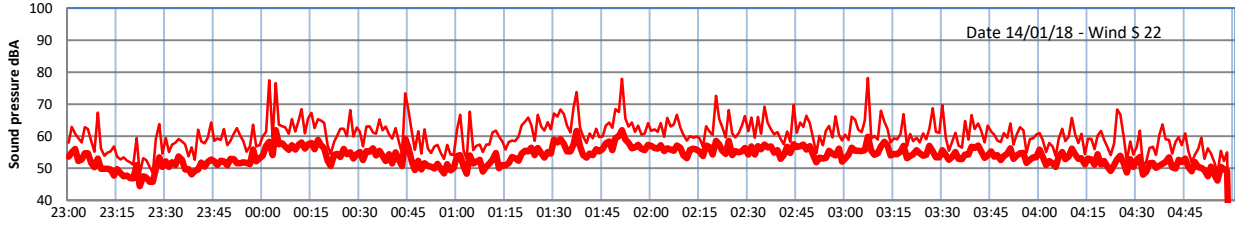

LAZENBY + WILTON NIGHTTIME LEVELS

Site 0 - LAZENBY DATA ONLY

Time
— Lazenby — Laz max — Site — Site max