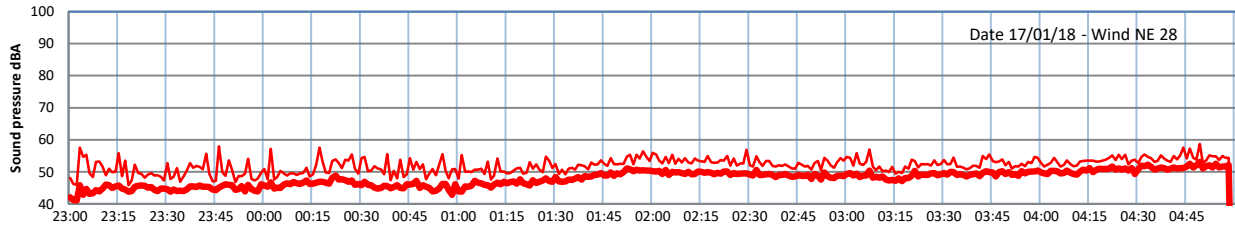

LAZENBY + WILTON NIGHTTIME LEVELS

Site 0 - LAZENBY DATA ONLY

Time
— Lazenby — Laz max — Site — Site max