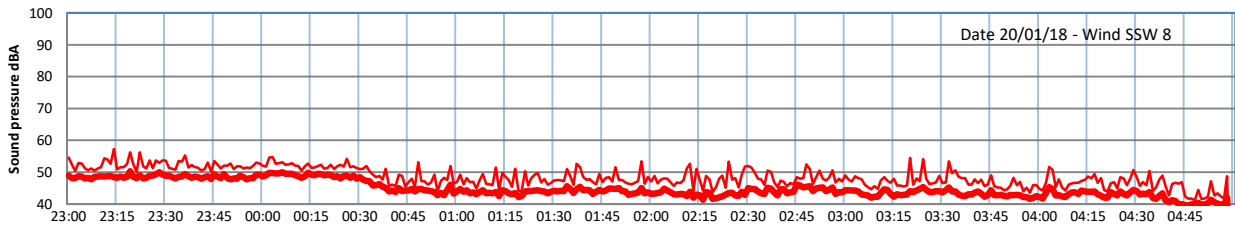

LAZENBY + WILTON NIGHTTIME LEVELS

Site 0 - LAZENBY DATA ONLY

Time
— Lazenby — Laz max — Site — Site max