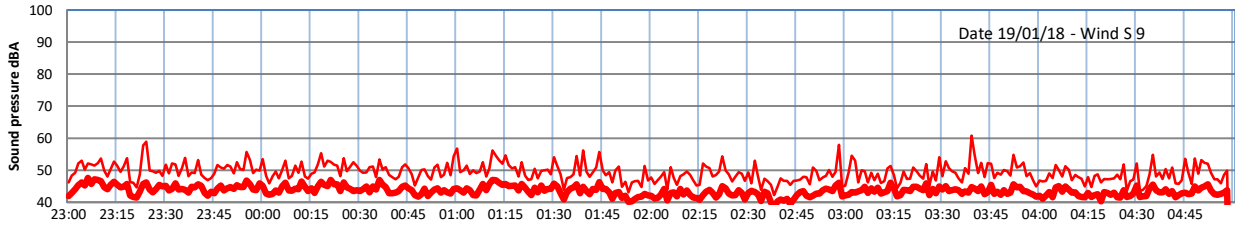

LAZENBY + WILTON NIGHTTIME LEVELS

Site 0 - LAZENBY DATA ONLY

Time
— Lazenby — Laz max — Site — Site max