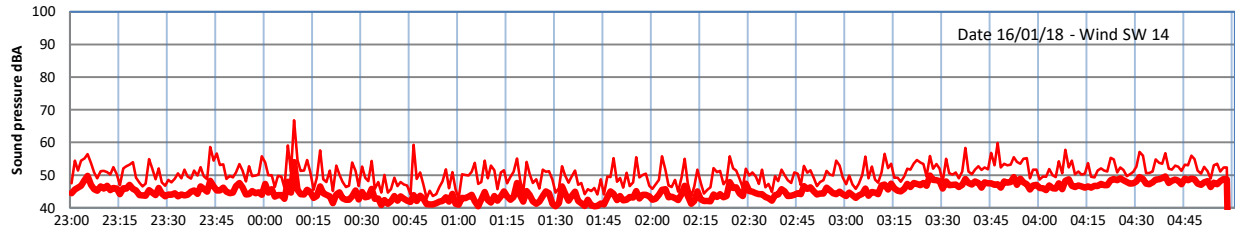

LAZENBY + WILTON NIGHTTIME LEVELS

Site 0 - LAZENBY DATA ONLY

Time
— Lazenby — Laz max — Site — Site max