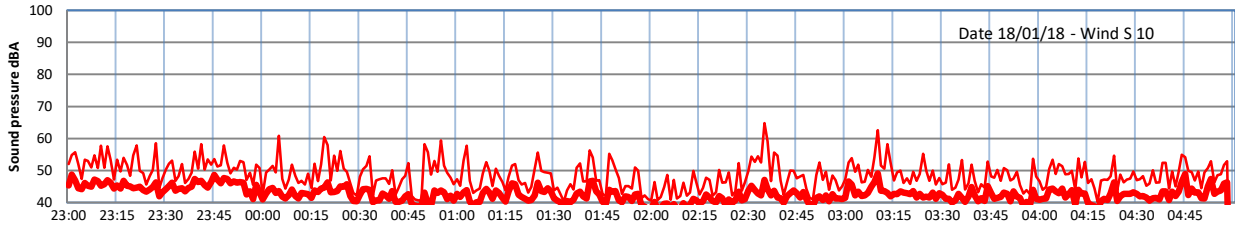

LAZENBY + WILTON NIGHTTIME LEVELS

Site 0 - LAZENBY DATA ONLY

Time
— Lazenby — Laz max — Site — Site max