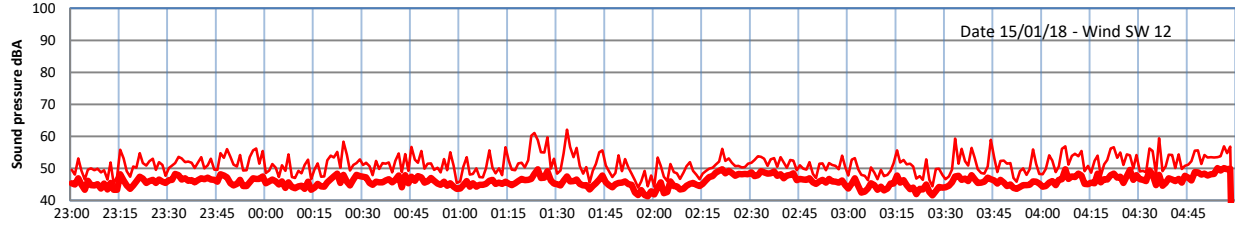

LAZENBY + WILTON NIGHTTIME LEVELS

Site 0 - LAZENBY DATA ONLY

Time
— Lazenby — Laz max — Site — Site max