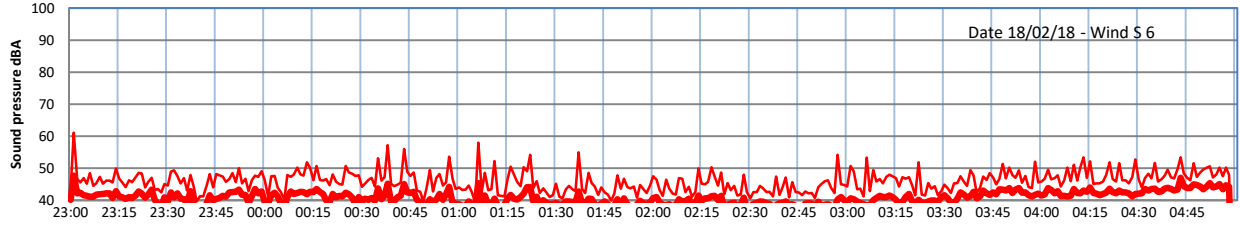

LAZENBY + WILTON NIGHTTIME LEVELS

Site 0 - LAZENBY DATA ONLY

Time
Lazenby Laz max Site Site max