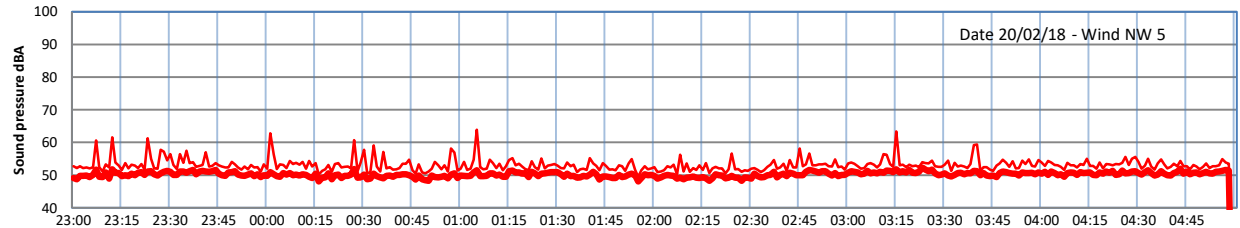

LAZENBY + WILTON NIGHTTIME LEVELS

Site 0 - LAZENBY DATA ONLY

Time
Lazenby Laz max Site Site max