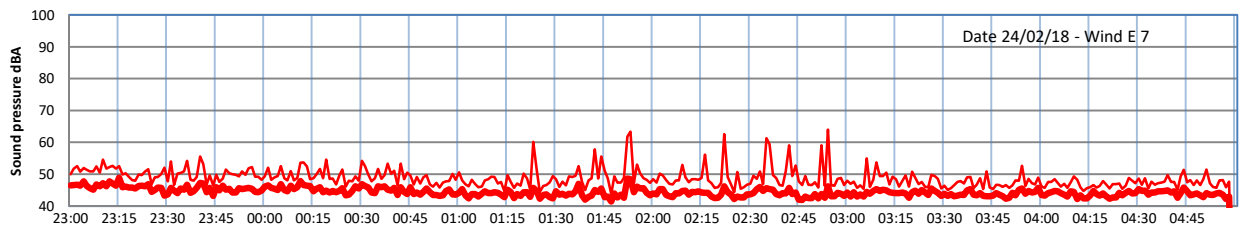

LAZENBY + WILTON NIGHTTIME LEVELS

Site 0 - LAZENBY DATA ONLY

Time
Lazenby Laz max Site Site max