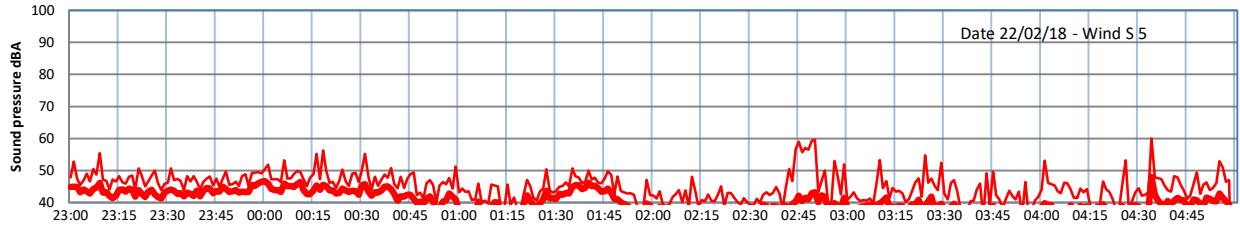

LAZENBY + WILTON NIGHTTIME LEVELS

Site 0 - LAZENBY DATA ONLY

Time
Lazenby Laz max Site Site max