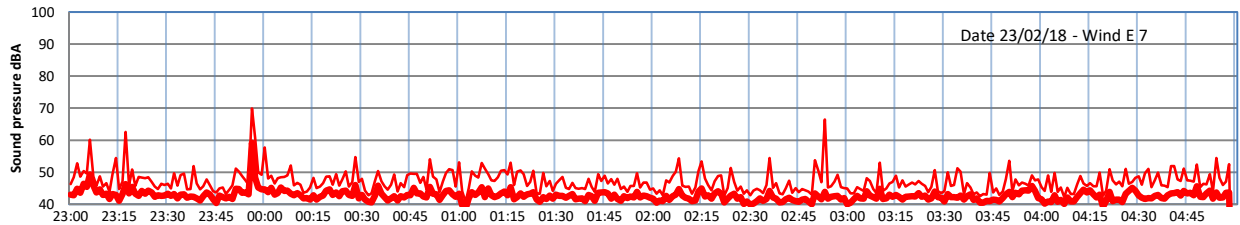

LAZENBY + WILTON NIGHTTIME LEVELS

Site 0 - LAZENBY DATA ONLY

Time
Lazenby Laz max Site Site max