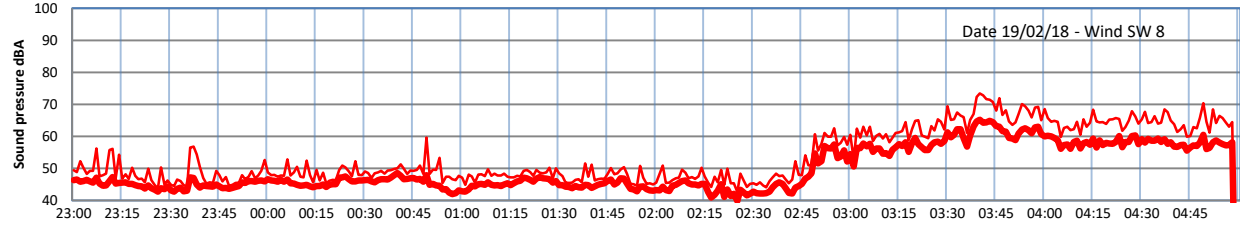

LAZENBY + WILTON NIGHTTIME LEVELS

Site 0 - LAZENBY DATA ONLY

Time
Lazenby Laz max Site Site max