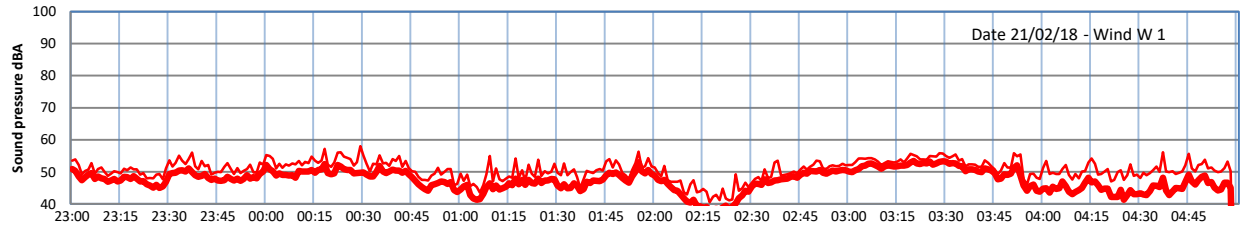

LAZENBY + WILTON NIGHTTIME LEVELS

Site 0 - LAZENBY DATA ONLY

Time
Lazenby Laz max Site Site max