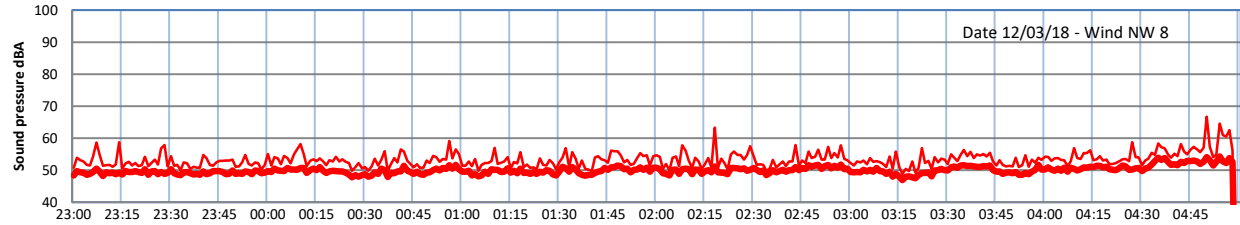

LAZENBY + WILTON NIGHTTIME LEVELS

Site 0 - LAZENBY DATA ONLY

Time
Lazenby Laz max Site Site max