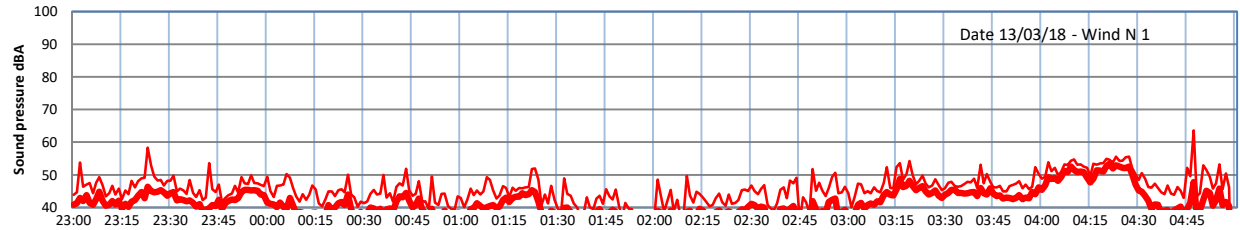

LAZENBY + WILTON NIGHTTIME LEVELS

Site 0 - LAZENBY DATA ONLY

Time
Lazenby Laz max Site Site max