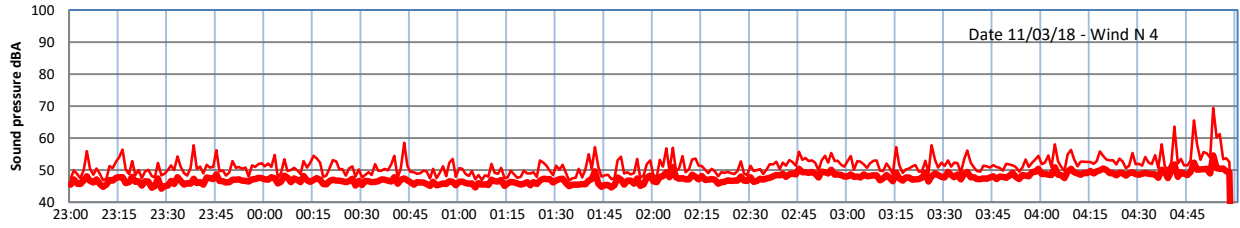

LAZENBY + WILTON NIGHTTIME LEVELS

Site 0 - LAZENBY DATA ONLY

Time
Lazenby Laz max Site Site max