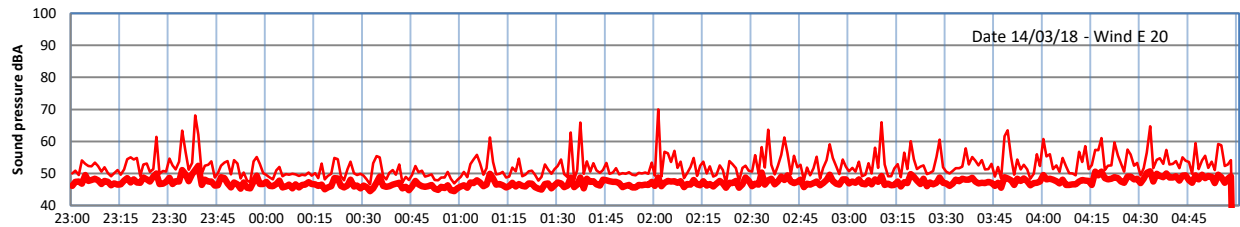

LAZENBY + WILTON NIGHTTIME LEVELS

Site 0 - LAZENBY DATA ONLY

Time
Lazenby Laz max Site Site max