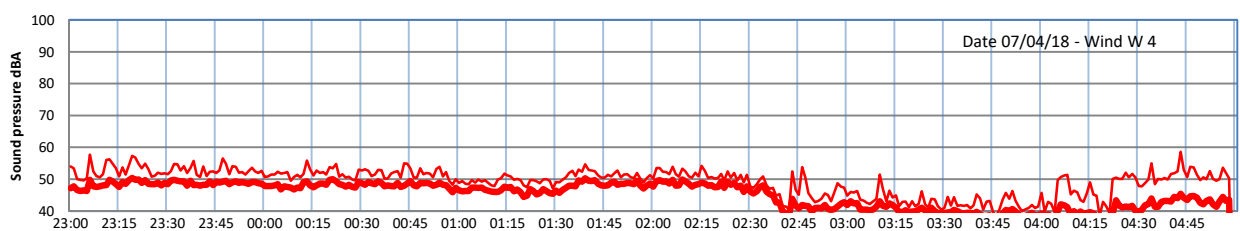

# LAZENBY + WILTON NIGHTTIME LEVELS

## Site 0 - LAZENBY DATA ONLY

Time  
Lazenby Laz max Site Site max