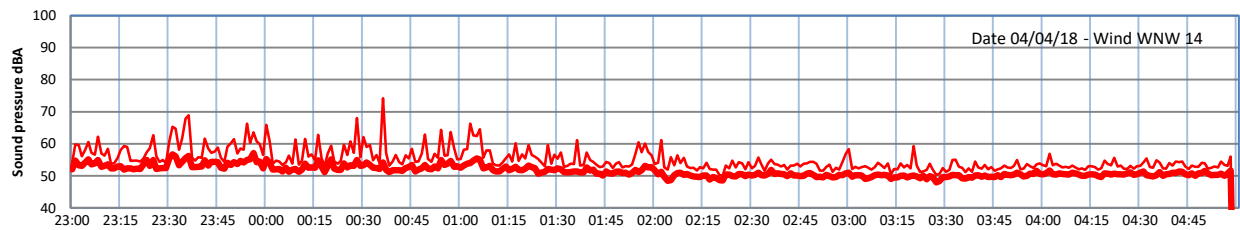

# LAZENBY + WILTON NIGHTTIME LEVELS

## Site 0 - LAZENBY DATA ONLY

Time  
Lazenby Laz max Site Site max