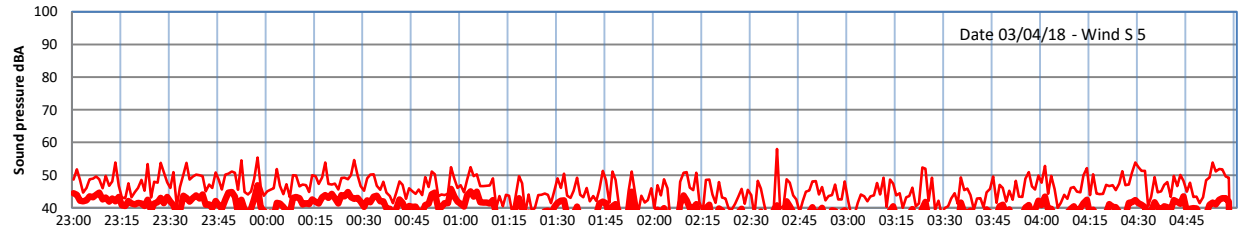

# LAZENBY + WILTON NIGHTTIME LEVELS

## Site 0 - LAZENBY DATA ONLY

Time  
Lazenby Laz max Site Site max