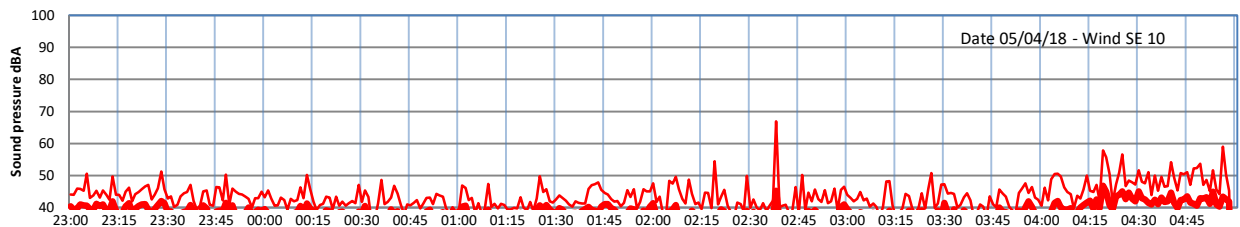

# LAZENBY + WILTON NIGHTTIME LEVELS

## Site 0 - LAZENBY DATA ONLY

Time  
Lazenby Laz max Site Site max