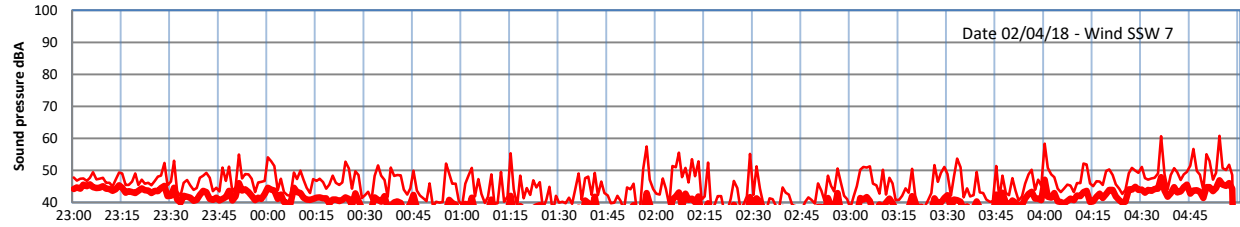

# LAZENBY + WILTON NIGHTTIME LEVELS

## Site 0 - LAZENBY DATA ONLY

Time  
Lazenby Laz max Site Site max