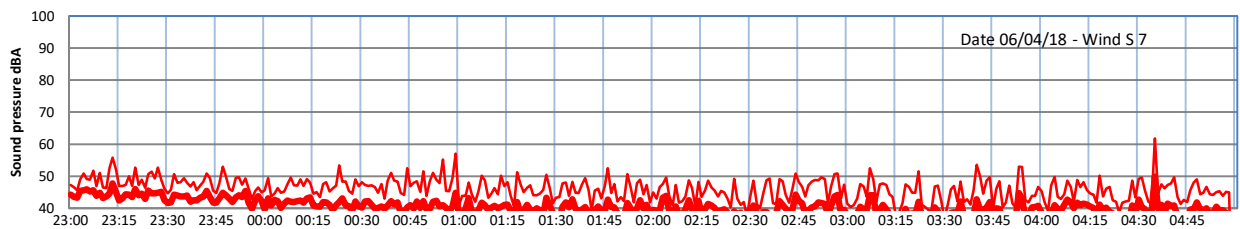

# LAZENBY + WILTON NIGHTTIME LEVELS

## Site 0 - LAZENBY DATA ONLY

Time  
Lazenby Laz max Site Site max