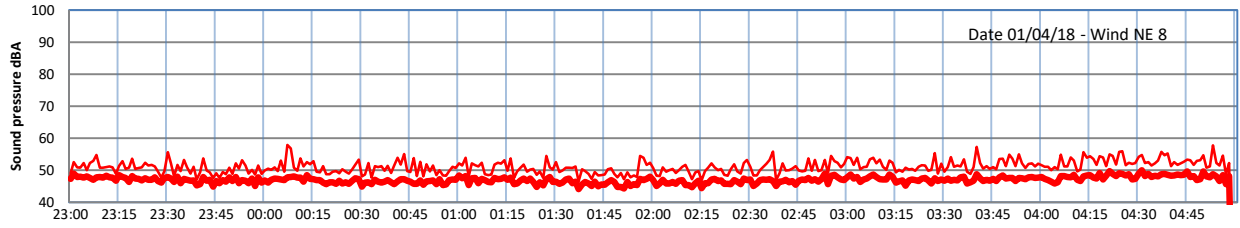

# LAZENBY + WILTON NIGHTTIME LEVELS

## Site 0 - LAZENBY DATA ONLY

Time  
Lazenby Laz max Site Site max