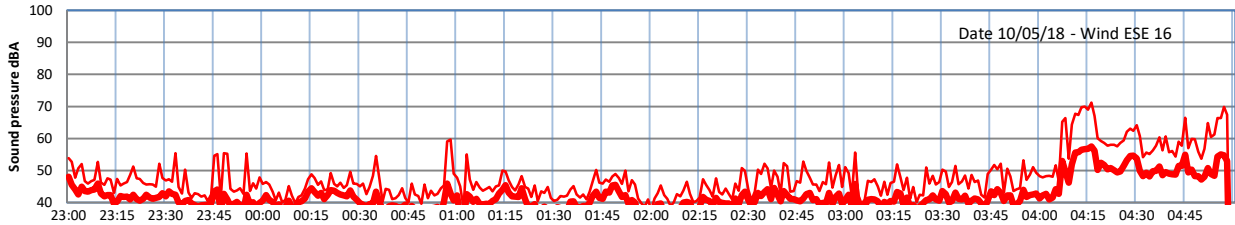

LAZENBY + WILTON NIGHTTIME LEVELS

Site 0 - LAZENBY DATA ONLY

Time
— Lazenby — Laz max — Site — Site max