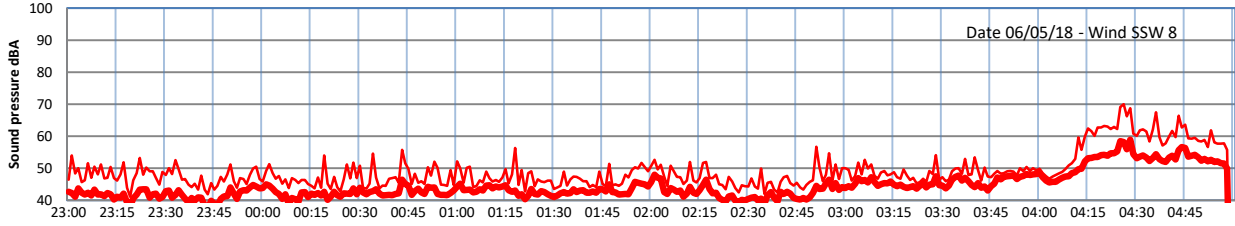

LAZENBY + WILTON NIGHTTIME LEVELS

Site 0 - LAZENBY DATA ONLY

Time
— Lazenby — Laz max — Site — Site max