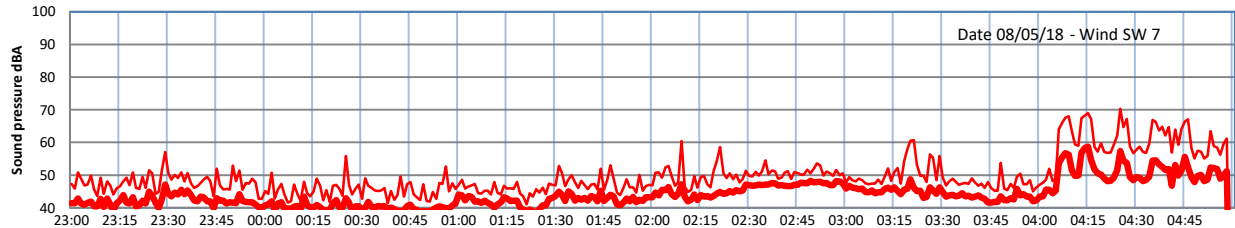

LAZENBY + WILTON NIGHTTIME LEVELS

Site 0 - LAZENBY DATA ONLY

Time
— Lazenby — Laz max — Site — Site max