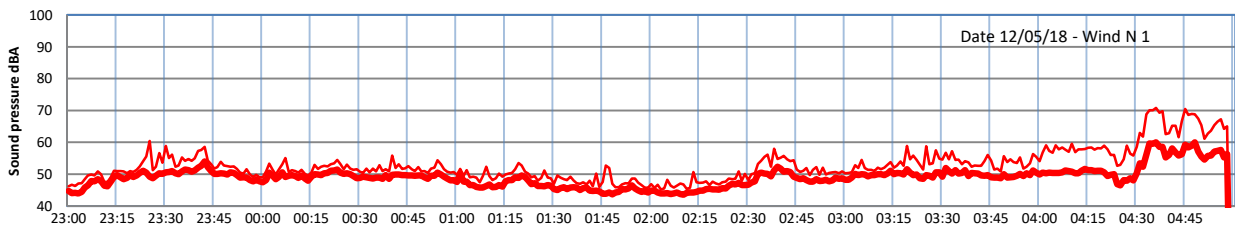

LAZENBY + WILTON NIGHTTIME LEVELS

Site 0 - LAZENBY DATA ONLY

Time
— Lazenby — Laz max — Site — Site max