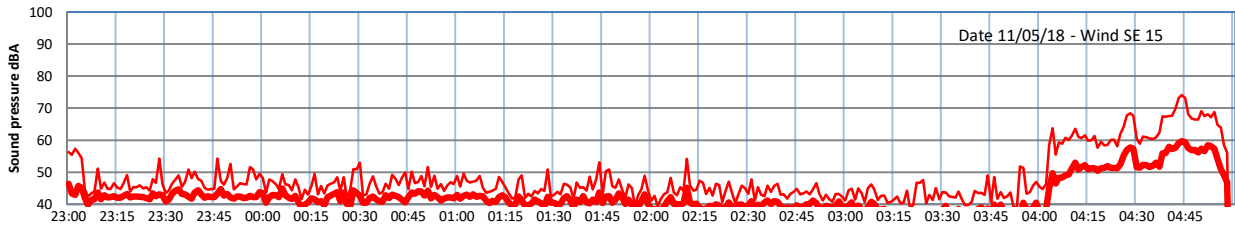

LAZENBY + WILTON NIGHTTIME LEVELS

Site 0 - LAZENBY DATA ONLY

Time
— Lazenby — Laz max — Site — Site max