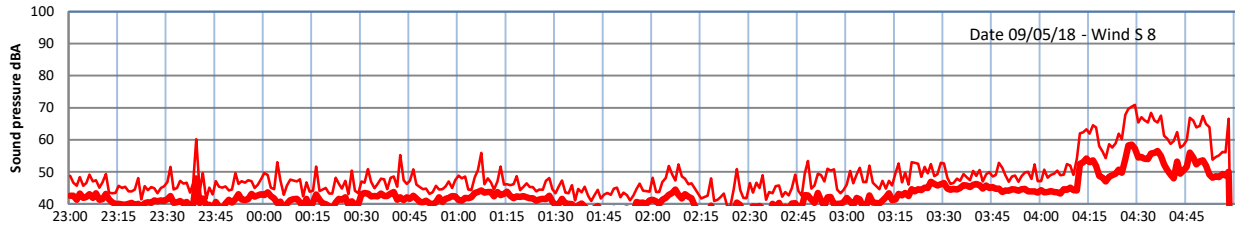

LAZENBY + WILTON NIGHTTIME LEVELS

Site 0 - LAZENBY DATA ONLY

Time
— Lazenby — Laz max — Site — Site max