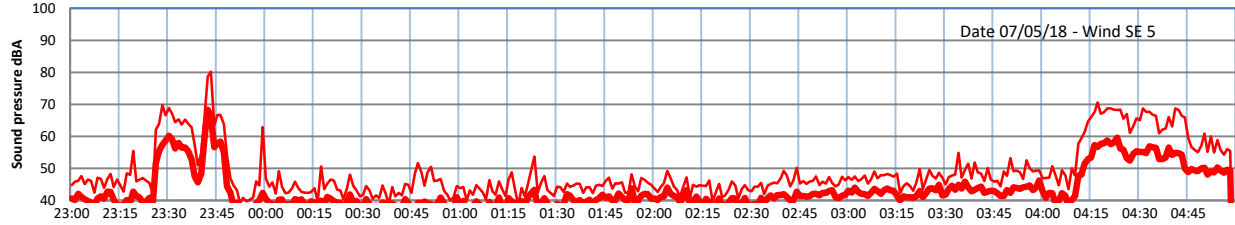

LAZENBY + WILTON NIGHTTIME LEVELS

Site 0 - LAZENBY DATA ONLY

Time
— Lazenby — Laz max — Site — Site max