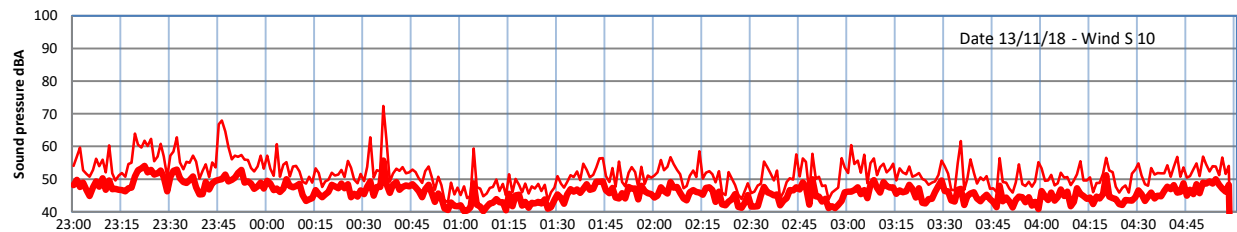

LAZENBY + WILTON NIGHTTIME LEVELS

Site 0 - LAZENBY DATA ONLY

Time
— Lazenby — Laz max — Site — Site max