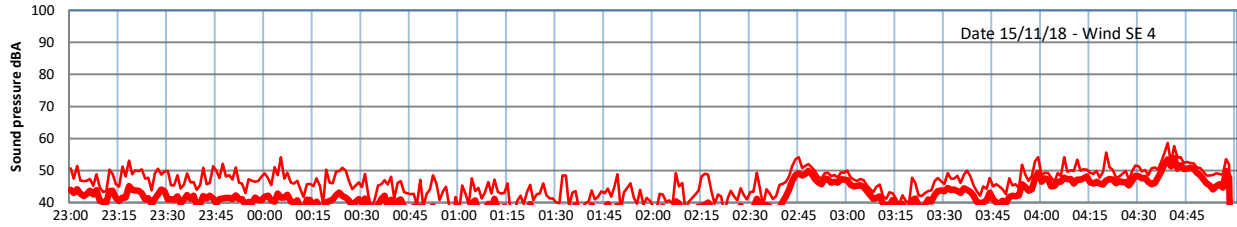

LAZENBY + WILTON NIGHTTIME LEVELS

Site 0 - LAZENBY DATA ONLY

Time
— Lazenby — Laz max — Site — Site max