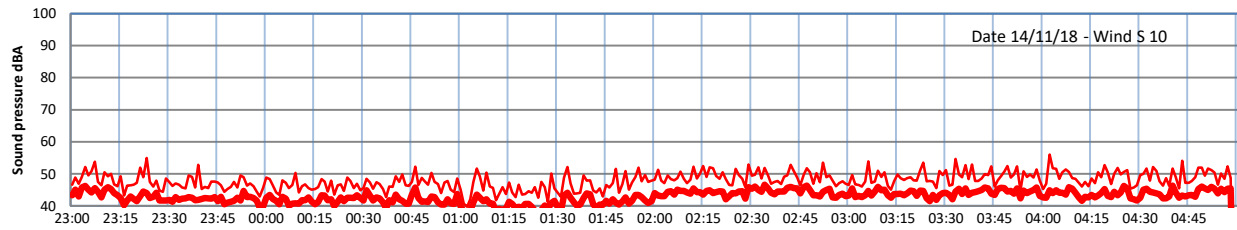

LAZENBY + WILTON NIGHTTIME LEVELS

Site 0 - LAZENBY DATA ONLY

Time
— Lazenby — Laz max — Site — Site max