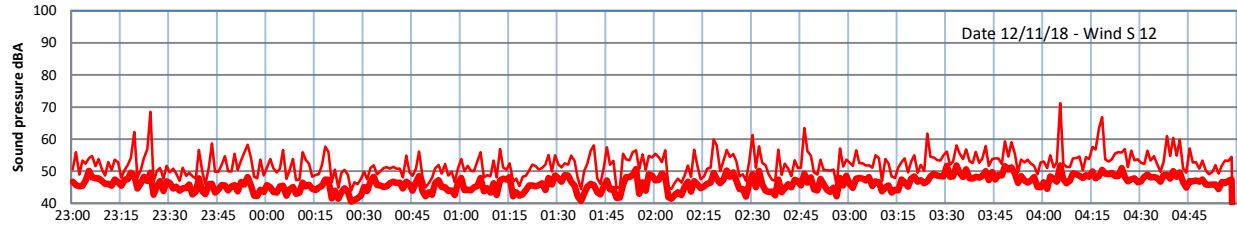

LAZENBY + WILTON NIGHTTIME LEVELS

Site 0 - LAZENBY DATA ONLY

Time
— Lazenby — Laz max — Site — Site max