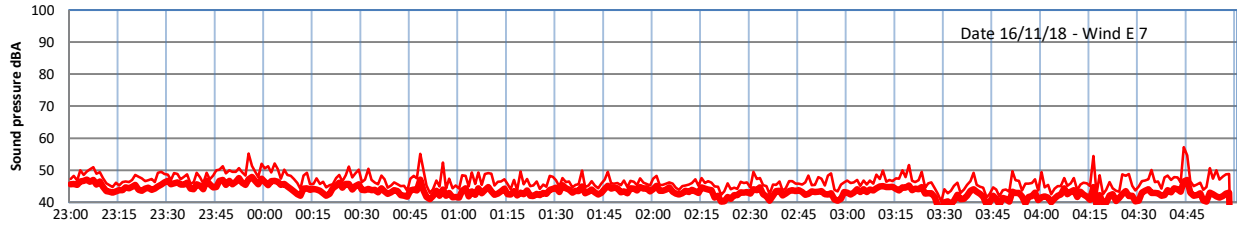

LAZENBY + WILTON NIGHTTIME LEVELS

Site 0 - LAZENBY DATA ONLY

Time
— Lazenby — Laz max — Site — Site max