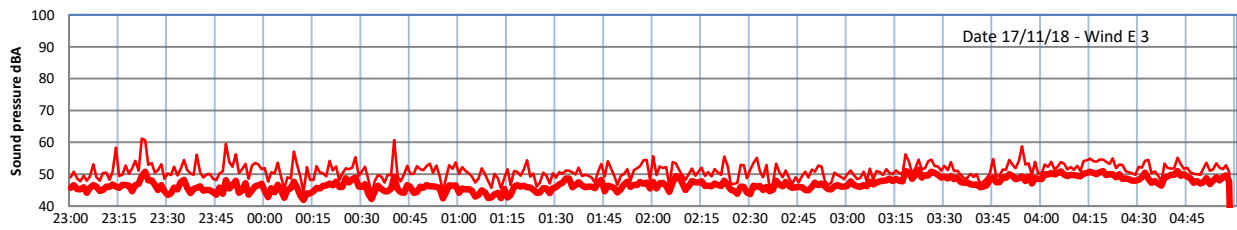

LAZENBY + WILTON NIGHTTIME LEVELS

Site 0 - LAZENBY DATA ONLY

Time
— Lazenby — Laz max — Site — Site max