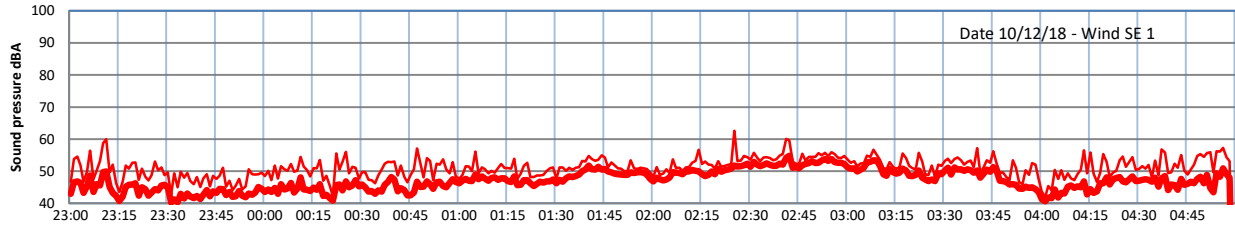

LAZENBY + WILTON NIGHTTIME LEVELS

Site 0 - LAZENBY DATA ONLY

Time
— Lazenby — Laz max — Site — Site max