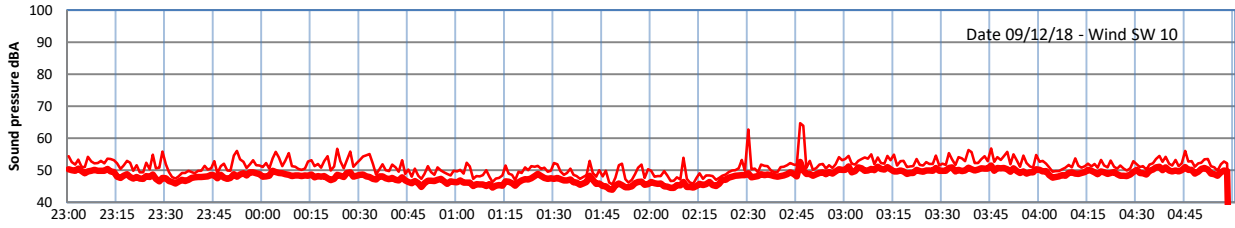

LAZENBY + WILTON NIGHTTIME LEVELS

Site 0 - LAZENBY DATA ONLY

Time
— Lazenby — Laz max — Site — Site max