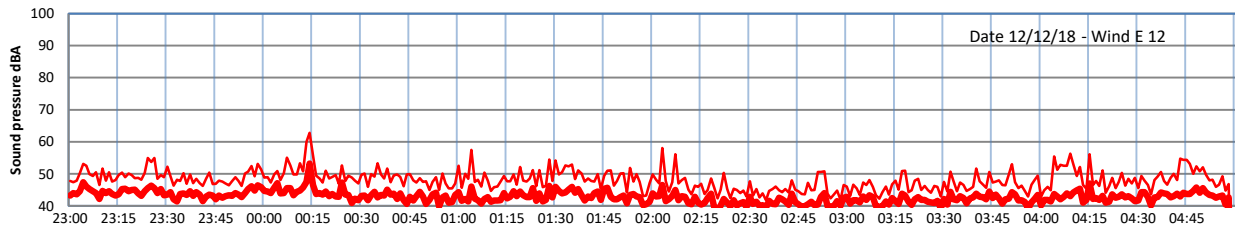

LAZENBY + WILTON NIGHTTIME LEVELS

Site 0 - LAZENBY DATA ONLY

Time
— Lazenby — Laz max — Site — Site max