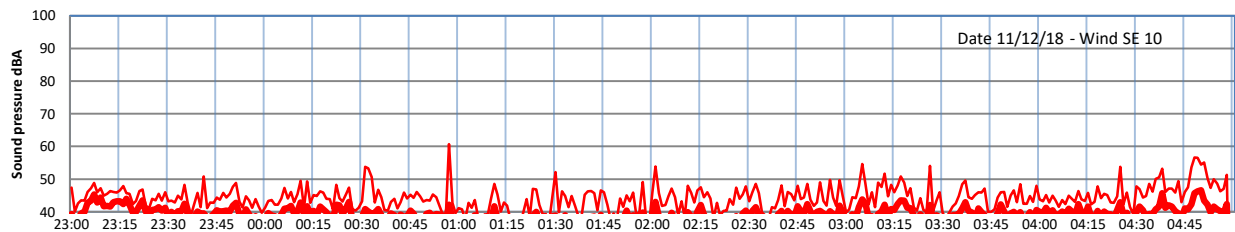

LAZENBY + WILTON NIGHTTIME LEVELS

Site 0 - LAZENBY DATA ONLY

Time
— Lazenby — Laz max — Site — Site max