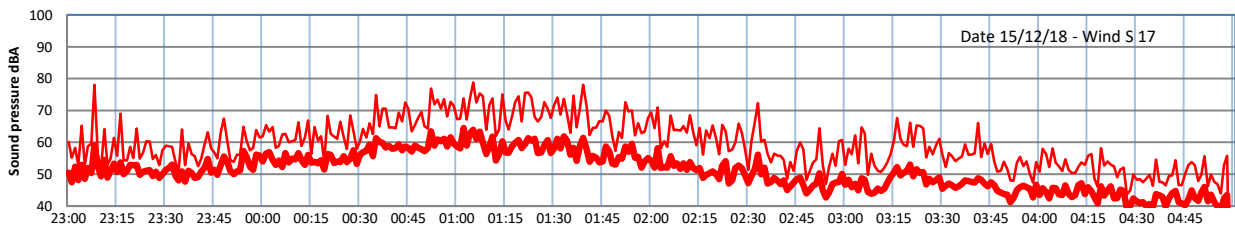

LAZENBY + WILTON NIGHTTIME LEVELS

Site 0 - LAZENBY DATA ONLY

Time
— Lazenby — Laz max — Site — Site max