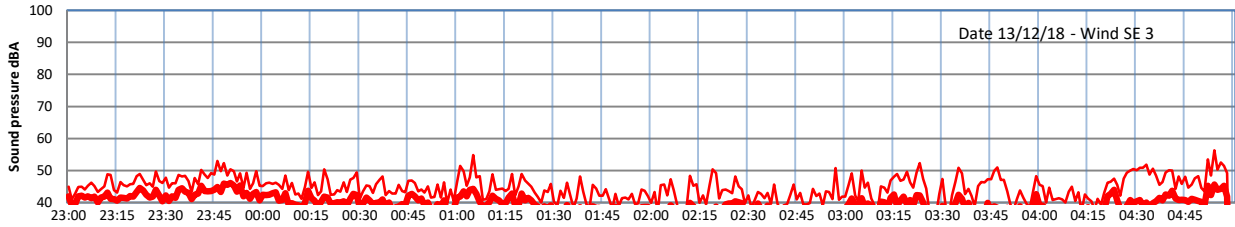

LAZENBY + WILTON NIGHTTIME LEVELS

Site 0 - LAZENBY DATA ONLY

Time
— Lazenby — Laz max — Site — Site max