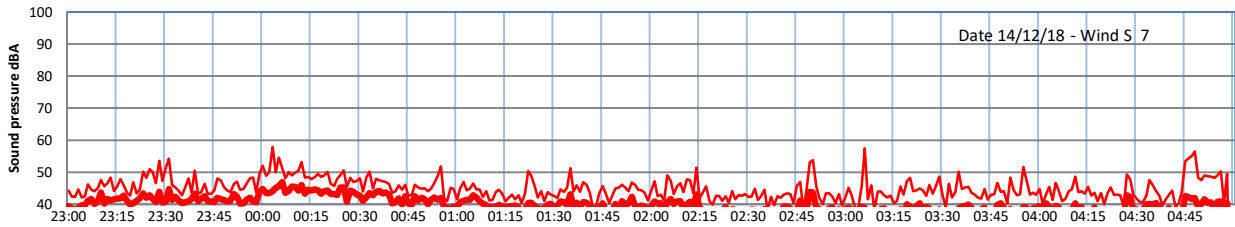

LAZENBY + WILTON NIGHTTIME LEVELS

Site 0 - LAZENBY DATA ONLY

Time
— Lazenby — Laz max — Site — Site max