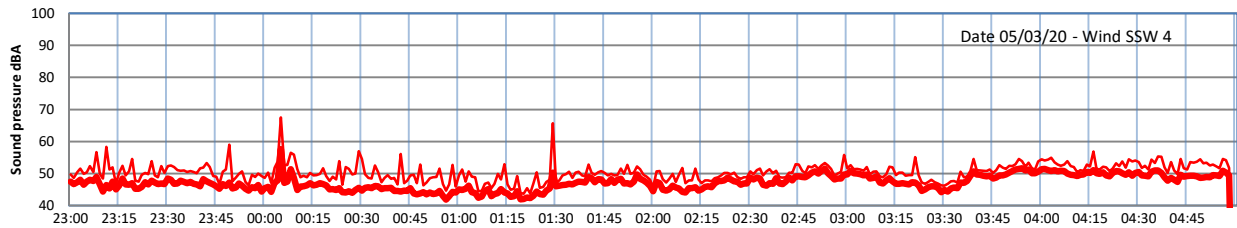

LAZENBY + WILTON NIGHTTIME LEVELS - WEEK NUMBER 10

Site 0 - LAZENBY DATA ONLY

Time

— Lazenby — Laz max — Site — Site max