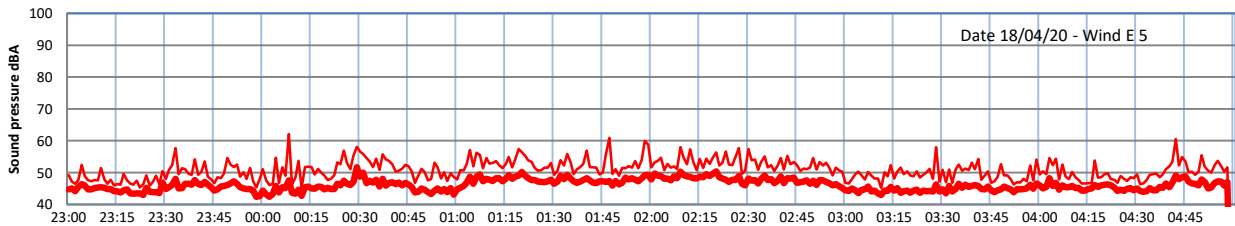

LAZENBY + WILTON NIGHTTIME LEVELS - WEEK NUMBER 16

Site 0 - LAZENBY DATA ONLY

Time
— Lazenby — Laz max — Site — Site max