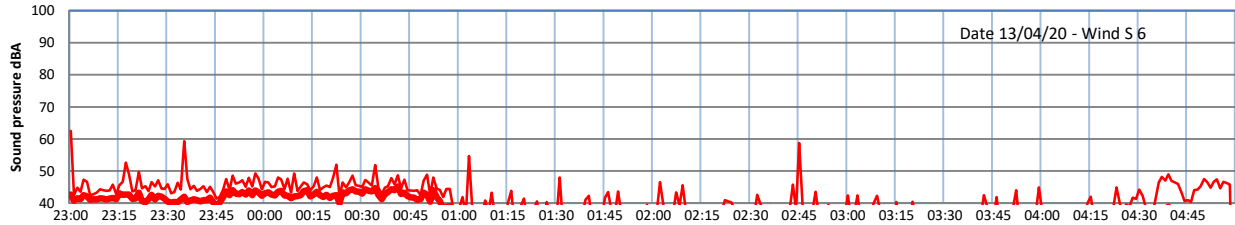

LAZENBY + WILTON NIGHTTIME LEVELS - WEEK NUMBER 16

Site 0 - LAZENBY DATA ONLY

Time
— Lazenby — Laz max — Site — Site max