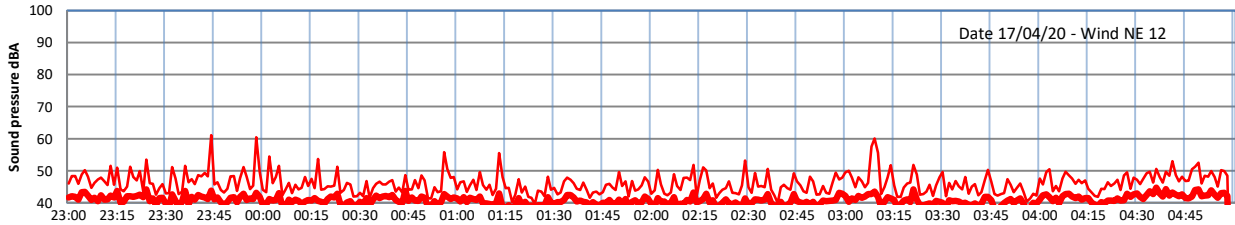

LAZENBY + WILTON NIGHTTIME LEVELS - WEEK NUMBER 16

Site 0 - LAZENBY DATA ONLY

Time
— Lazenby — Laz max — Site — Site max