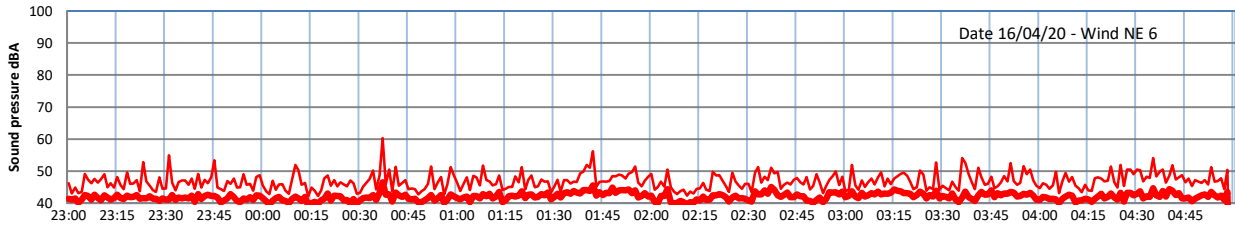

LAZENBY + WILTON NIGHTTIME LEVELS - WEEK NUMBER 16

Site 0 - LAZENBY DATA ONLY

Time
— Lazenby — Laz max — Site — Site max