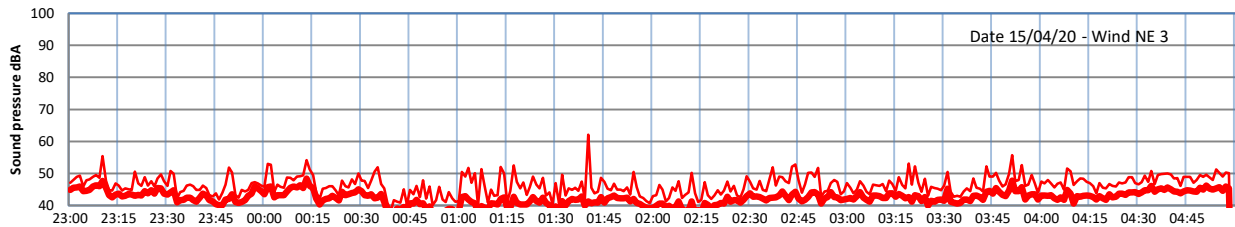

LAZENBY + WILTON NIGHTTIME LEVELS - WEEK NUMBER 16

Site 0 - LAZENBY DATA ONLY

Time
— Lazenby — Laz max — Site — Site max