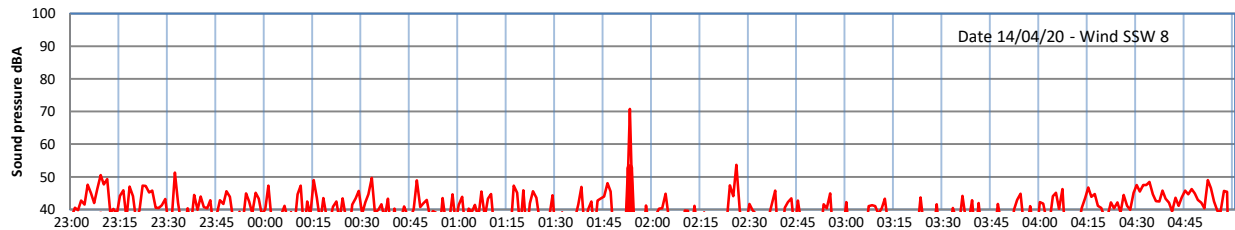

LAZENBY + WILTON NIGHTTIME LEVELS - WEEK NUMBER 16

Site 0 - LAZENBY DATA ONLY

Time
— Lazenby — Laz max — Site — Site max