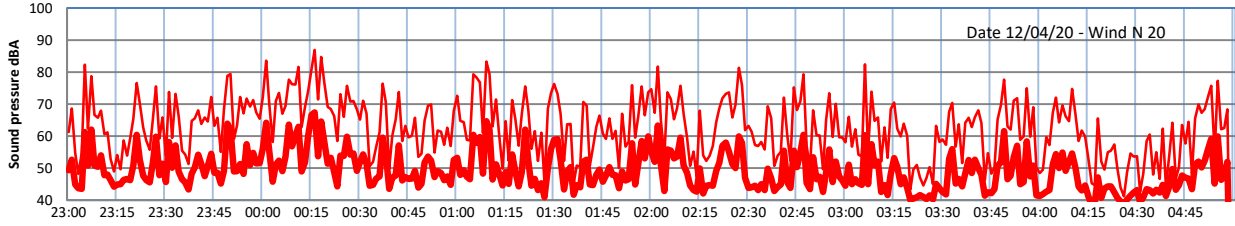

LAZENBY + WILTON NIGHTTIME LEVELS - WEEK NUMBER 16

Site 0 - LAZENBY DATA ONLY

Time
— Lazenby — Laz max — Site — Site max