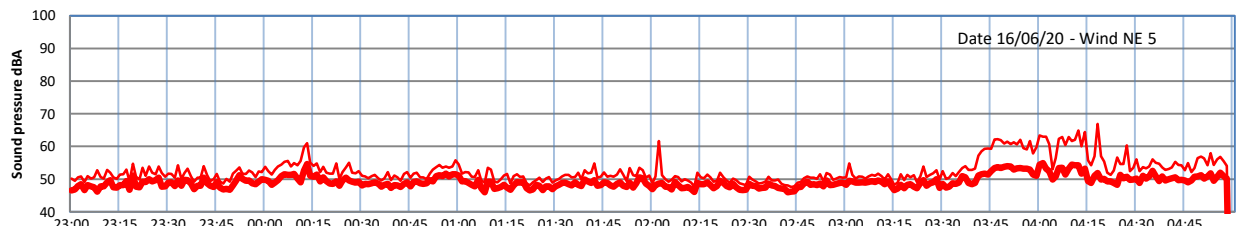

# LAZENBY + WILTON NIGHTTIME LEVELS - WEEK NUMBER 25

## Site 0 - LAZENBY DATA ONLY

Time  
Lazenby Laz max Site Site max