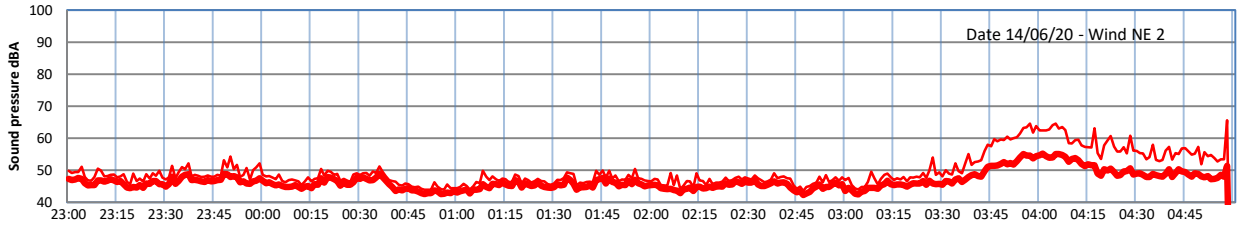

# LAZENBY + WILTON NIGHTTIME LEVELS - WEEK NUMBER 25

## Site 0 - LAZENBY DATA ONLY

Time  
Lazenby Laz max Site Site max