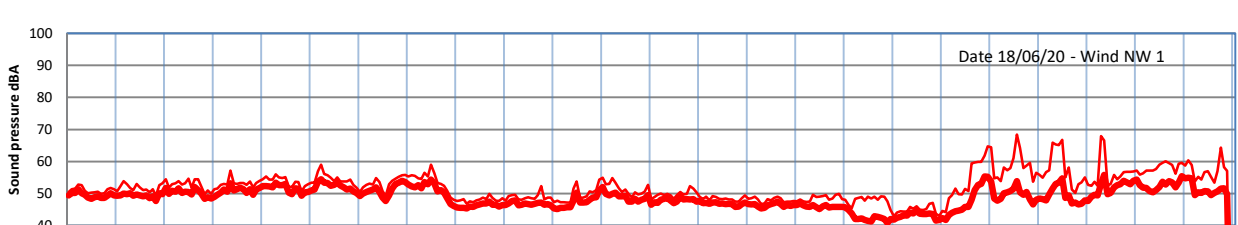

# LAZENBY + WILTON NIGHTTIME LEVELS - WEEK NUMBER 25

## Site 0 - LAZENBY DATA ONLY

Time  
Lazenby Laz max Site Site max