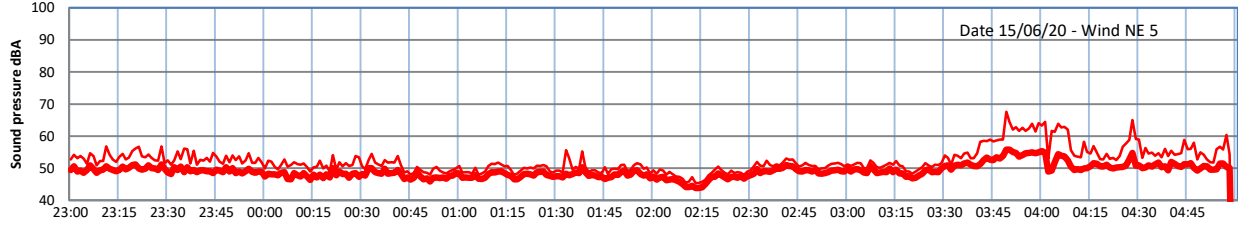

# LAZENBY + WILTON NIGHTTIME LEVELS - WEEK NUMBER 25

## Site 0 - LAZENBY DATA ONLY

Time  
Lazenby Laz max Site Site max