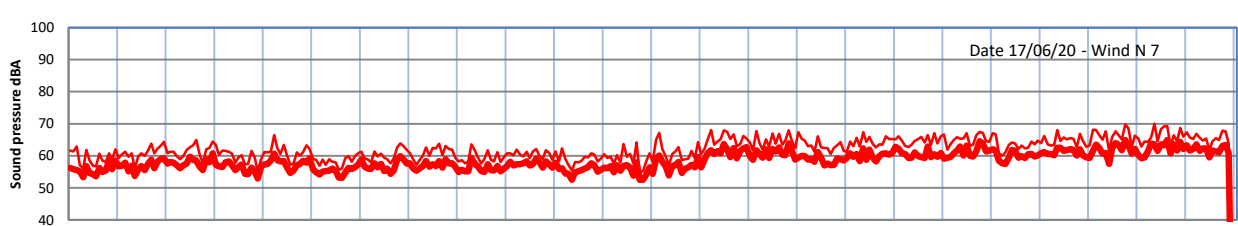

# LAZENBY + WILTON NIGHTTIME LEVELS - WEEK NUMBER 25

## Site 0 - LAZENBY DATA ONLY

Time  
Lazenby Laz max Site Site max