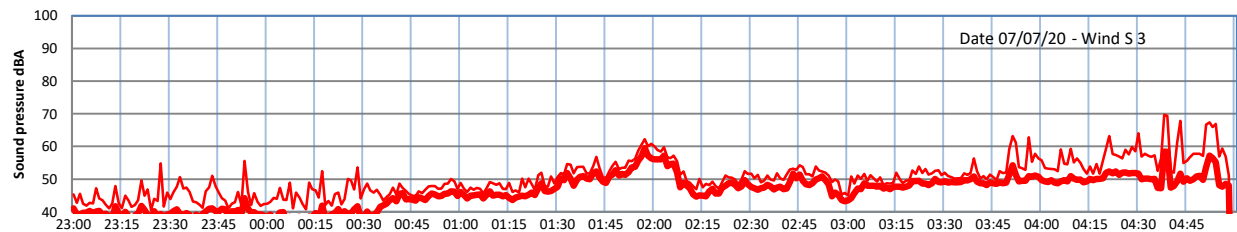

LAZENBY + WILTON NIGHTTIME LEVELS - WEEK NUMBER 28

Site 0 - LAZENBY DATA ONLY

Time
Lazenby Laz max Site Site max