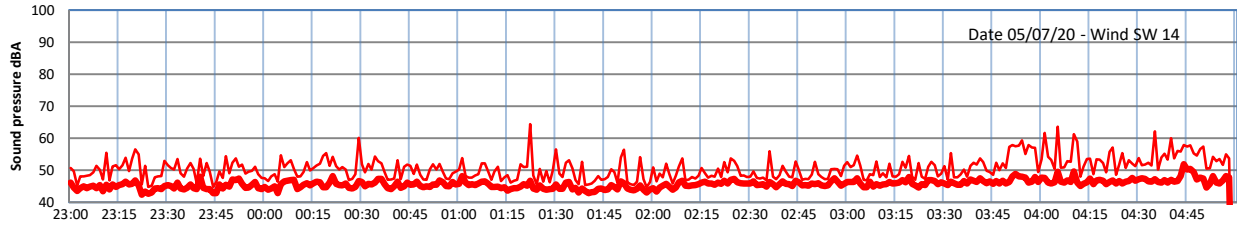

LAZENBY + WILTON NIGHTTIME LEVELS - WEEK NUMBER 28

Site 0 - LAZENBY DATA ONLY

Time
Lazenby Laz max Site Site max