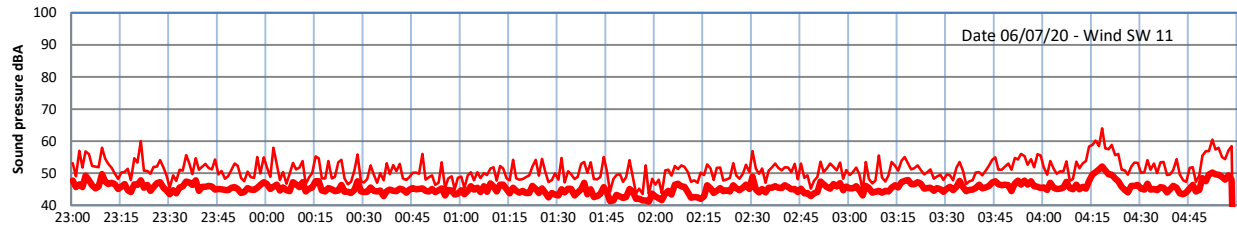

LAZENBY + WILTON NIGHTTIME LEVELS - WEEK NUMBER 28

Site 0 - LAZENBY DATA ONLY

Time
Lazenby Laz max Site Site max