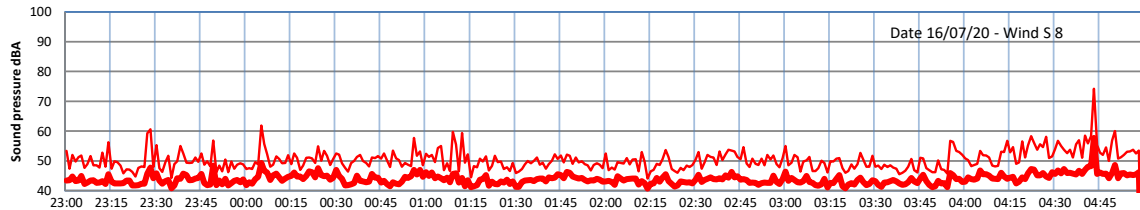

# LAZENBY + WILTON NIGHTTIME LEVELS - WEEK NUMBER 29

## Site 0 - LAZENBY DATA ONLY

Time  
— Lazenby — Laz max — Site — Site max