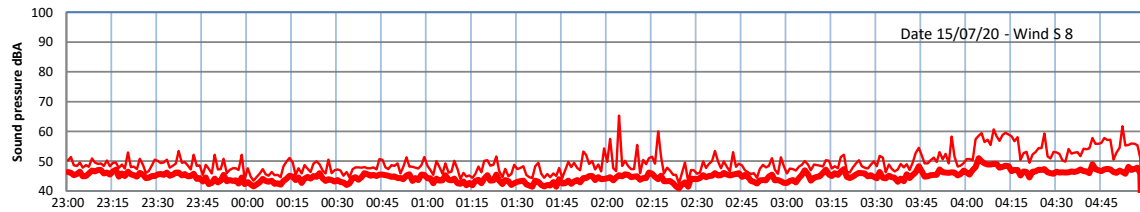

# LAZENBY + WILTON NIGHTTIME LEVELS - WEEK NUMBER 29

## Site 0 - LAZENBY DATA ONLY

Time  
— Lazenby — Laz max — Site — Site max