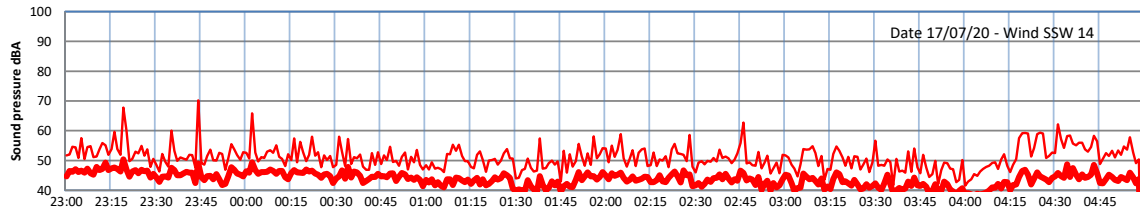

# LAZENBY + WILTON NIGHTTIME LEVELS - WEEK NUMBER 29

## Site 0 - LAZENBY DATA ONLY

Time  
— Lazenby — Laz max — Site — Site max