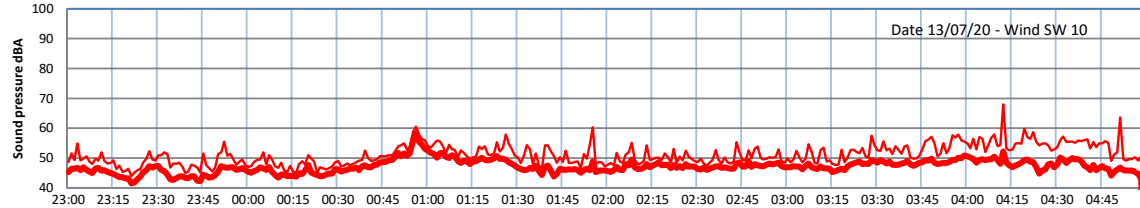

# LAZENBY + WILTON NIGHTTIME LEVELS - WEEK NUMBER 29

## Site 0 - LAZENBY DATA ONLY

Time  
— Lazenby — Laz max — Site — Site max