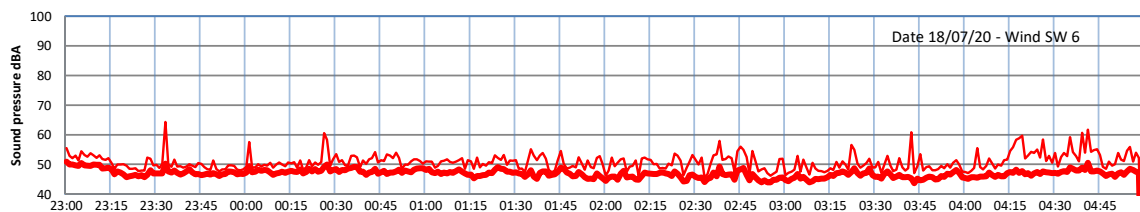

# LAZENBY + WILTON NIGHTTIME LEVELS - WEEK NUMBER 29

## Site 0 - LAZENBY DATA ONLY

Time  
— Lazenby — Laz max — Site — Site max