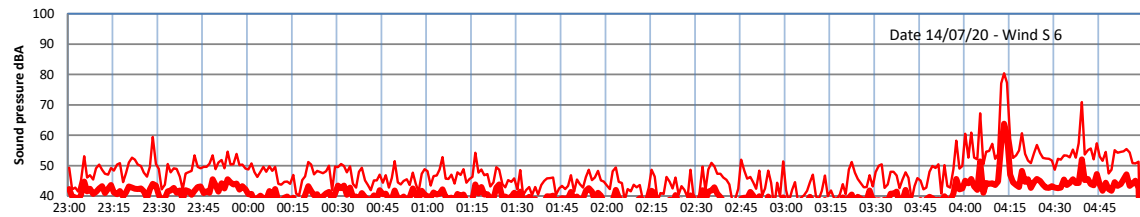

# LAZENBY + WILTON NIGHTTIME LEVELS - WEEK NUMBER 29

## Site 0 - LAZENBY DATA ONLY

Time  
— Lazenby — Laz max — Site — Site max