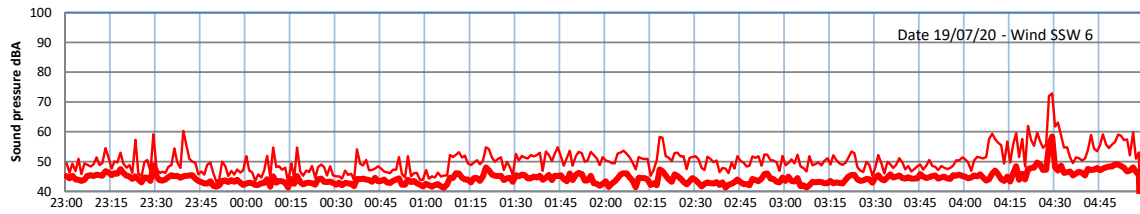

LAZENBY + WILTON NIGHTTIME LEVELS - WEEK NUMBER 30

Site 0 - LAZENBY DATA ONLY

Time
— Lazenby — Laz max — Site — Site max