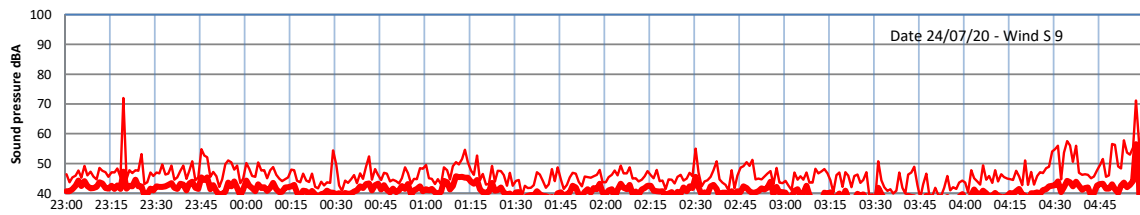

LAZENBY + WILTON NIGHTTIME LEVELS - WEEK NUMBER 30

Site 0 - LAZENBY DATA ONLY

Time
— Lazenby — Laz max — Site — Site max