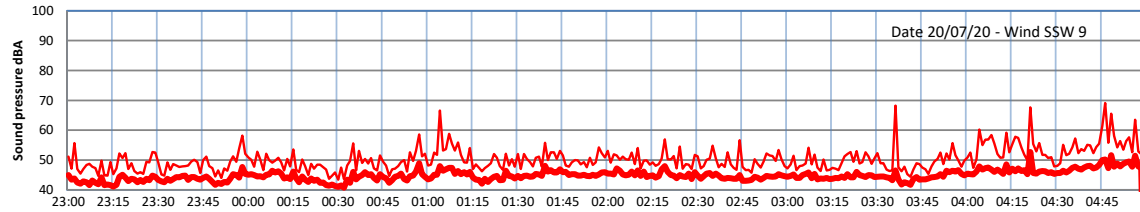

LAZENBY + WILTON NIGHTTIME LEVELS - WEEK NUMBER 30

Site 0 - LAZENBY DATA ONLY

Time
— Lazenby — Laz max — Site — Site max