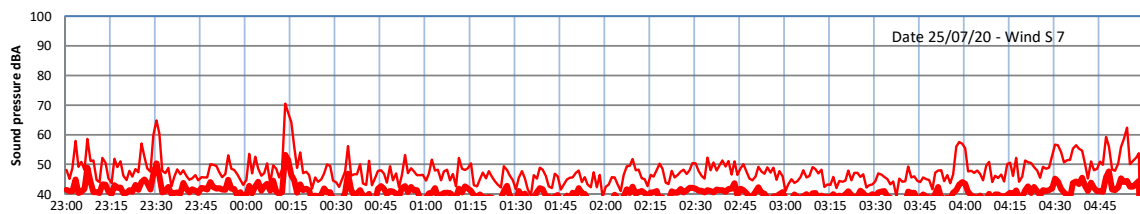

LAZENBY + WILTON NIGHTTIME LEVELS - WEEK NUMBER 30

Site 0 - LAZENBY DATA ONLY

Time
— Lazenby — Laz max — Site — Site max