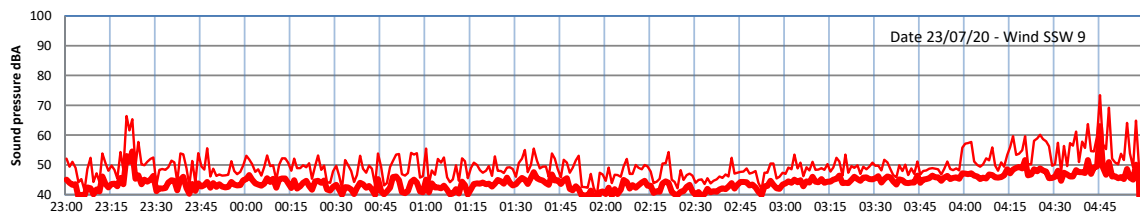

LAZENBY + WILTON NIGHTTIME LEVELS - WEEK NUMBER 30

Site 0 - LAZENBY DATA ONLY

Time
— Lazenby — Laz max — Site — Site max