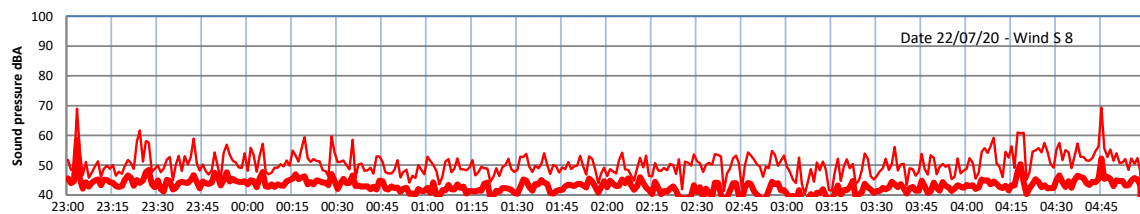

LAZENBY + WILTON NIGHTTIME LEVELS - WEEK NUMBER 30

Site 0 - LAZENBY DATA ONLY

Time
— Lazenby — Laz max — Site — Site max