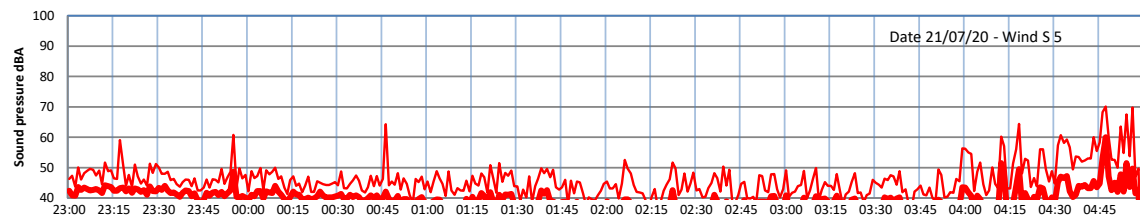

LAZENBY + WILTON NIGHTTIME LEVELS - WEEK NUMBER 30

Site 0 - LAZENBY DATA ONLY

Time
— Lazenby — Laz max — Site — Site max